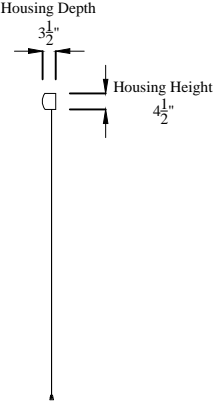

Extended View

Retracted View

Title: Titan Motorized Screen 120" 16:9

Product model: EV-T-120-1.2

Scale: 1:1

Page 1 of 2