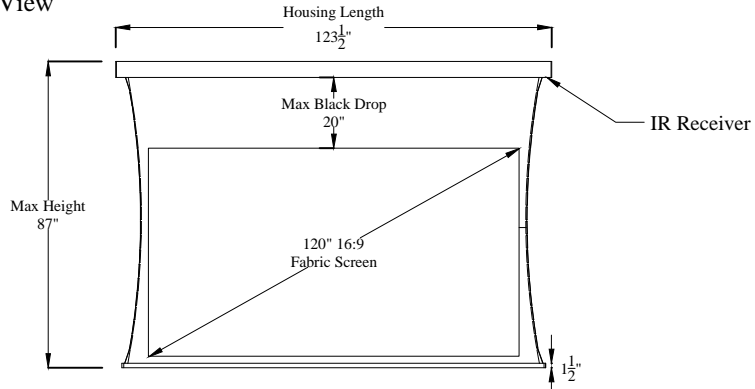

Extended View

Retracted View

Title: Titan Motorized Screen 120" 16:9

Product model: EV-T-120-1.2

Scale: 1:1

Page 1 of 2