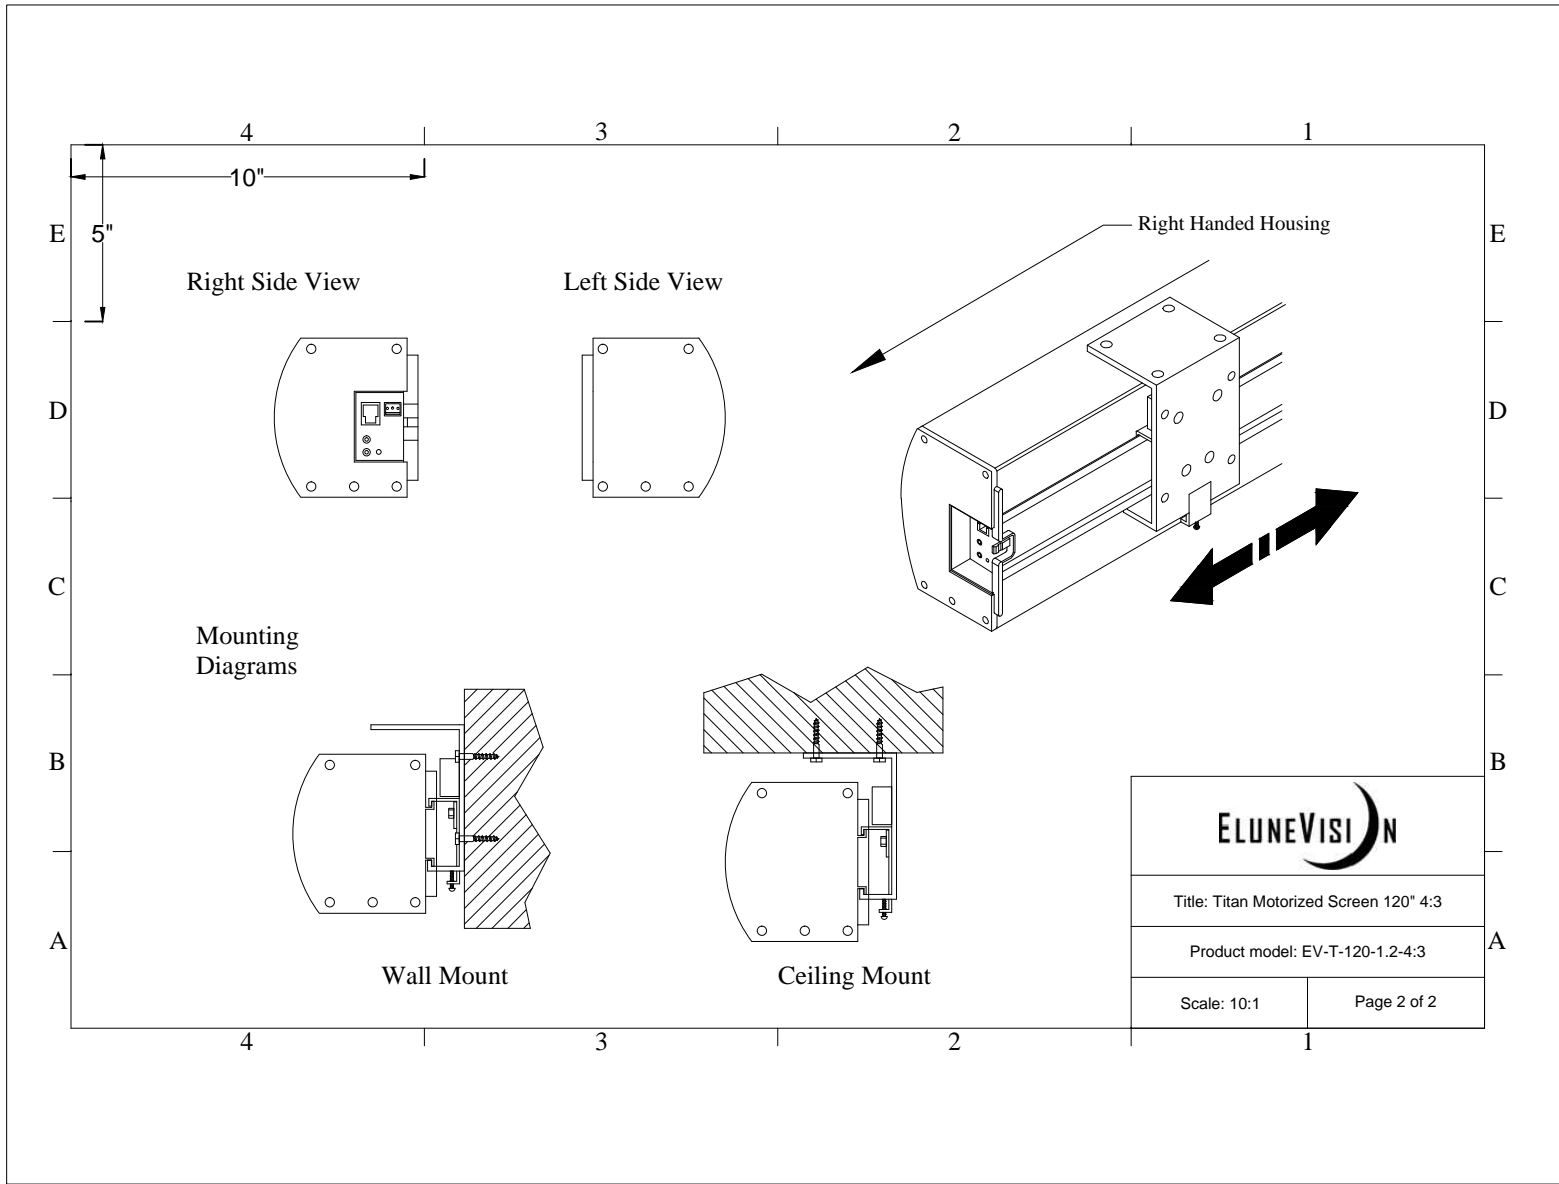

Title: Titan Motorized Screen 120° 4:3

Product model: EV-T-120-1.2-4:3

Scale: 1:1

Page 1 of 2

ELUNEVISION

Title: Titan Motorized Screen 120" 4:3

Product model: EV-T-120-1.2-4:3

Scale: 10:1