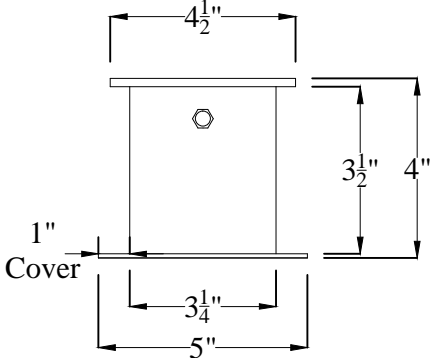

ELUNEVISION	
Title: In-Ceiling Motorized 92" 16:9	
Product model: EV-IC-92-1.2	
Scale: 1:1	Page 1 of 2

Left-handed
Housing

Ceiling Opening

Ceiling
Mounting

Housing Length Rounded Up To Nearest $\frac{1}{2}$ Inch
Cover Length Rounded Down To Nearest $\frac{1}{2}$ Inch

ELUNEVISI 	
Title: In-Ceiling Motorized 92" 16:9	
Product model: EV-IC-92-1.2	
Not To Scale	Page 2 of 2