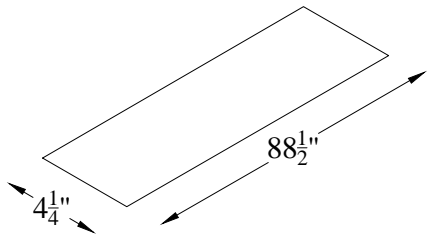

ELUNEVISION	
Title: In-Ceiling Motorized 92" 16:9	
Product model: EV-IC-92-1.2	
Scale: 1:1	Page 1 of 2

Left-handed
Housing

Ceiling Opening

Ceiling
Mounting

Housing Length Rounded Up To Nearest $\frac{1}{2}$ Inch
Cover Length Rounded Down To Nearest $\frac{1}{2}$ Inch

ELUNEVISI 	
Title: In-Ceiling Motorized 92" 16:9	
Product model: EV-IC-92-1.2	
Not To Scale	Page 2 of 2