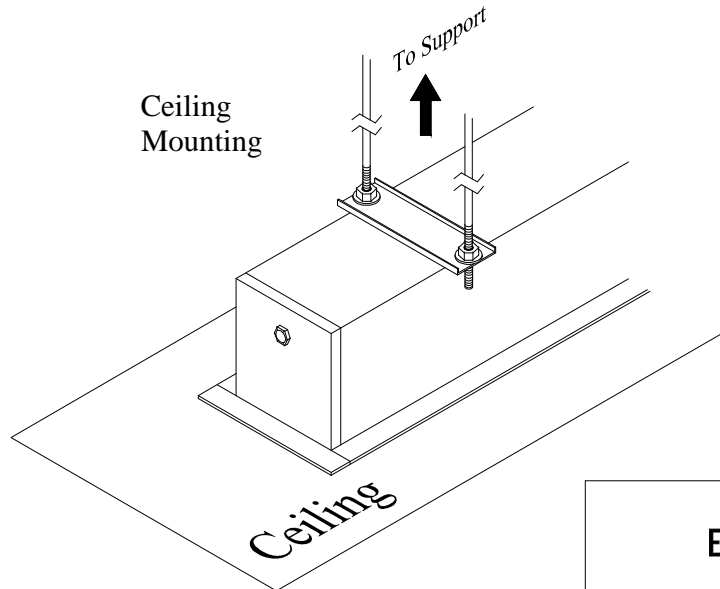

ELUNEVISION	
Title: In-Ceiling Motorized 92" 16:9	
Product model: EV-IC-92-1.2	
Scale: 1:1	Page 1 of 2

Left-handed
Housing

Ceiling Opening

Ceiling
Mounting

Housing Length Rounded Up To Nearest $\frac{1}{2}$ Inch
Cover Length Rounded Down To Nearest $\frac{1}{2}$ Inch

ELUNEVISI 	
Title: In-Ceiling Motorized 92" 16:9	
Product model: EV-IC-92-1.2	
Not To Scale	Page 2 of 2