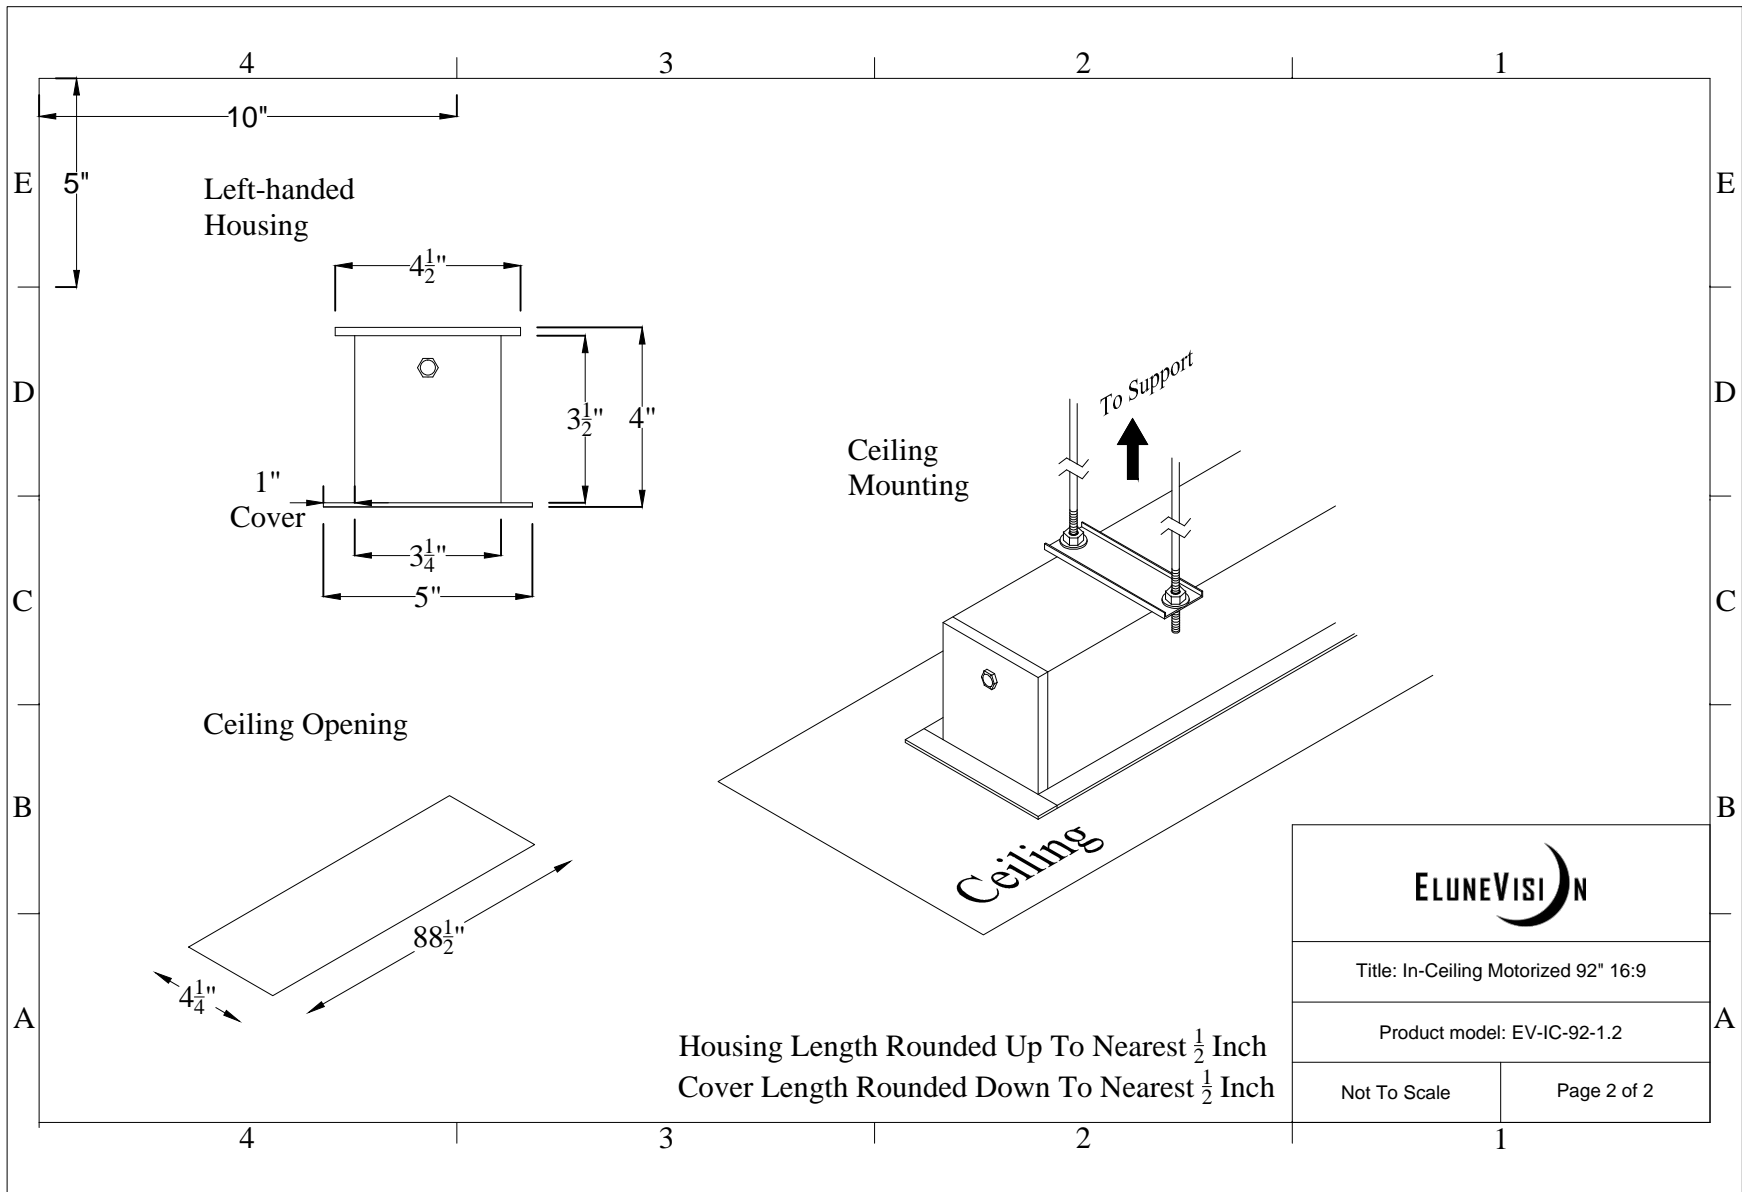

ELUNEVISION	
Title: In-Ceiling Motorized 92" 16:9	
Product model: EV-IC-92-1.2	
Scale: 1:1	Page 1 of 2

Left-handed
Housing

Ceiling Opening

Ceiling
Mounting

Housing Length Rounded Up To Nearest $\frac{1}{2}$ Inch
Cover Length Rounded Down To Nearest $\frac{1}{2}$ Inch

ELUNEVISI 	
Title: In-Ceiling Motorized 92" 16:9	
Product model: EV-IC-92-1.2	
Not To Scale	Page 2 of 2