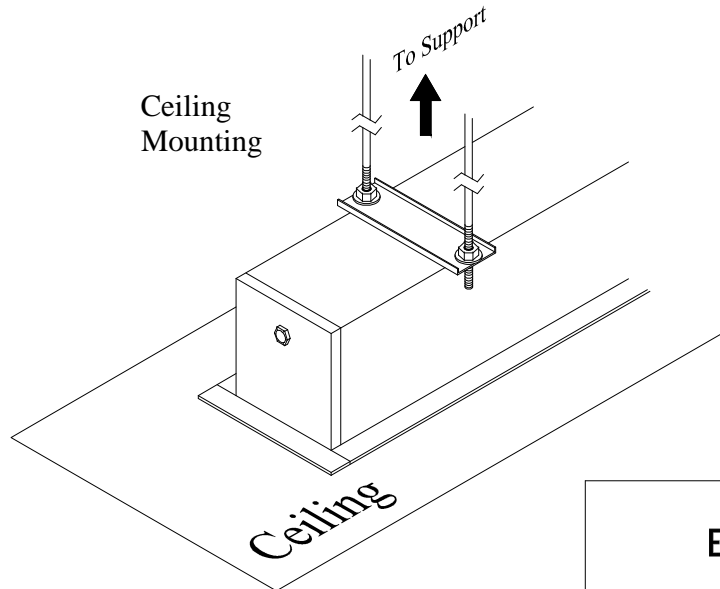

Left-handed  
Housing

Ceiling Opening

Ceiling  
Mounting

Housing Length Rounded Up To Nearest  $\frac{1}{2}$  Inch  
Cover Length Rounded Down To Nearest  $\frac{1}{2}$  Inch

Title: In-Ceiling Motorized 150" 16:9

Product model: EV-IC-150-1.2

Not to Scale

Page 2 of 2