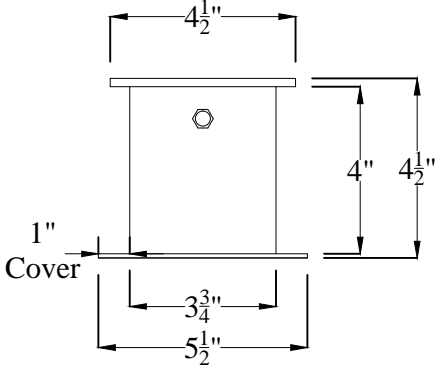

Left-handed  
Housing

Ceiling Opening

Ceiling  
Mounting

Housing Length Rounded Up To Nearest  $\frac{1}{2}$  Inch  
Cover Length Rounded Down To Nearest  $\frac{1}{2}$  Inch

Title: In-Ceiling Motorized 150" 16:9

Product model: EV-IC-150-1.2

Not to Scale

Page 2 of 2