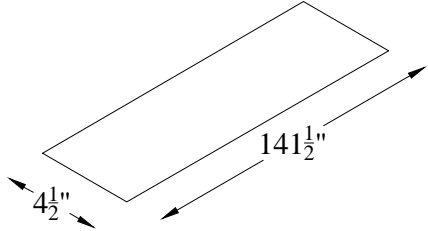

Left-handed  
Housing

Ceiling Opening

Ceiling  
Mounting

Housing Length Rounded Up To Nearest  $\frac{1}{2}$  Inch  
Cover Length Rounded Down To Nearest  $\frac{1}{2}$  Inch

Title: In-Ceiling Motorized 150" 16:9

Product model: EV-IC-150-1.2

Not to Scale

Page 2 of 2