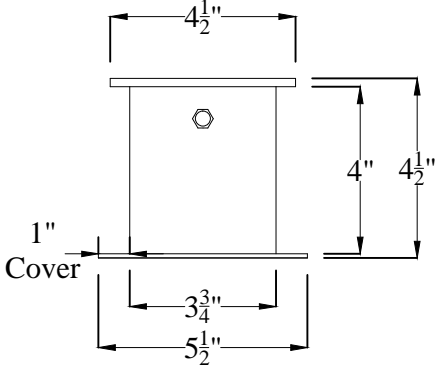

ELUNEVISION	
Title: In-Ceiling Motorized 150" 4:3	
Product model: EV-IC-150-1.2-4:3	
Scale: 1:1	Page 1 of 2

Housing Length Rounded Up To Nearest 1/2 Inch
 Cover Length Rounded Down To Nearest 1/2 Inch

Left-handed
Housing

Ceiling Opening

Ceiling
Mounting

Housing Length Rounded Up To Nearest $\frac{1}{2}$ Inch
Cover Length Rounded Down To Nearest $\frac{1}{2}$ Inch

ELUNEVISI 	
Title: In-Ceiling Motorized 150" 4:3	
Product model: EV-IC-150-1.2-4:3	
Not to Scale	Page 2 of 2