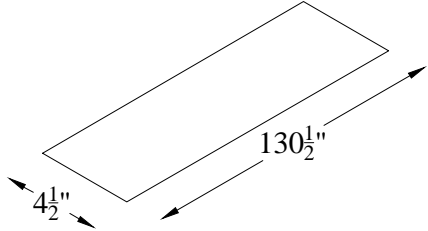

ELUNEVISION	
Title: In-Ceiling Motorized 150" 4:3	
Product model: EV-IC-150-1.2-4:3	
Scale: 1:1	Page 1 of 2

Housing Length Rounded Up To Nearest 1/2 Inch
 Cover Length Rounded Down To Nearest 1/2 Inch

Left-handed
Housing

Ceiling Opening

Ceiling
Mounting

Housing Length Rounded Up To Nearest $\frac{1}{2}$ Inch
Cover Length Rounded Down To Nearest $\frac{1}{2}$ Inch

ELUNEVISI 	
Title: In-Ceiling Motorized 150" 4:3	
Product model: EV-IC-150-1.2-4:3	
Not to Scale	Page 2 of 2