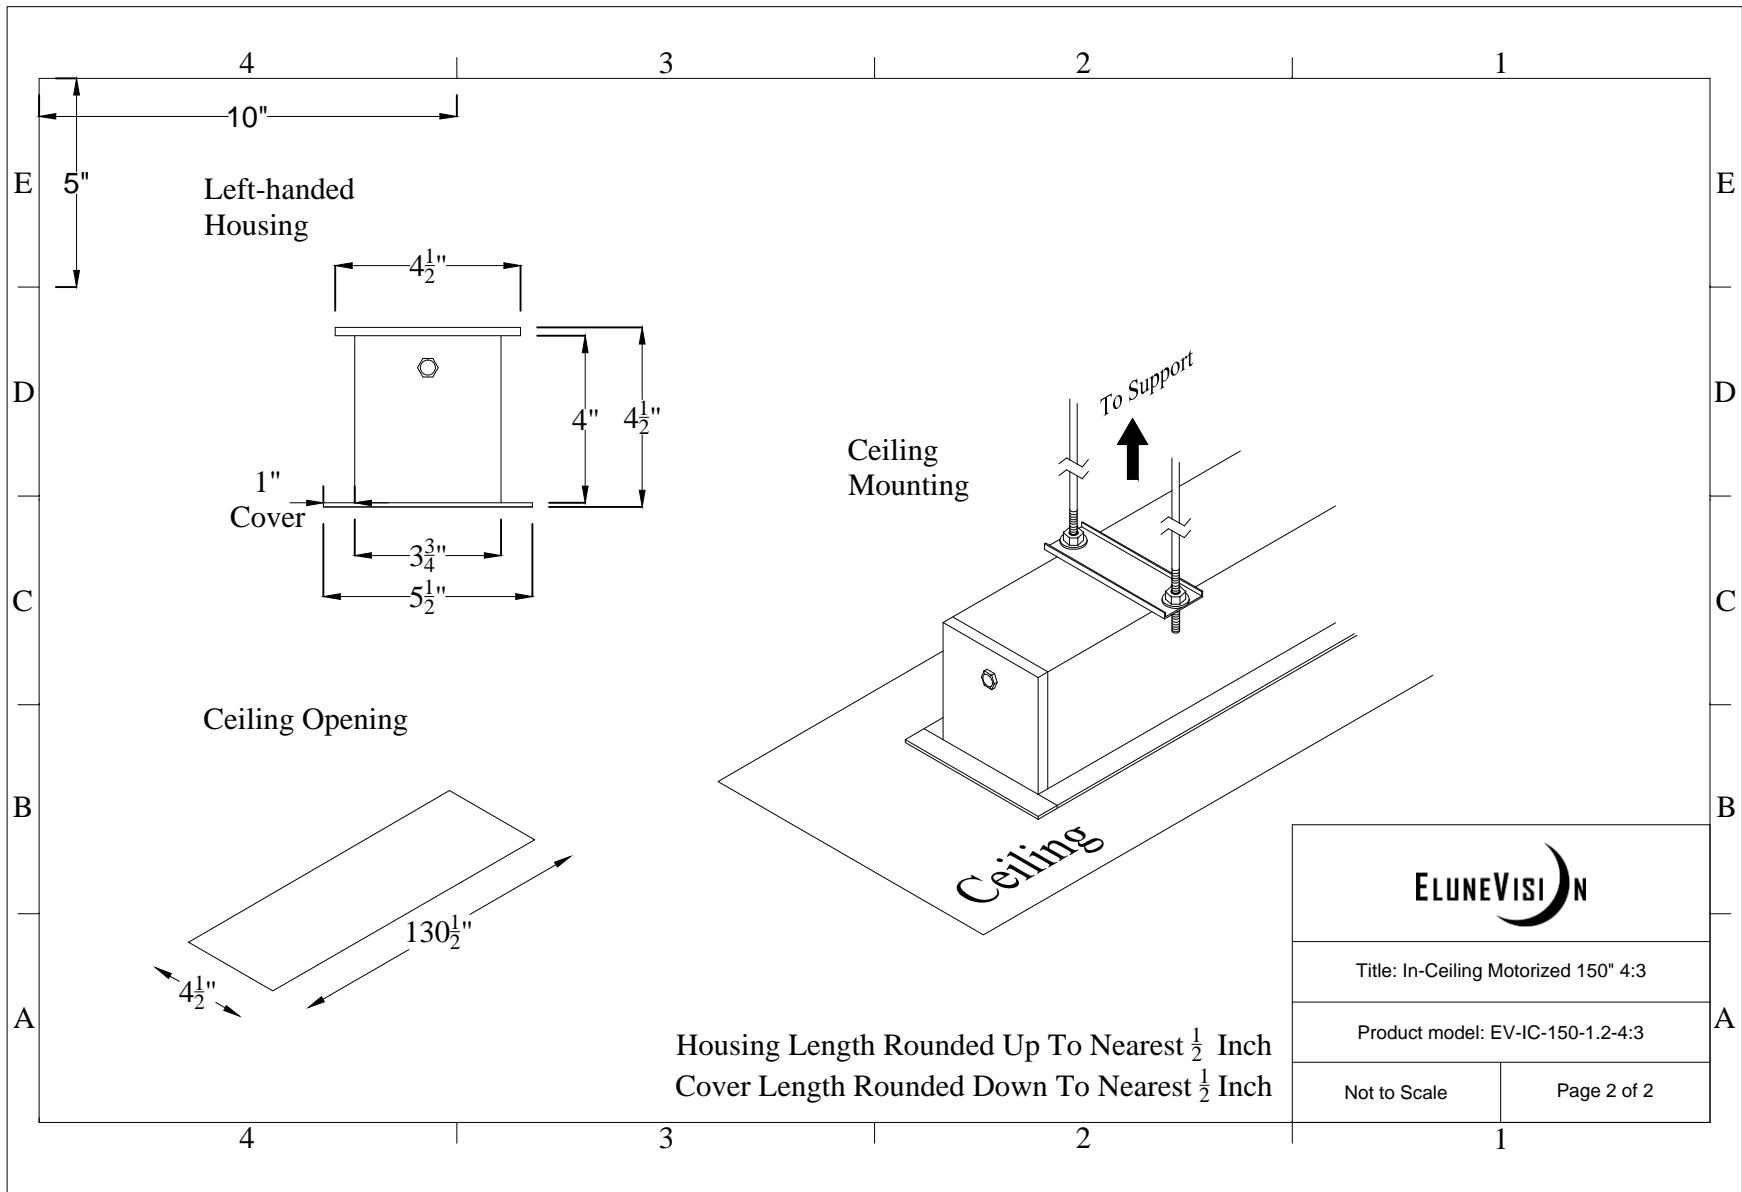

ELUNEVISION	
Title: In-Ceiling Motorized 150" 4:3	
Product model: EV-IC-150-1.2-4:3	
Scale: 1:1	Page 1 of 2

Housing Length Rounded Up To Nearest 1/2 Inch
 Cover Length Rounded Down To Nearest 1/2 Inch

Left-handed
Housing

Ceiling Opening

Ceiling
Mounting

Housing Length Rounded Up To Nearest $\frac{1}{2}$ Inch
Cover Length Rounded Down To Nearest $\frac{1}{2}$ Inch

ELUNEVISI 	
Title: In-Ceiling Motorized 150" 4:3	
Product model: EV-IC-150-1.2-4:3	
Not to Scale	Page 2 of 2