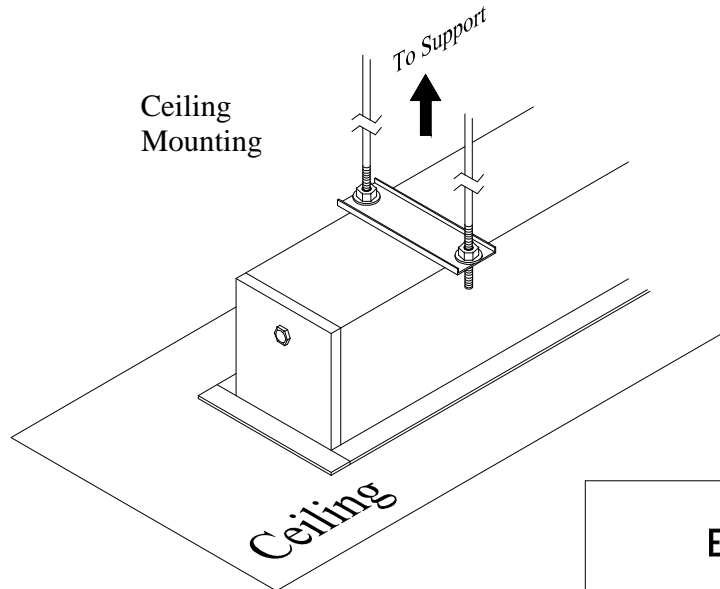

ELUNEVISION	
Title: In-Ceiling Motorized 150" 4:3	
Product model: EV-IC-150-1.2-4:3	
Scale: 1:1	Page 1 of 2

Housing Length Rounded Up To Nearest 1/2 Inch
 Cover Length Rounded Down To Nearest 1/2 Inch

Left-handed
Housing

Ceiling Opening

Ceiling
Mounting

Housing Length Rounded Up To Nearest $\frac{1}{2}$ Inch
Cover Length Rounded Down To Nearest $\frac{1}{2}$ Inch

ELUNEVISI 	
Title: In-Ceiling Motorized 150" 4:3	
Product model: EV-IC-150-1.2-4:3	
Not to Scale	Page 2 of 2