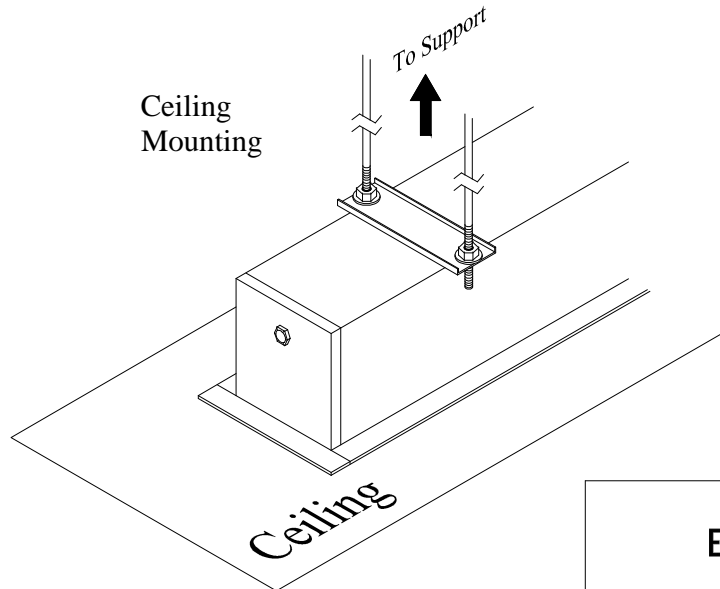

Title: In-Ceiling Motorized 135" 16:9

Product model: EV-IC-135-1.2

Scale: 1:1

Page 1 of 2

Left-handed
Housing

Ceiling Opening

Ceiling
Mounting

Housing Length Rounded Up To Nearest $\frac{1}{2}$ Inch
Cover Length Rounded Down To Nearest $\frac{1}{2}$ Inch

Title: In-Ceiling Motorized 135" 16:9

Product model: EV-IC-135-1.2

Not to Scale

Page 2 of 2