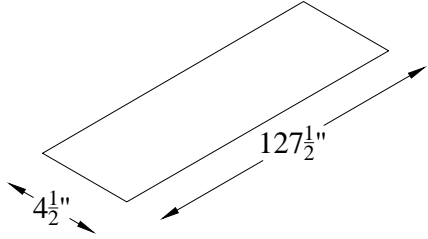

Title: In-Ceiling Motorized 135" 16:9

Product model: EV-IC-135-1.2

Scale: 1:1

Page 1 of 2

Left-handed
Housing

Ceiling Opening

Ceiling
Mounting

Housing Length Rounded Up To Nearest $\frac{1}{2}$ Inch
Cover Length Rounded Down To Nearest $\frac{1}{2}$ Inch

Title: In-Ceiling Motorized 135" 16:9

Product model: EV-IC-135-1.2

Not to Scale

Page 2 of 2