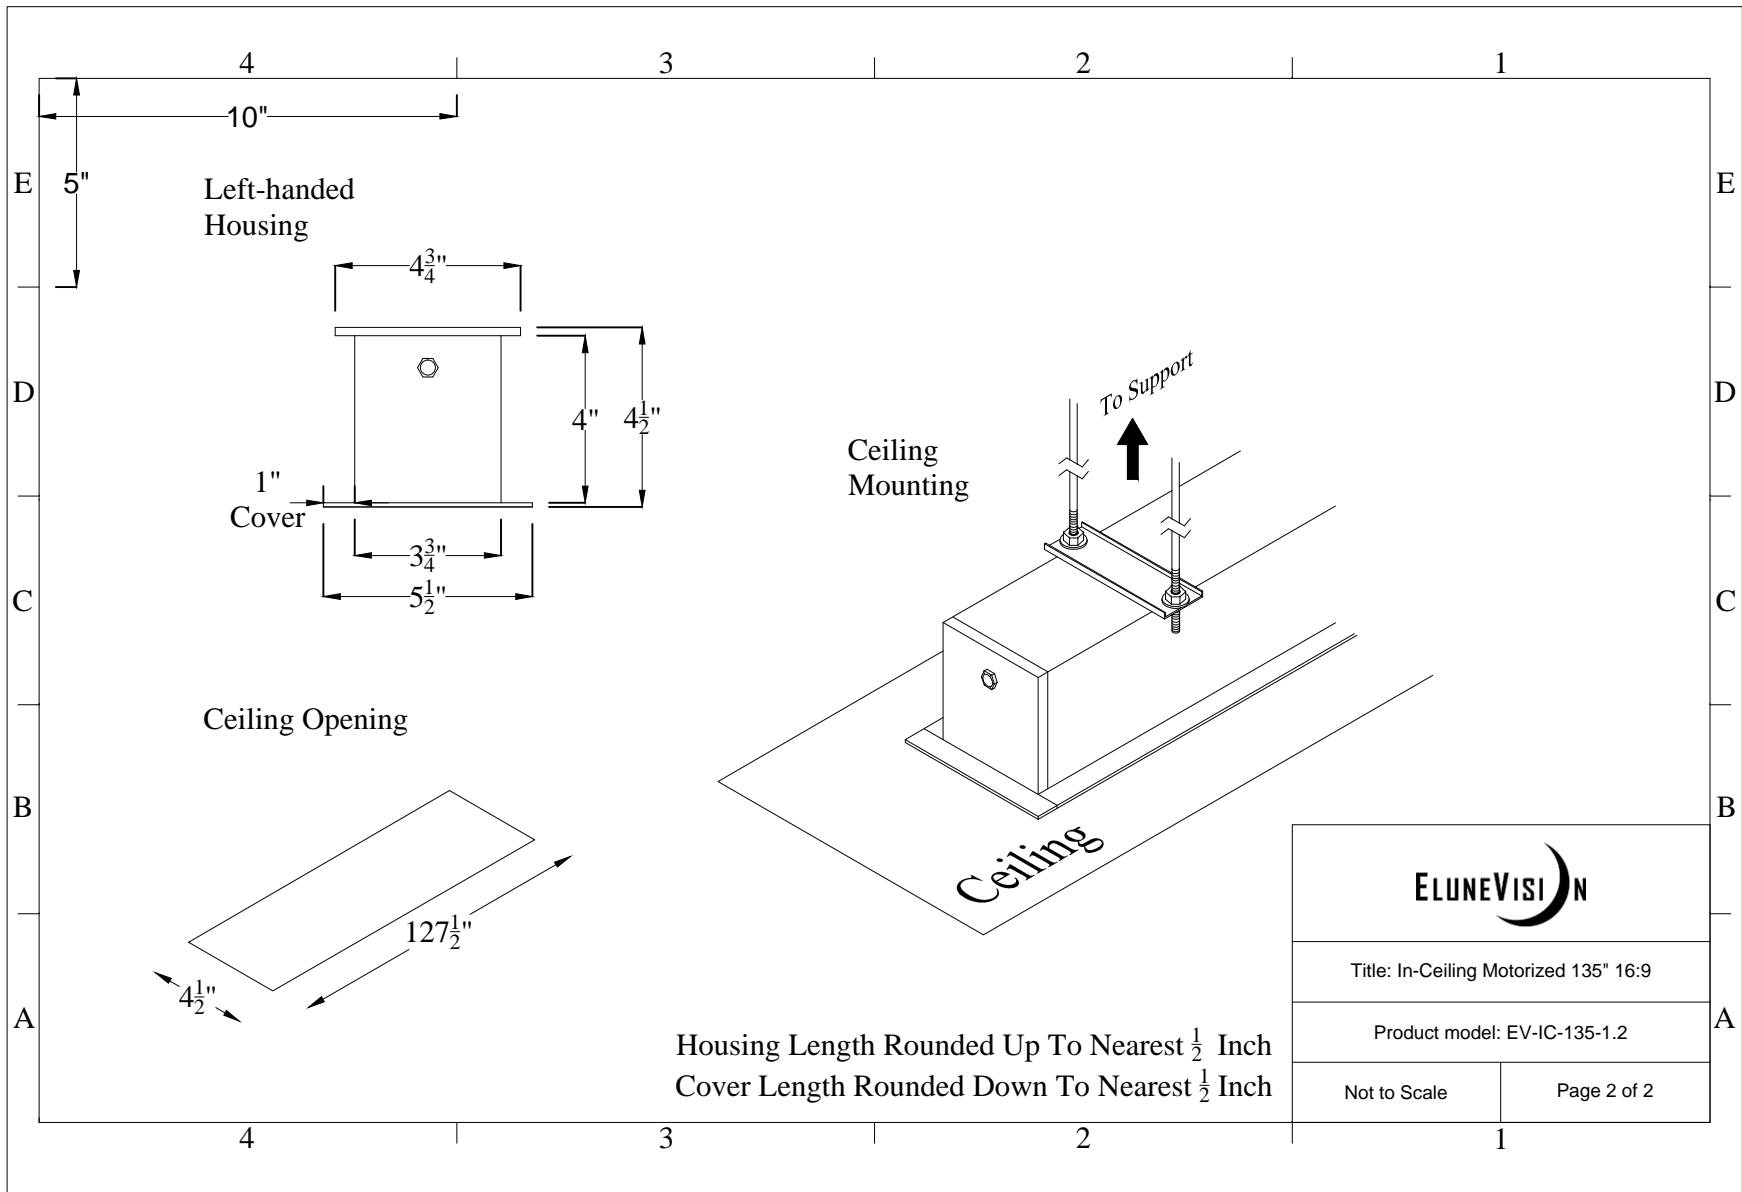

Title: In-Ceiling Motorized 135" 16:9

Product model: EV-IC-135-1.2

Scale: 1:1

Page 1 of 2

Left-handed
Housing

Ceiling Opening

Ceiling
Mounting

Housing Length Rounded Up To Nearest $\frac{1}{2}$ Inch
Cover Length Rounded Down To Nearest $\frac{1}{2}$ Inch

Title: In-Ceiling Motorized 135" 16:9

Product model: EV-IC-135-1.2

Not to Scale

Page 2 of 2