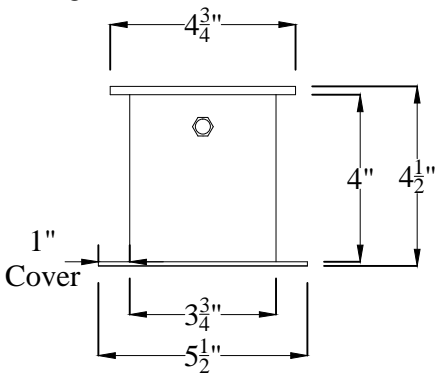

Title: In-Ceiling Motorized 135" 16:9

Product model: EV-IC-135-1.2

Scale: 1:1

Page 1 of 2

Left-handed
Housing

Ceiling Opening

Ceiling
Mounting

Housing Length Rounded Up To Nearest $\frac{1}{2}$ Inch
Cover Length Rounded Down To Nearest $\frac{1}{2}$ Inch

Title: In-Ceiling Motorized 135" 16:9

Product model: EV-IC-135-1.2

Not to Scale

Page 2 of 2