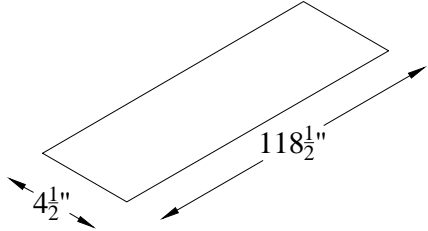

Title: In-Ceiling Motorized 135" 4:3

Product model: EV-IC-135-1.2-4:3

Scale: 1:1

Page 1 of 2

Left-handed
Housing

Ceiling Opening

Ceiling
Mounting

Housing Length Rounded Up To Nearest $\frac{1}{2}$ Inch
Cover Length Rounded Down To Nearest $\frac{1}{2}$ Inch