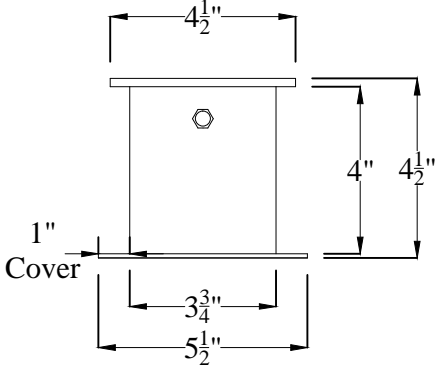

Title: In-Ceiling Motorized 135" 4:3

Product model: EV-IC-135-1.2-4:3

Scale: 1:1

Page 1 of 2

Left-handed
Housing

Ceiling Opening

Ceiling
Mounting

Housing Length Rounded Up To Nearest $\frac{1}{2}$ Inch
Cover Length Rounded Down To Nearest $\frac{1}{2}$ Inch

| | |
|--|-------------|
| ELUNEVISI  | |
| Title: In-Ceiling Motorized 135" 4:3 | |
| Product model: EV-IC-135-1.2-4:3 | |
| Not to Scale | Page 2 of 2 |