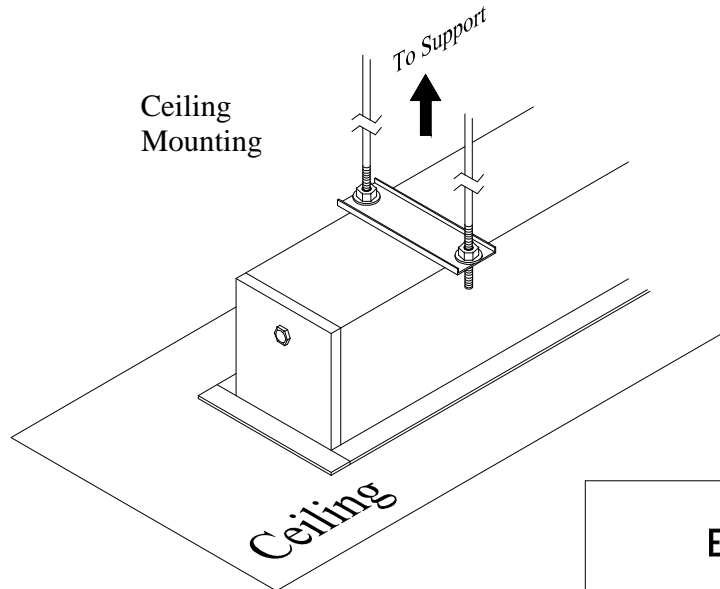

Title: In-Ceiling Motorized 135" 4:3

Product model: EV-IC-135-1.2-4:3

Scale: 1:1

Page 1 of 2

Left-handed
Housing

Ceiling Opening

Ceiling
Mounting

Housing Length Rounded Up To Nearest $\frac{1}{2}$ Inch
Cover Length Rounded Down To Nearest $\frac{1}{2}$ Inch

| | |
|--|-------------|
| ELUNEVISI  | |
| Title: In-Ceiling Motorized 135" 4:3 | |
| Product model: EV-IC-135-1.2-4:3 | |
| Not to Scale | Page 2 of 2 |