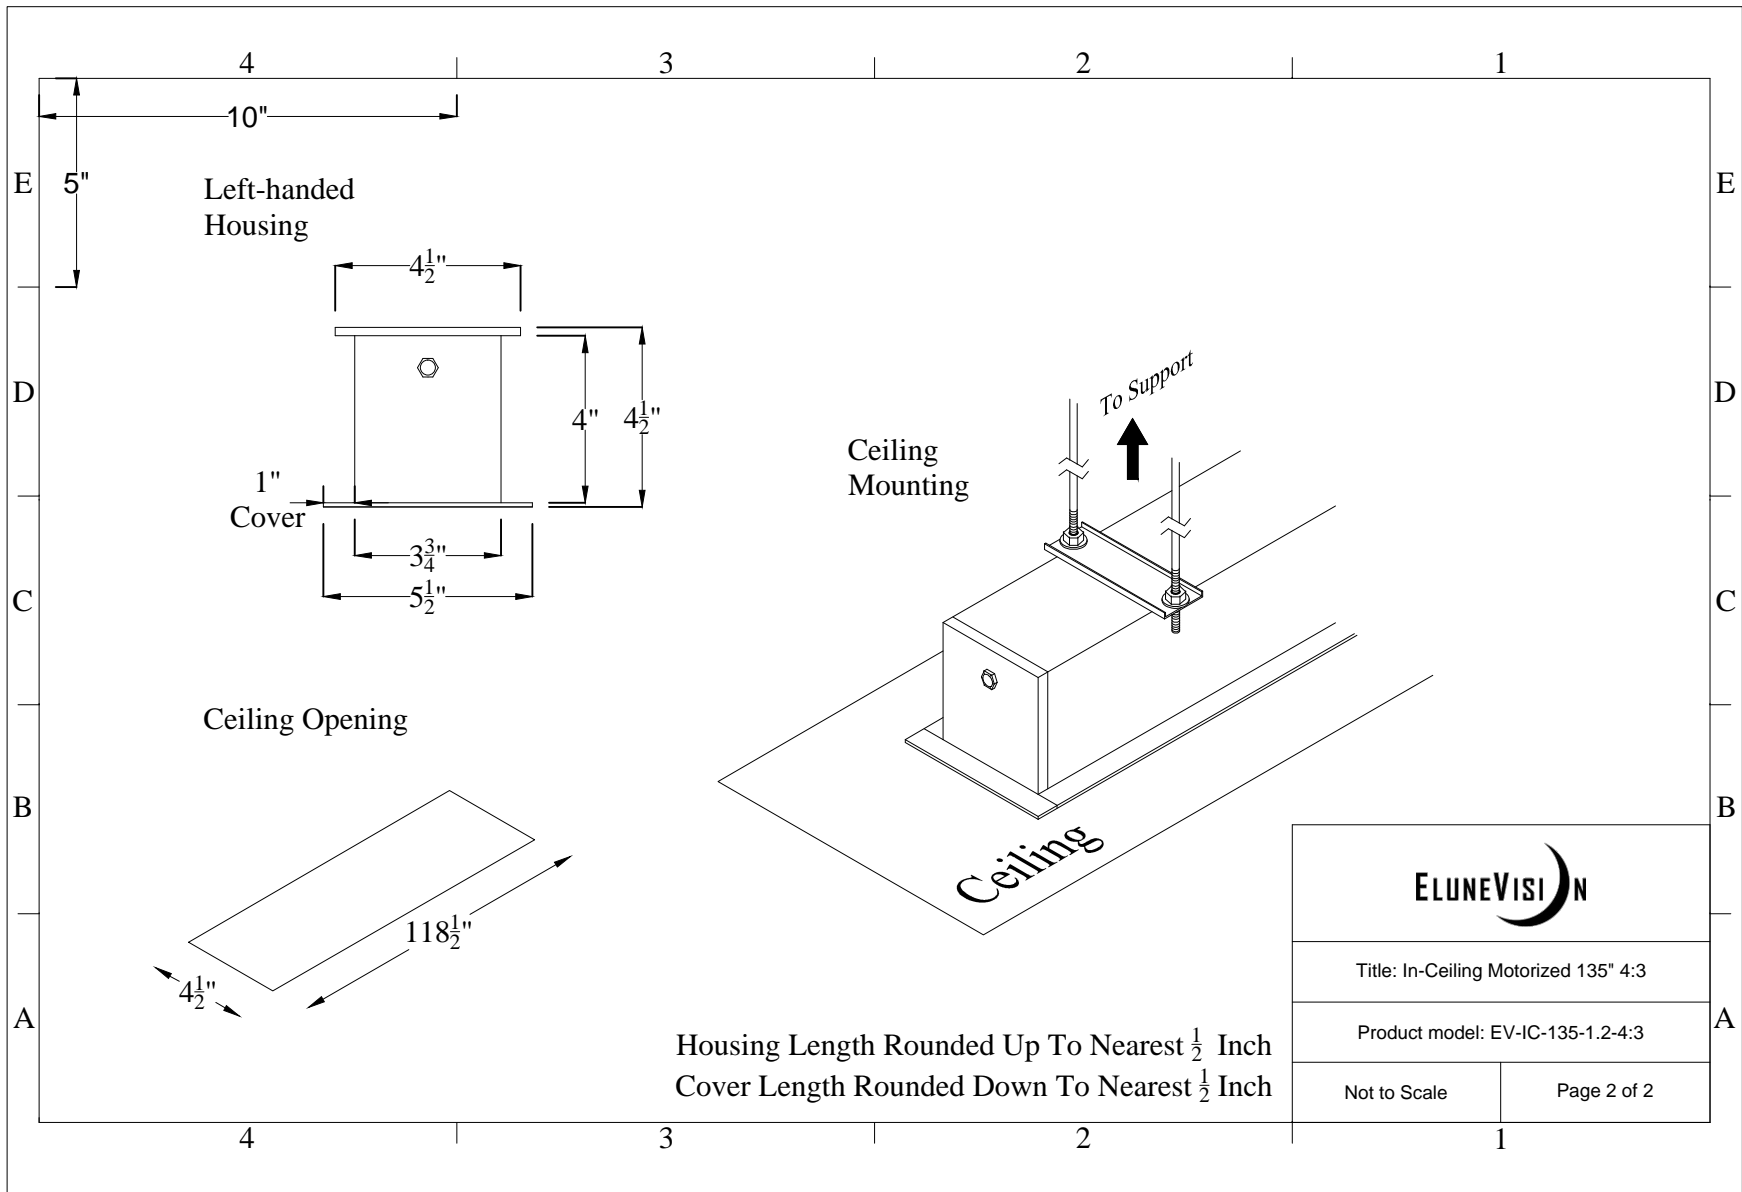

Title: In-Ceiling Motorized 135" 4:3

Product model: EV-IC-135-1.2-4:3

Scale: 1:1

Page 1 of 2

Left-handed
Housing

Ceiling Opening

Ceiling
Mounting

Housing Length Rounded Up To Nearest $\frac{1}{2}$ Inch
Cover Length Rounded Down To Nearest $\frac{1}{2}$ Inch

| | |
|--|-------------|
| ELUNEVISI  | |
| Title: In-Ceiling Motorized 135" 4:3 | |
| Product model: EV-IC-135-1.2-4:3 | |
| Not to Scale | Page 2 of 2 |