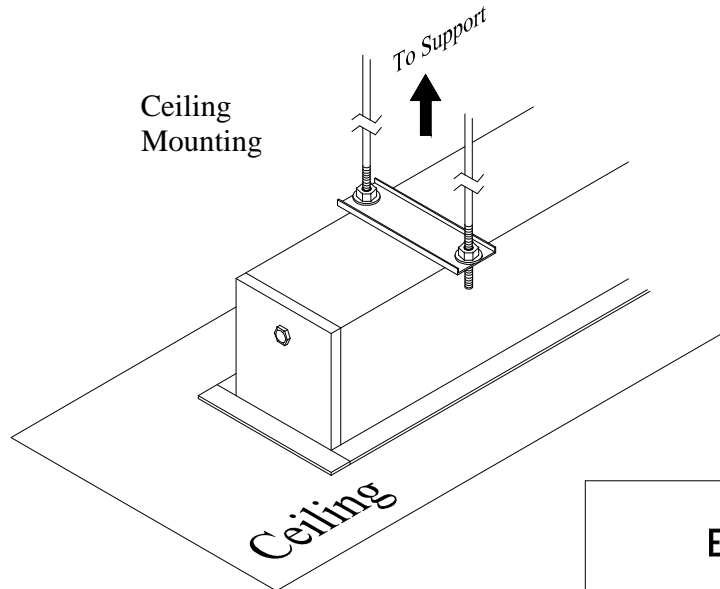

Title: In-Ceiling Motorized 120" 16:9

Product model: EV-IC-120-1.2

Scale: 1:1

Page 1 of 2

Left-handed  
Housing

Ceiling Opening

Ceiling  
Mounting

Housing Length Rounded Up To Nearest  $\frac{1}{2}$  Inch  
Cover Length Rounded Down To Nearest  $\frac{1}{2}$  Inch

Title: In-Ceiling Motorized 120" 16:9

Product model: EV-IC-120-1.2

Not to Scale

Page 2 of 2