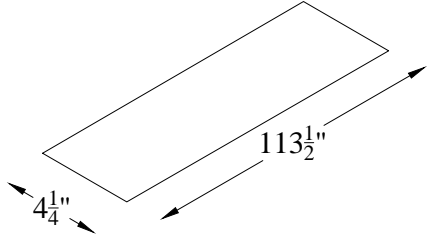

Title: In-Ceiling Motorized 120" 16:9

Product model: EV-IC-120-1.2

Scale: 1:1

Page 1 of 2

Left-handed  
Housing

Ceiling Opening

Ceiling  
Mounting

Housing Length Rounded Up To Nearest  $\frac{1}{2}$  Inch  
Cover Length Rounded Down To Nearest  $\frac{1}{2}$  Inch

Title: In-Ceiling Motorized 120" 16:9

Product model: EV-IC-120-1.2

Not to Scale

Page 2 of 2