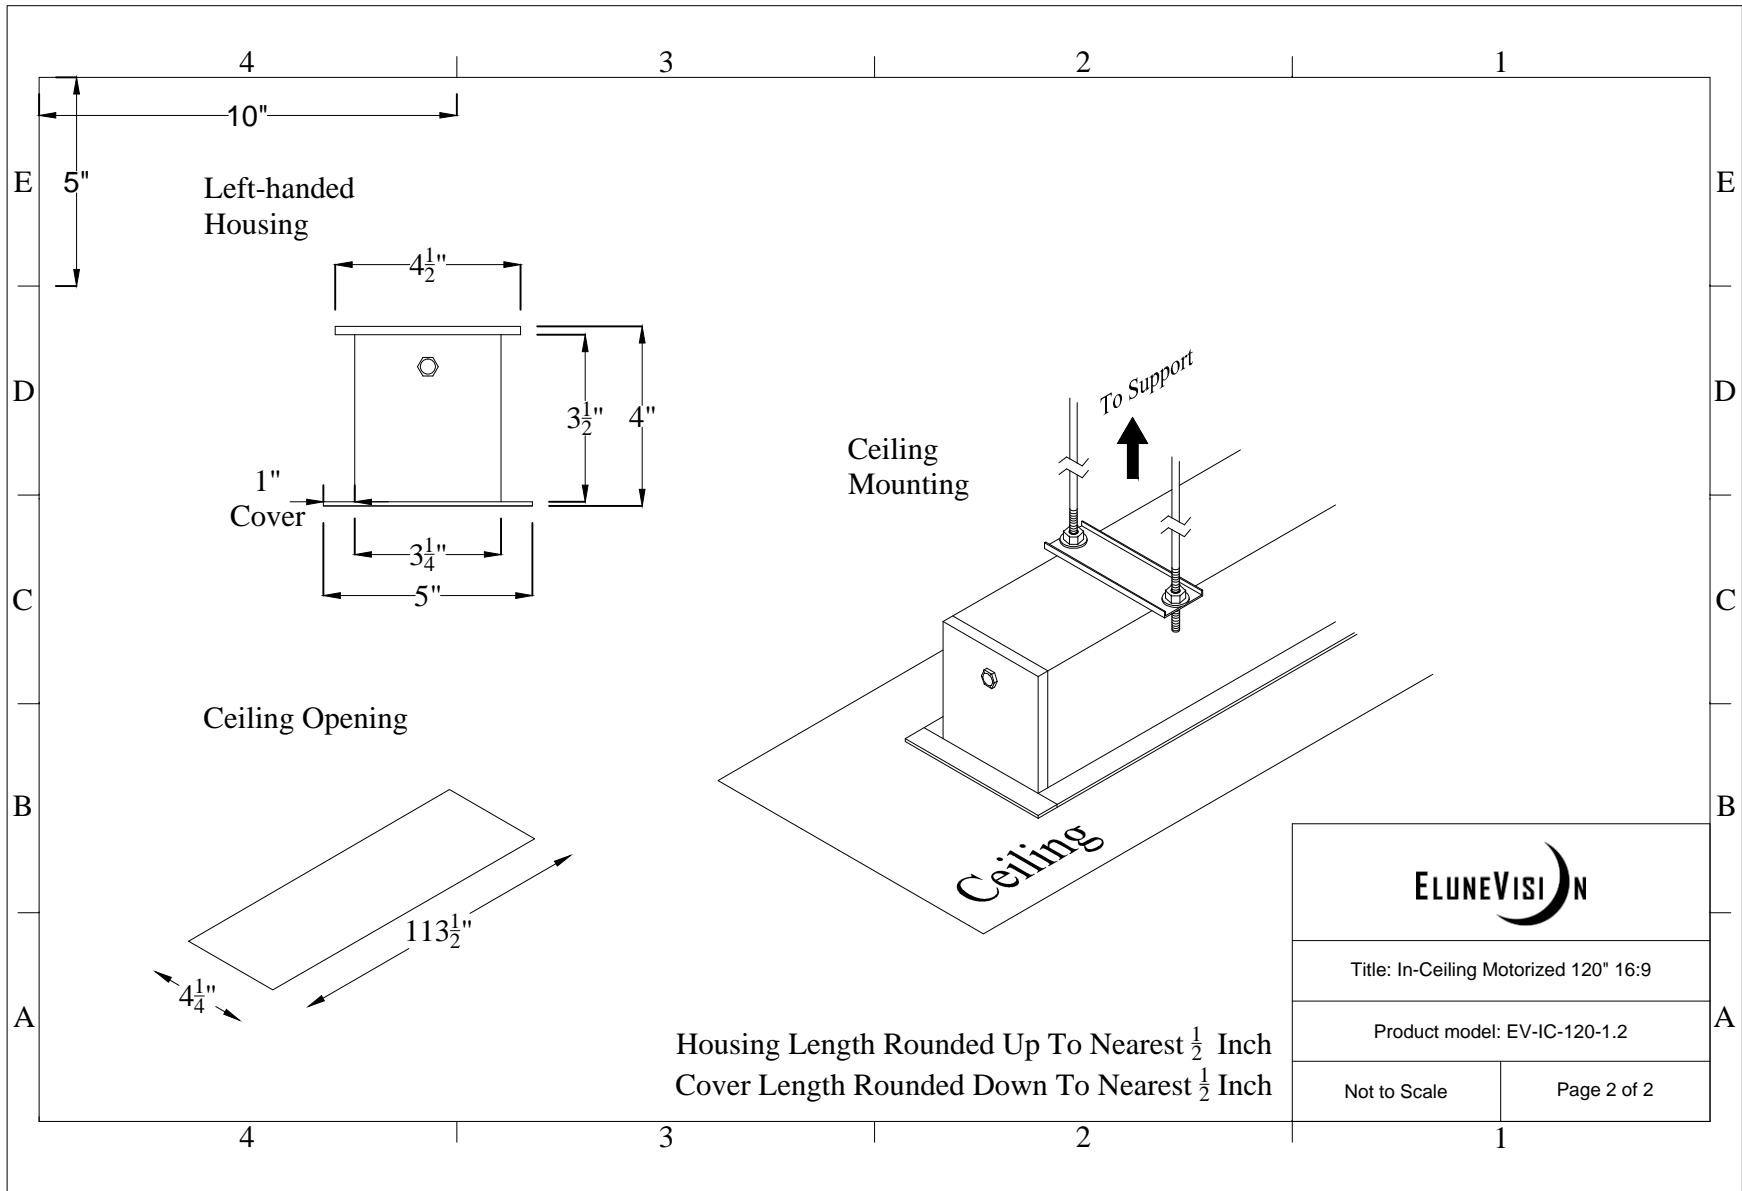

Title: In-Ceiling Motorized 120" 16:9

Product model: EV-IC-120-1.2

Scale: 1:1

Page 1 of 2

Left-handed  
Housing

Ceiling Opening

Ceiling  
Mounting

Housing Length Rounded Up To Nearest  $\frac{1}{2}$  Inch  
Cover Length Rounded Down To Nearest  $\frac{1}{2}$  Inch

Title: In-Ceiling Motorized 120" 16:9

Product model: EV-IC-120-1.2

Not to Scale

Page 2 of 2