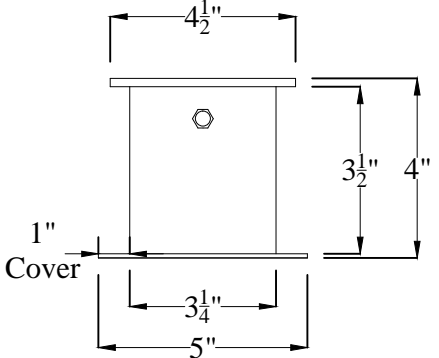

Title: In-Ceiling Motorized 120" 16:9

Product model: EV-IC-120-1.2

Scale: 1:1

Page 1 of 2

Left-handed  
Housing

Ceiling Opening

Ceiling  
Mounting

Housing Length Rounded Up To Nearest  $\frac{1}{2}$  Inch  
Cover Length Rounded Down To Nearest  $\frac{1}{2}$  Inch

Title: In-Ceiling Motorized 120" 16:9

Product model: EV-IC-120-1.2

Not to Scale

Page 2 of 2