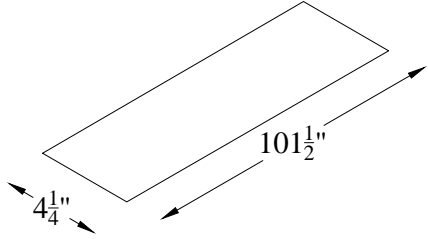

Title: In-Ceiling Motorized 120" 4:3

Product model: EV-IC-120-1.2-4:3

Scale: 1:1

Page 1 of 2

Left-handed  
Housing

Ceiling Opening

Ceiling  
Mounting

Housing Length Rounded Up To Nearest  $\frac{1}{2}$  Inch  
Cover Length Rounded Down To Nearest  $\frac{1}{2}$  Inch