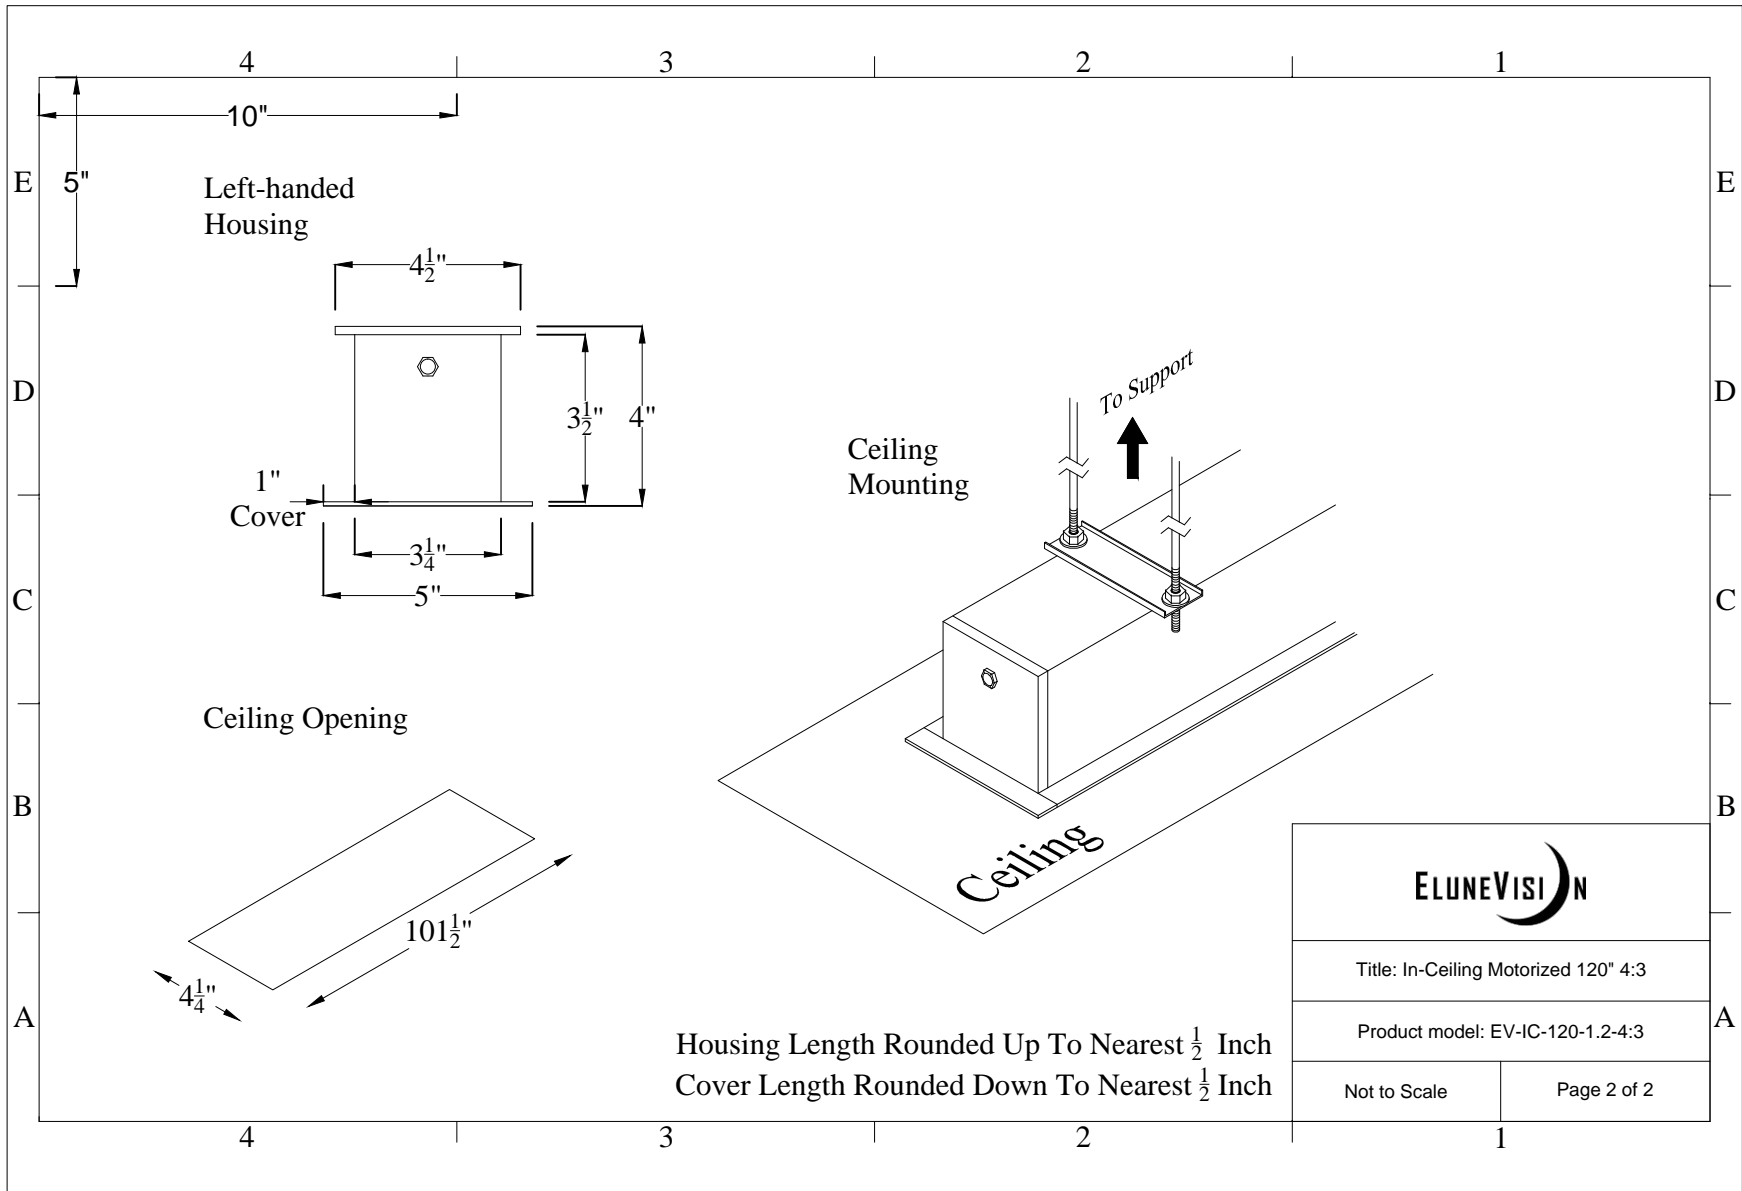

Title: In-Ceiling Motorized 120" 4:3

Product model: EV-IC-120-1.2-4:3

Scale: 1:1

Page 1 of 2

Left-handed  
Housing

Ceiling Opening

Ceiling  
Mounting

Housing Length Rounded Up To Nearest  $\frac{1}{2}$  Inch  
Cover Length Rounded Down To Nearest  $\frac{1}{2}$  Inch

<b>ELUNEVISI</b> 	
Title: In-Ceiling Motorized 120" 4:3	
Product model: EV-IC-120-1.2-4:3	
Not to Scale	Page 2 of 2