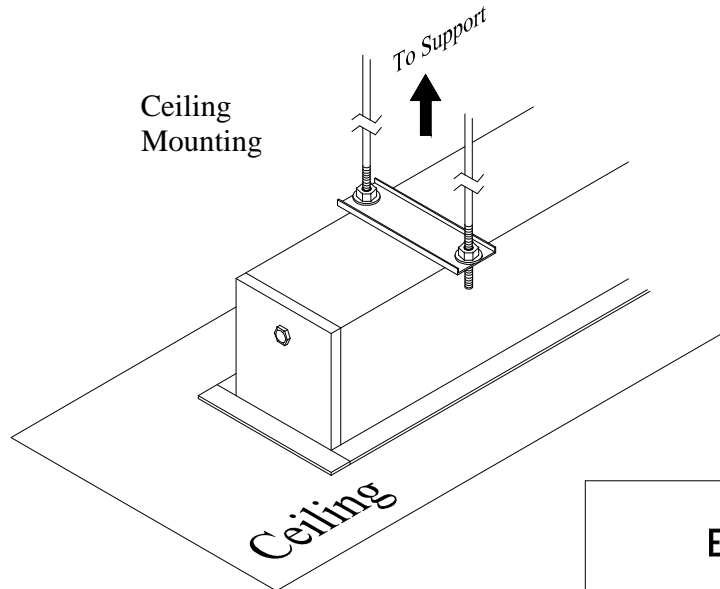

Title: In-Ceiling Motorized 120" 4:3

Product model: EV-IC-120-1.2-4:3

Scale: 1:1

Page 1 of 2

Left-handed  
Housing

Ceiling Opening

Ceiling  
Mounting

Housing Length Rounded Up To Nearest  $\frac{1}{2}$  Inch  
Cover Length Rounded Down To Nearest  $\frac{1}{2}$  Inch

<b>ELUNEVISI</b> 	
Title: In-Ceiling Motorized 120" 4:3	
Product model: EV-IC-120-1.2-4:3	
Not to Scale	Page 2 of 2