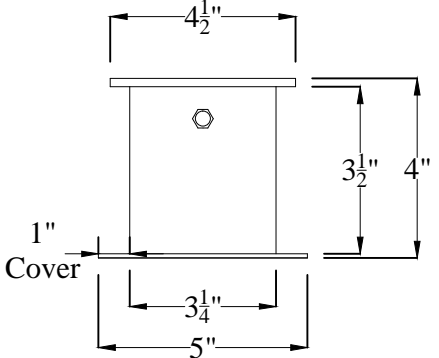

Title: In-Ceiling Motorized 120" 4:3

Product model: EV-IC-120-1.2-4:3

Scale: 1:1

Page 1 of 2

Left-handed  
Housing

Ceiling Opening

Ceiling  
Mounting

Housing Length Rounded Up To Nearest  $\frac{1}{2}$  Inch  
Cover Length Rounded Down To Nearest  $\frac{1}{2}$  Inch

<b>ELUNEVISI</b> 	
Title: In-Ceiling Motorized 120" 4:3	
Product model: EV-IC-120-1.2-4:3	
Not to Scale	Page 2 of 2