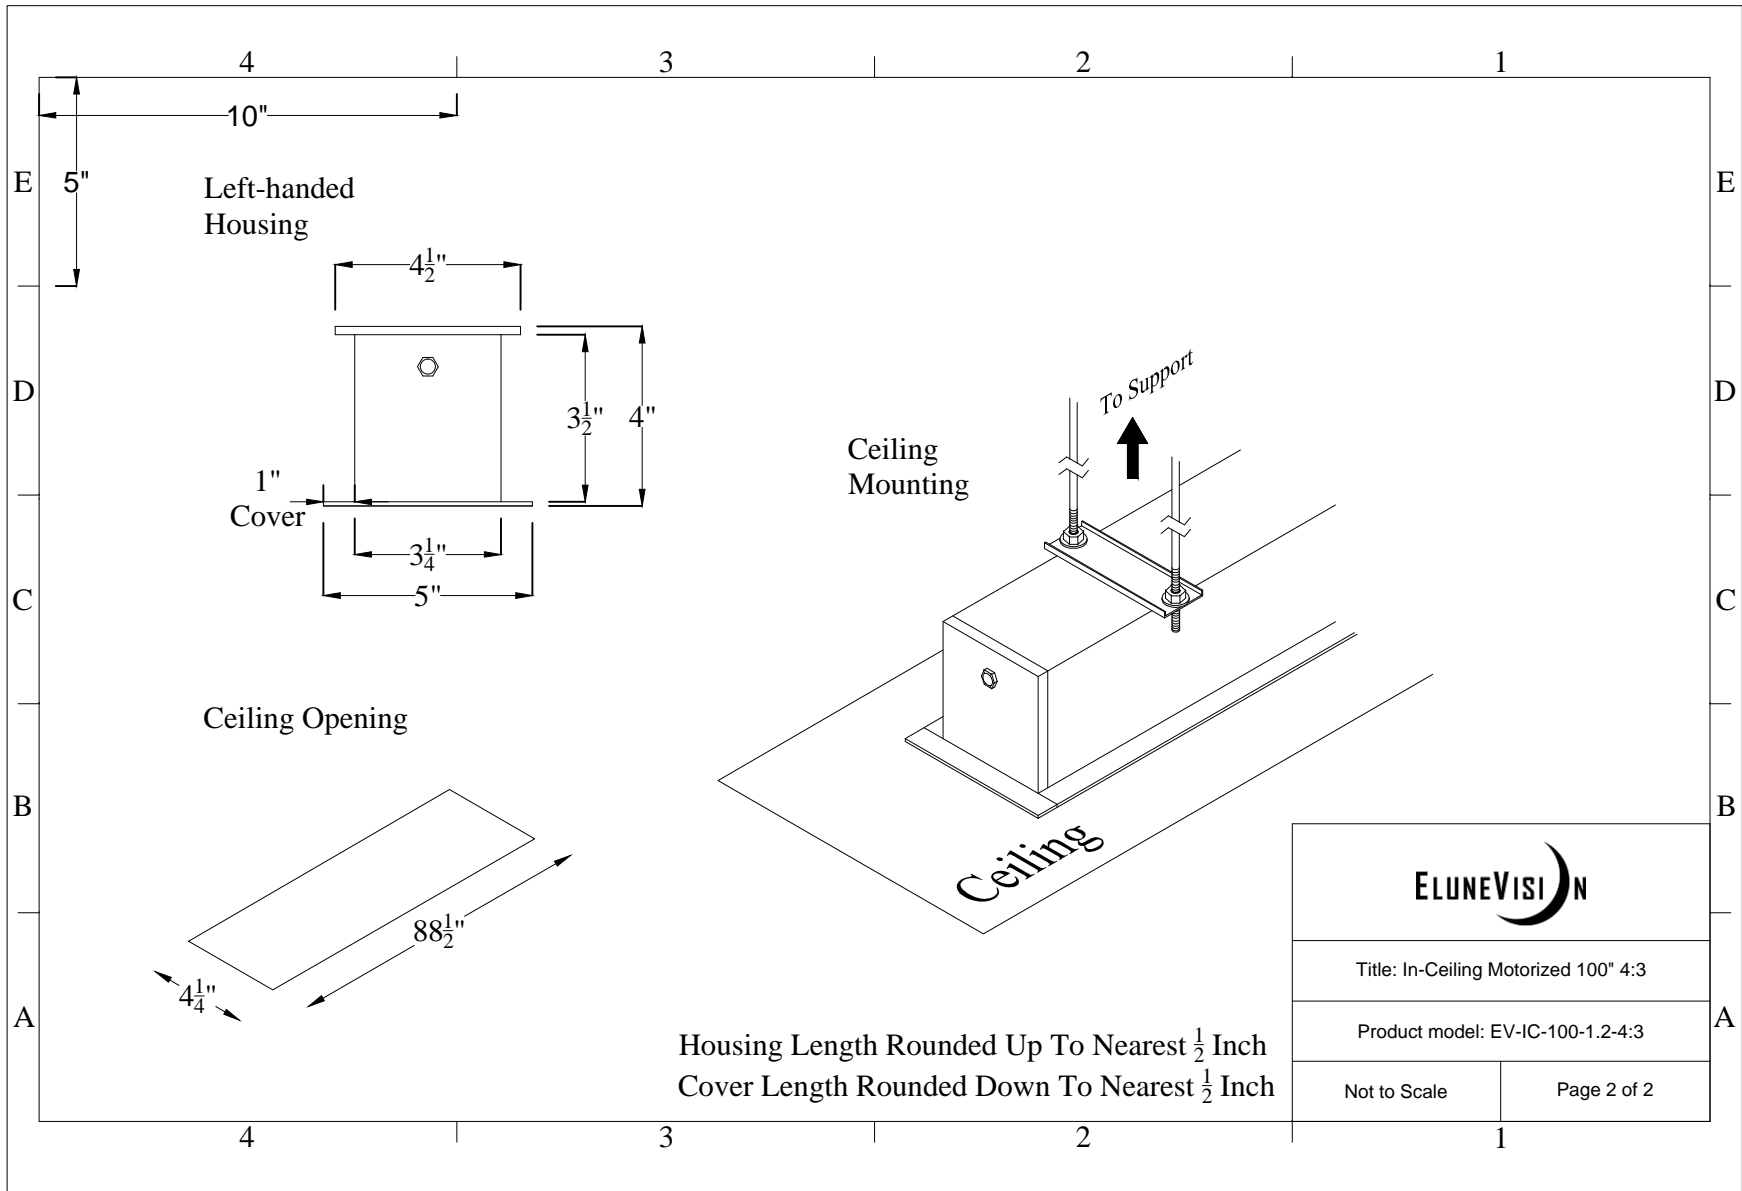

Title: In-Ceiling Motorized 100" 4:3

Product model: EV-IC-100-1.2-4:3

Scale: 1:1

Page 1 of 2

Housing Length Rounded Up To Nearest 1/2 Inch  
 Cover Length Rounded Down To Nearest 1/2 Inch

Left-handed  
Housing

Ceiling Opening

Ceiling  
Mounting

Housing Length Rounded Up To Nearest  $\frac{1}{2}$  Inch  
Cover Length Rounded Down To Nearest  $\frac{1}{2}$  Inch

Title: In-Ceiling Motorized 100" 4:3

Product model: EV-IC-100-1.2-4:3