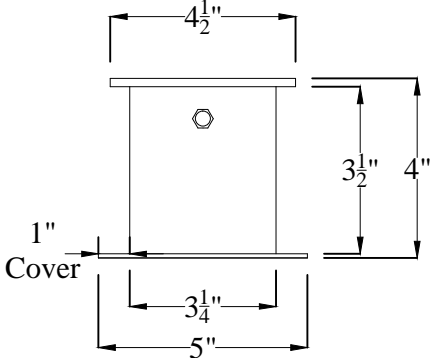

Title: In-Ceiling Motorized 100" 4:3

Product model: EV-IC-100-1.2-4:3

Scale: 1:1

Page 1 of 2

Housing Length Rounded Up To Nearest 1/2 Inch  
 Cover Length Rounded Down To Nearest 1/2 Inch

Left-handed  
Housing

Ceiling Opening

Ceiling  
Mounting

Housing Length Rounded Up To Nearest  $\frac{1}{2}$  Inch  
Cover Length Rounded Down To Nearest  $\frac{1}{2}$  Inch

Title: In-Ceiling Motorized 100" 4:3

Product model: EV-IC-100-1.2-4:3