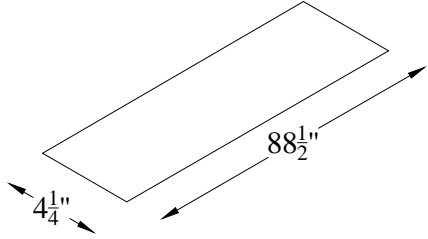

Title: In-Ceiling Motorized 100" 4:3

Product model: EV-IC-100-1.2-4:3

Scale: 1:1

Page 1 of 2

Housing Length Rounded Up To Nearest 1/2 Inch  
 Cover Length Rounded Down To Nearest 1/2 Inch

Left-handed  
Housing

Ceiling Opening

Ceiling  
Mounting

Housing Length Rounded Up To Nearest  $\frac{1}{2}$  Inch  
Cover Length Rounded Down To Nearest  $\frac{1}{2}$  Inch

Title: In-Ceiling Motorized 100" 4:3

Product model: EV-IC-100-1.2-4:3