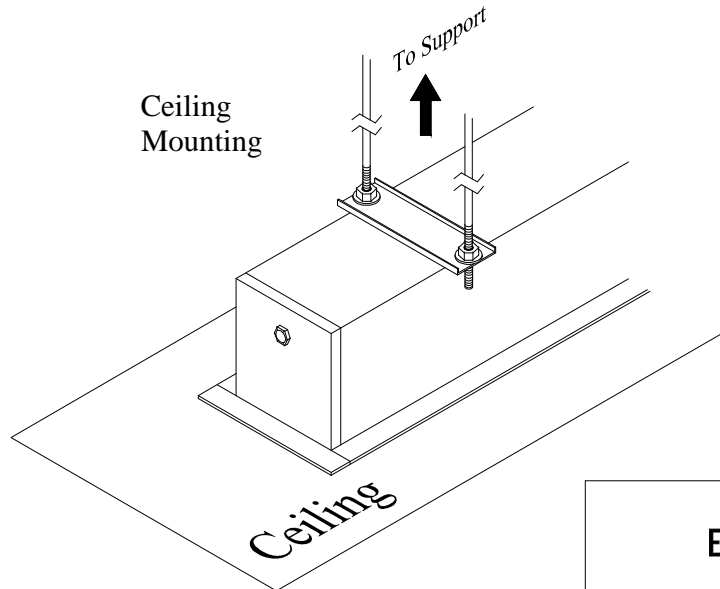

Title: In-Ceiling Motorized 100" 4:3

Product model: EV-IC-100-1.2-4:3

Scale: 1:1

Page 1 of 2

Housing Length Rounded Up To Nearest 1/2 Inch  
 Cover Length Rounded Down To Nearest 1/2 Inch

Left-handed  
Housing

Ceiling Opening

Ceiling  
Mounting

Housing Length Rounded Up To Nearest  $\frac{1}{2}$  Inch  
Cover Length Rounded Down To Nearest  $\frac{1}{2}$  Inch

Title: In-Ceiling Motorized 100" 4:3

Product model: EV-IC-100-1.2-4:3