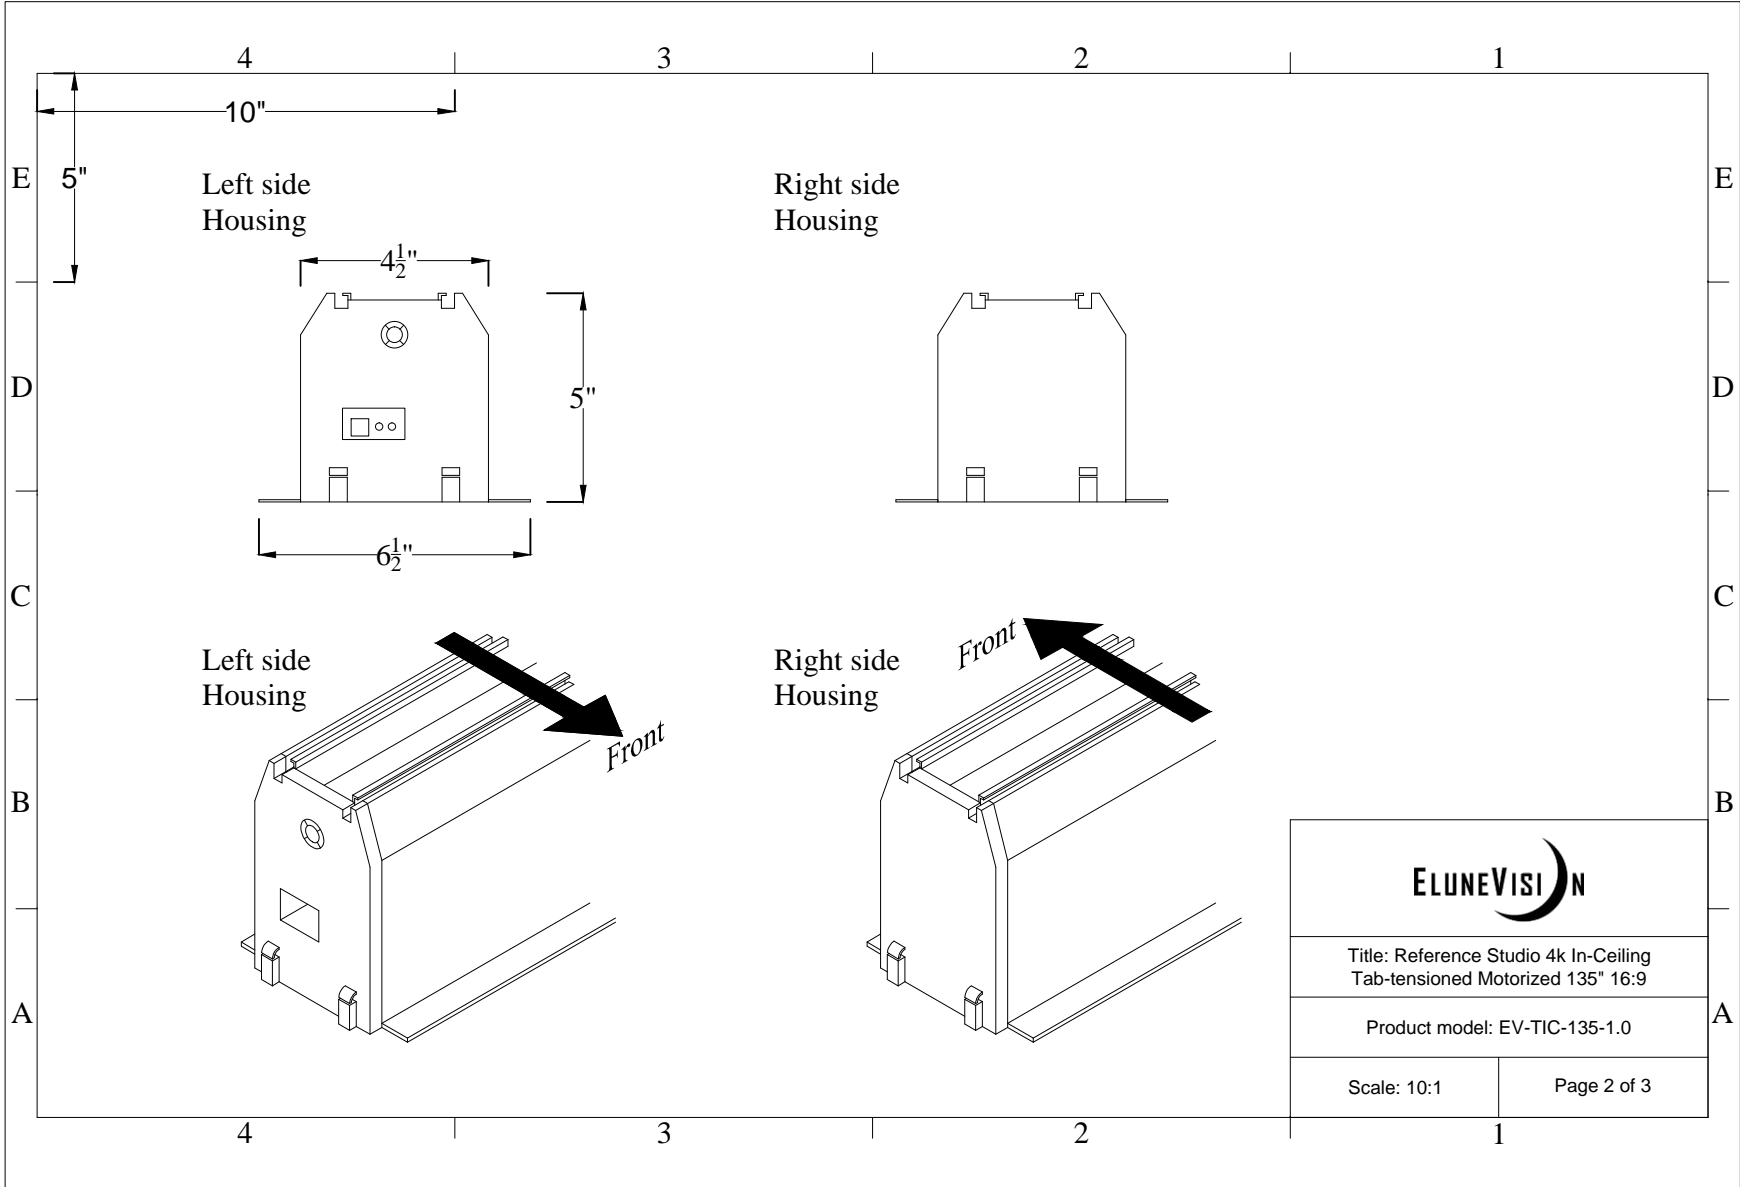

| | |
|---|-------------|
|  | |
| Title: Reference Studio 4k In-Ceiling Tab-tensioned Motorized 135" 16:9 | |
| Product model: EV-TIC-135-1.0 | |
| Scale: 1:1 | Page 1 of 3 |

Title: Reference Studio 4k In-Ceiling
Tab-tensioned Motorized 135" 16:9

Product model: EV-TIC-135-1.0

Not to Scale

Page 3 of 3