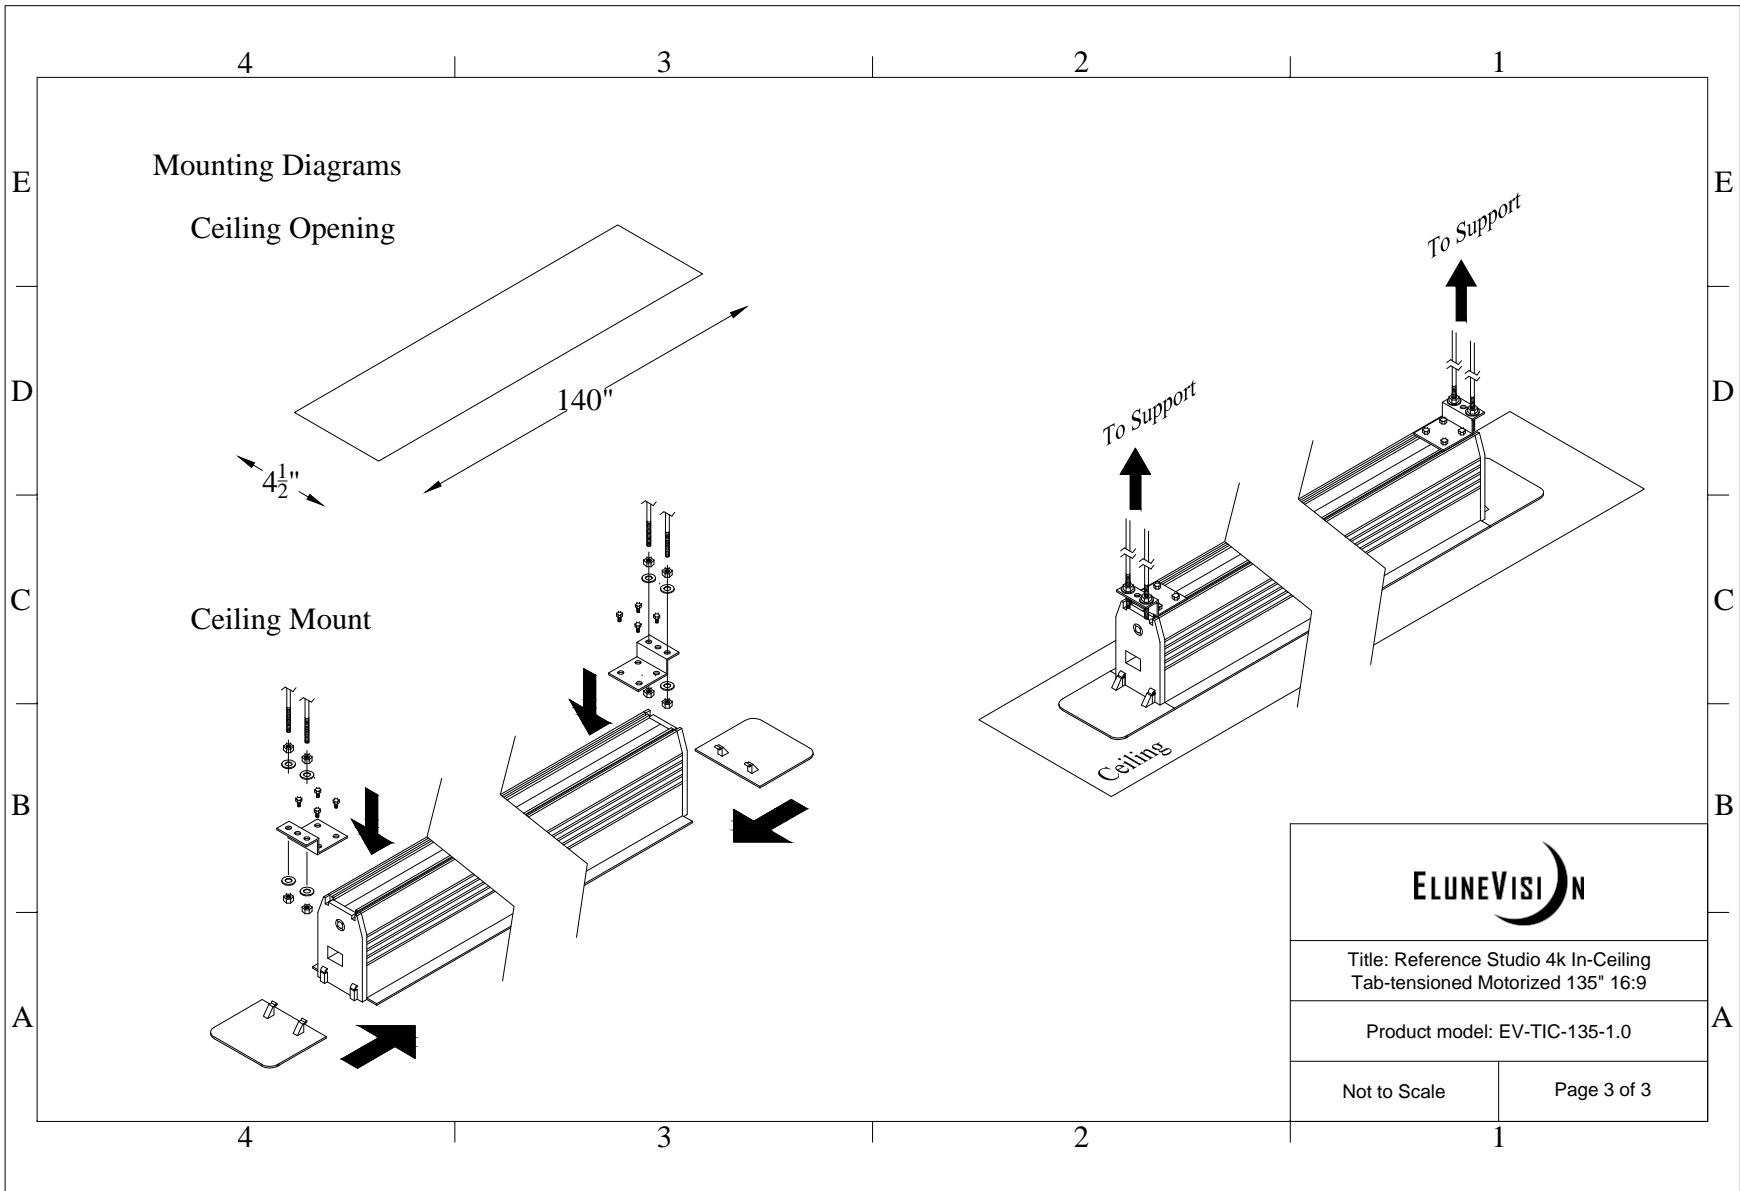

| | |
|---|-------------|
|  | |
| Title: Reference Studio 4k In-Ceiling Tab-tensioned Motorized 135" 16:9 | |
| Product model: EV-TIC-135-1.0 | |
| Scale: 1:1 | Page 1 of 3 |

Title: Reference Studio 4k In-Ceiling
Tab-tensioned Motorized 135" 16:9

Product model: EV-TIC-135-1.0

Not to Scale

Page 3 of 3