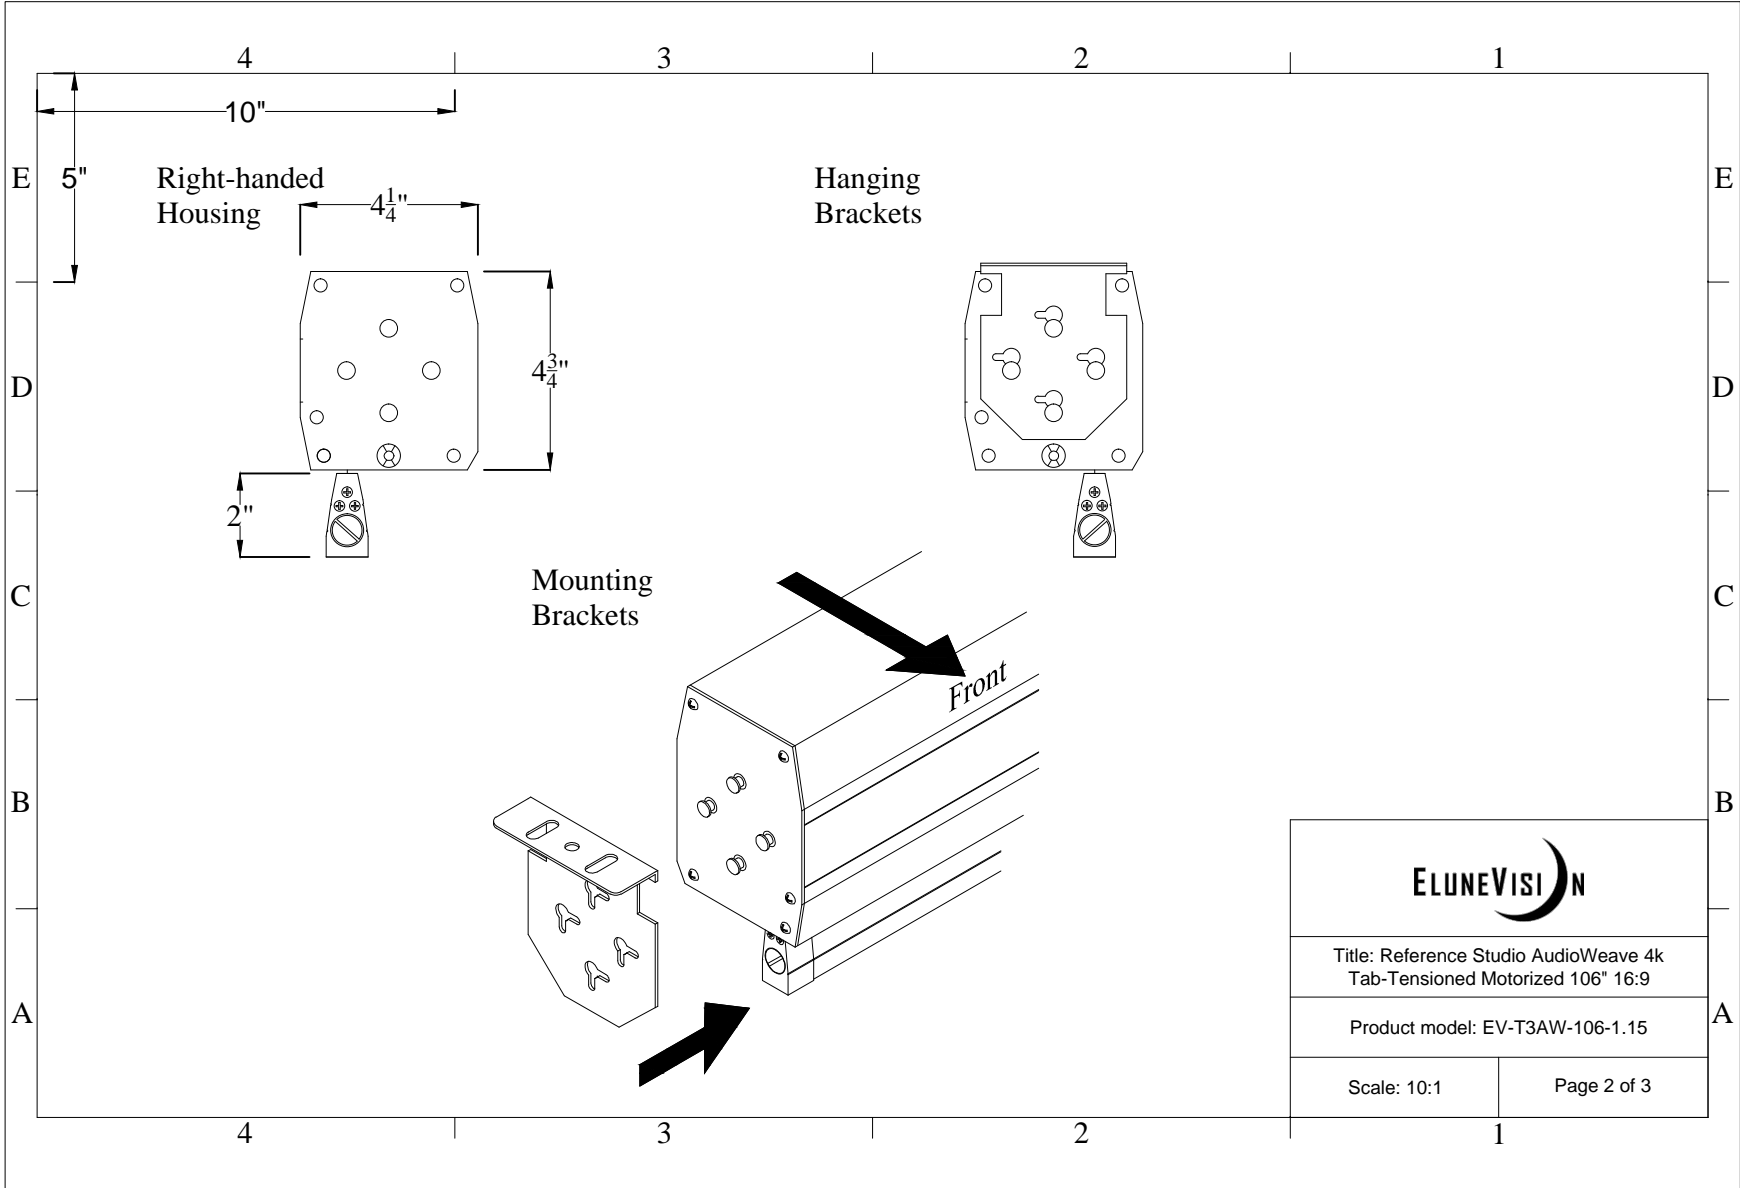

Extended View

Retracted View

	
Title: Reference Studio AudioWeave 4k Tab-Tensioned Motorized 106" 16:9	
Product model: EV-T3AW-106-1.15	
Scale: 1:1	Page 1 of 3

Title: Reference Studio AudioWeave 4k
Tab-Tensioned Motorized 106" 16:9

Product model: EV-T3AW-106-1.15

Scale: 10:1	Page 2 of 3
-------------	-------------