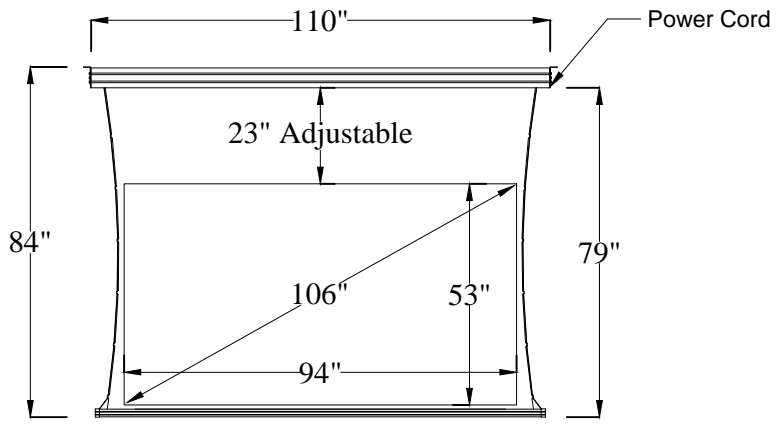

Extended View

Retracted View

	
Title: Reference Studio AudioWeave 4k Tab-Tensioned Motorized 106" 16:9	
Product model: EV-T3AW-106-1.15	
Scale: 1:1	Page 1 of 3

Title: Reference Studio AudioWeave 4k
Tab-Tensioned Motorized 106" 16:9

Product model: EV-T3AW-106-1.15

Scale: 10:1	Page 2 of 3
-------------	-------------