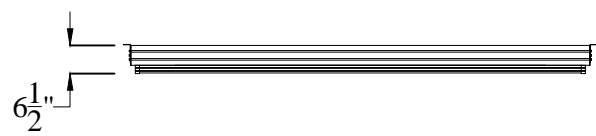

Extended View

Retracted View

	
Title: Reference Studio AudioWeave 4k Tab-Tensioned Motorized 106" 16:9	
Product model: EV-T3AW-106-1.15	
Scale: 1:1	Page 1 of 3

Title: Reference Studio AudioWeave 4k
Tab-Tensioned Motorized 106" 16:9

Product model: EV-T3AW-106-1.15

Scale: 10:1	Page 2 of 3
-------------	-------------