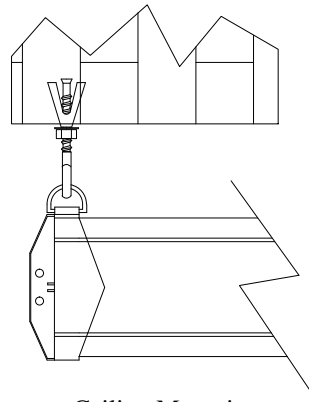

Title: Atlas CRM Manual Screen 150" 4:3

Product model: EV-M2-150-1.2-4:3

Scale: 1:1

Page 1 of 2

Mounting Methods

Wall Mounting

Ceiling Mounting

ELUNEVISION	
Title: Atlas CRM Manual Screen 150" 4:3	
Product model: EV-M2-150-1.2-4:3	
Scale: 1:1	Page 2 of 2