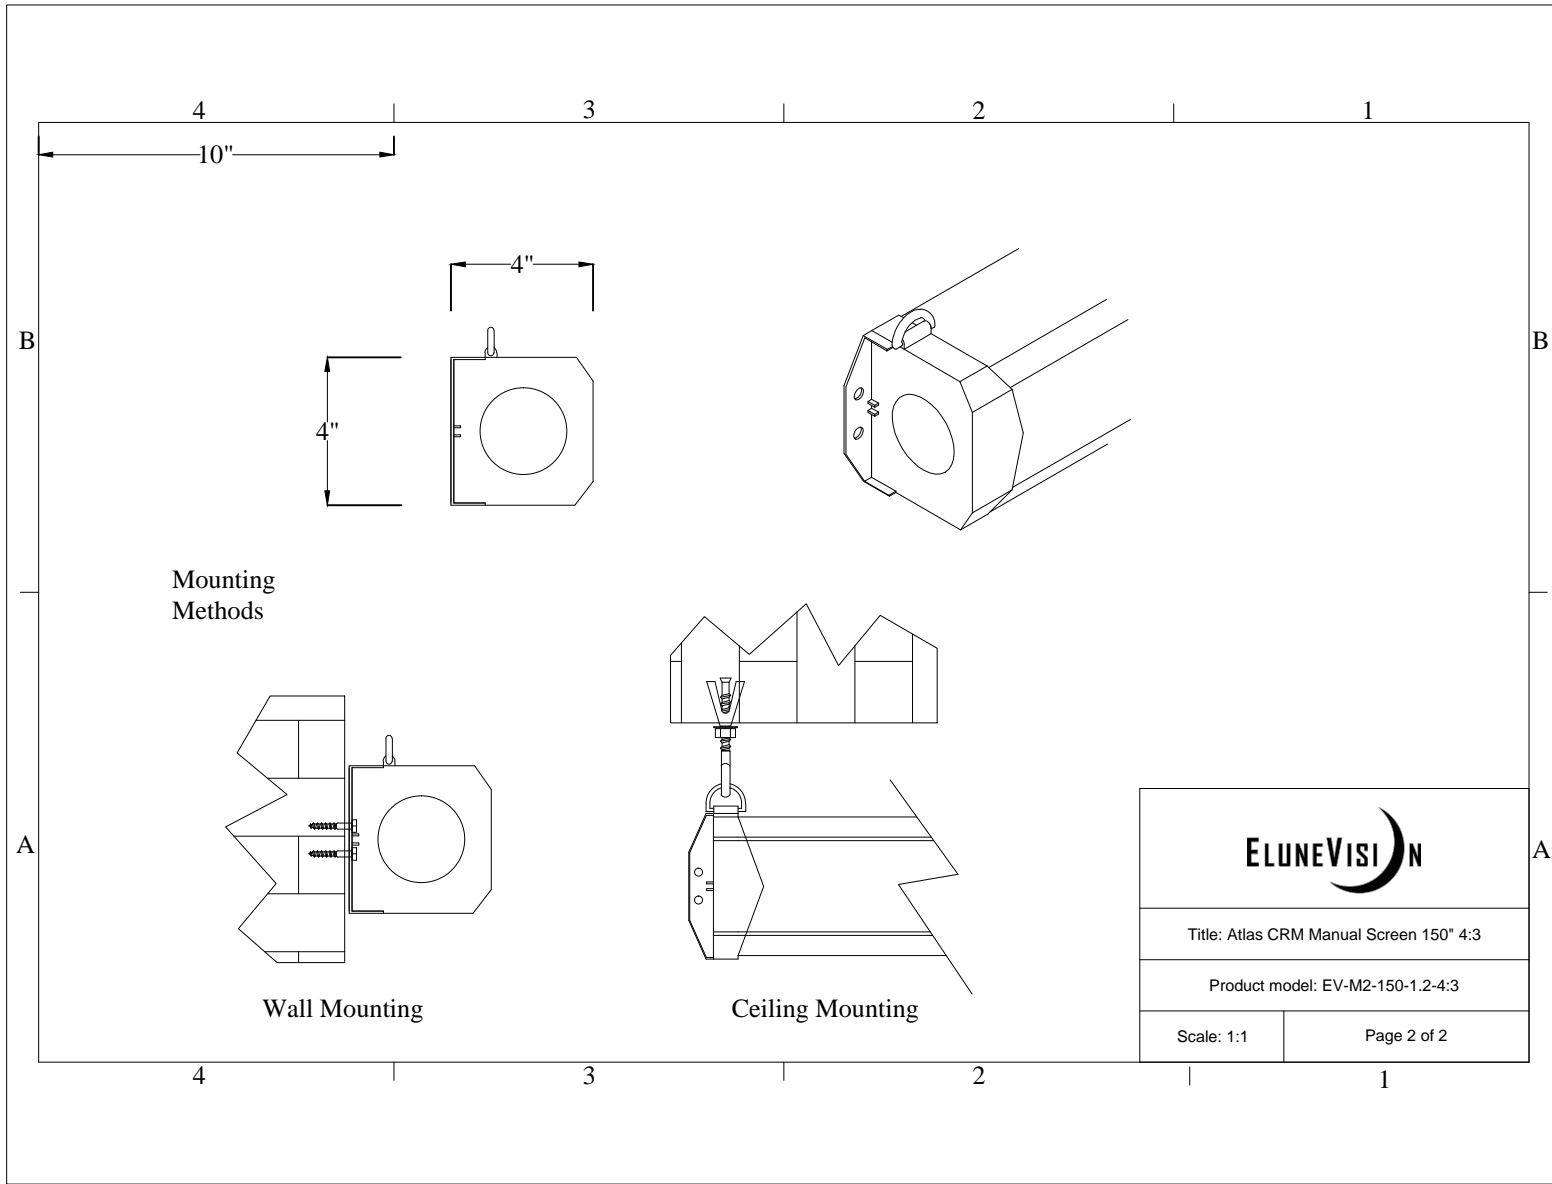

Title: Atlas CRM Manual Screen 150" 4:3

Product model: EV-M2-150-1.2-4:3

Scale: 1:1

Page 1 of 2

Mounting Methods

Wall Mounting

Ceiling Mounting

ELUNEVISION	
Title: Atlas CRM Manual Screen 150" 4:3	
Product model: EV-M2-150-1.2-4:3	
Scale: 1:1	Page 2 of 2