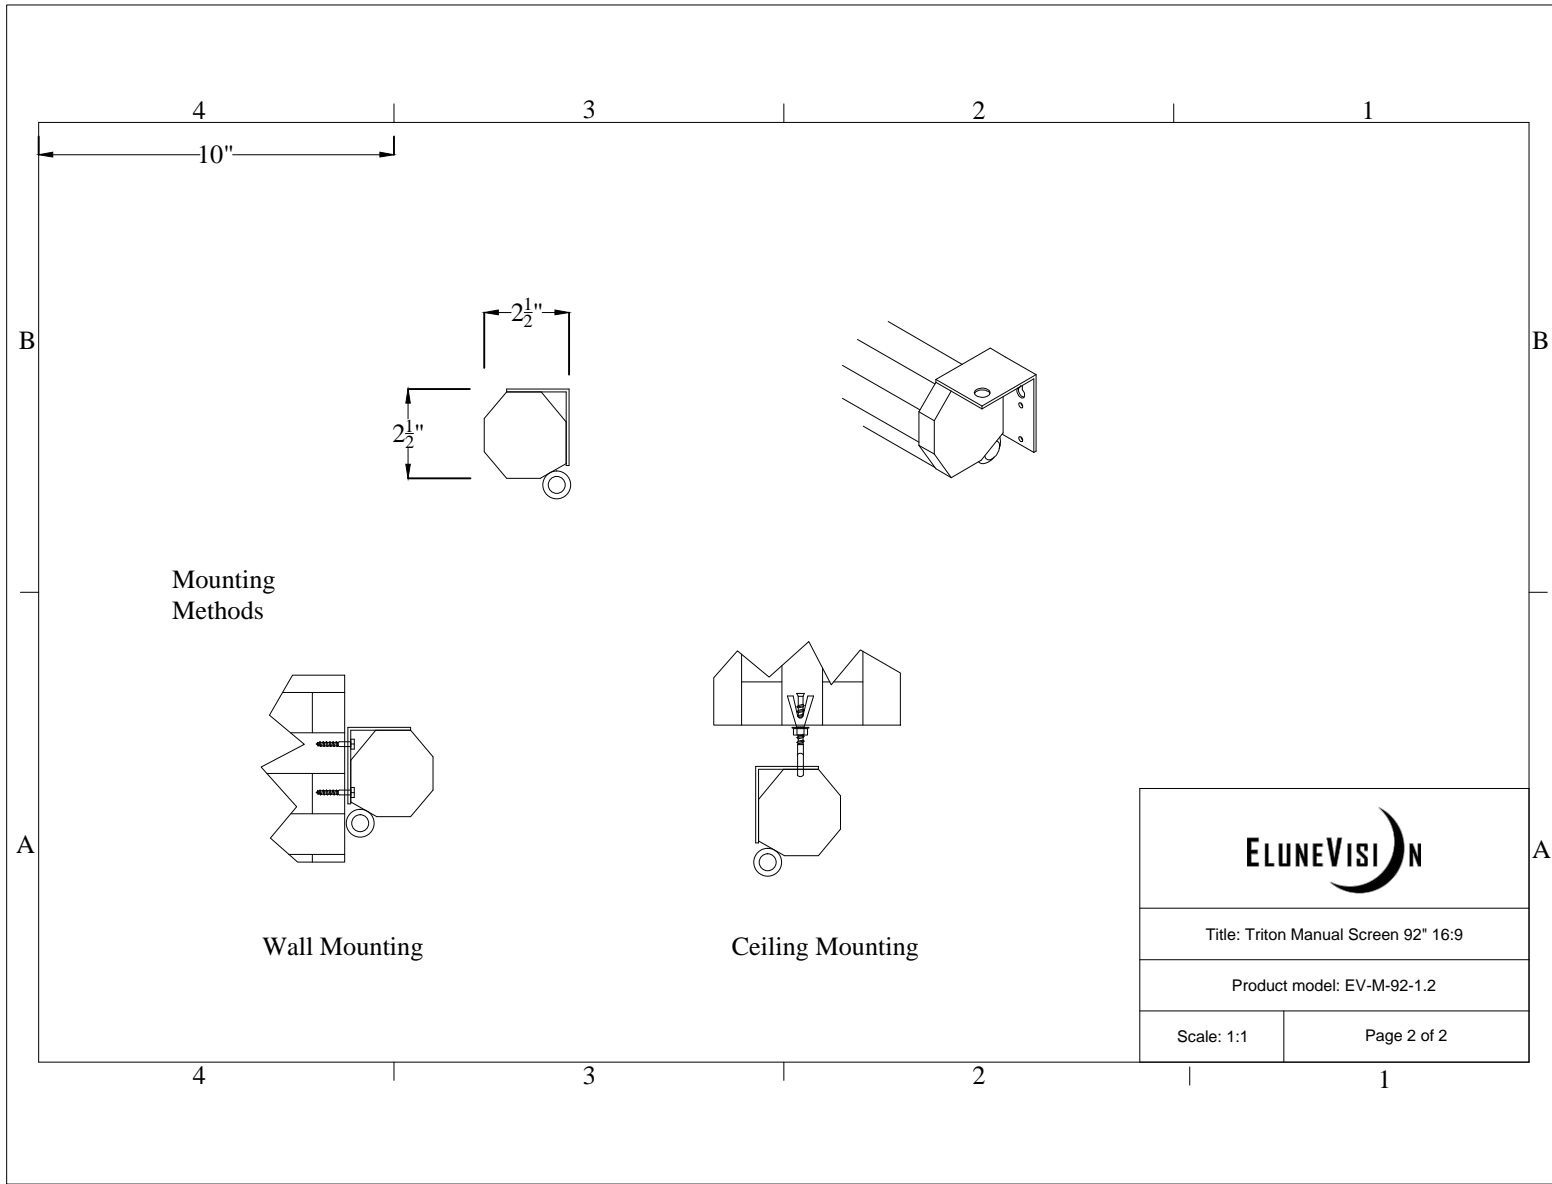

Title: Triton Manual Screen 92" 16:9

Product model: EV-M-92-1.2

Scale: 1:1

Page 1 of 2

Title: Triton Manual Screen 92" 16:9

Product model: EV-M-92-1.2

Scale: 1:1

Page 2 of 2