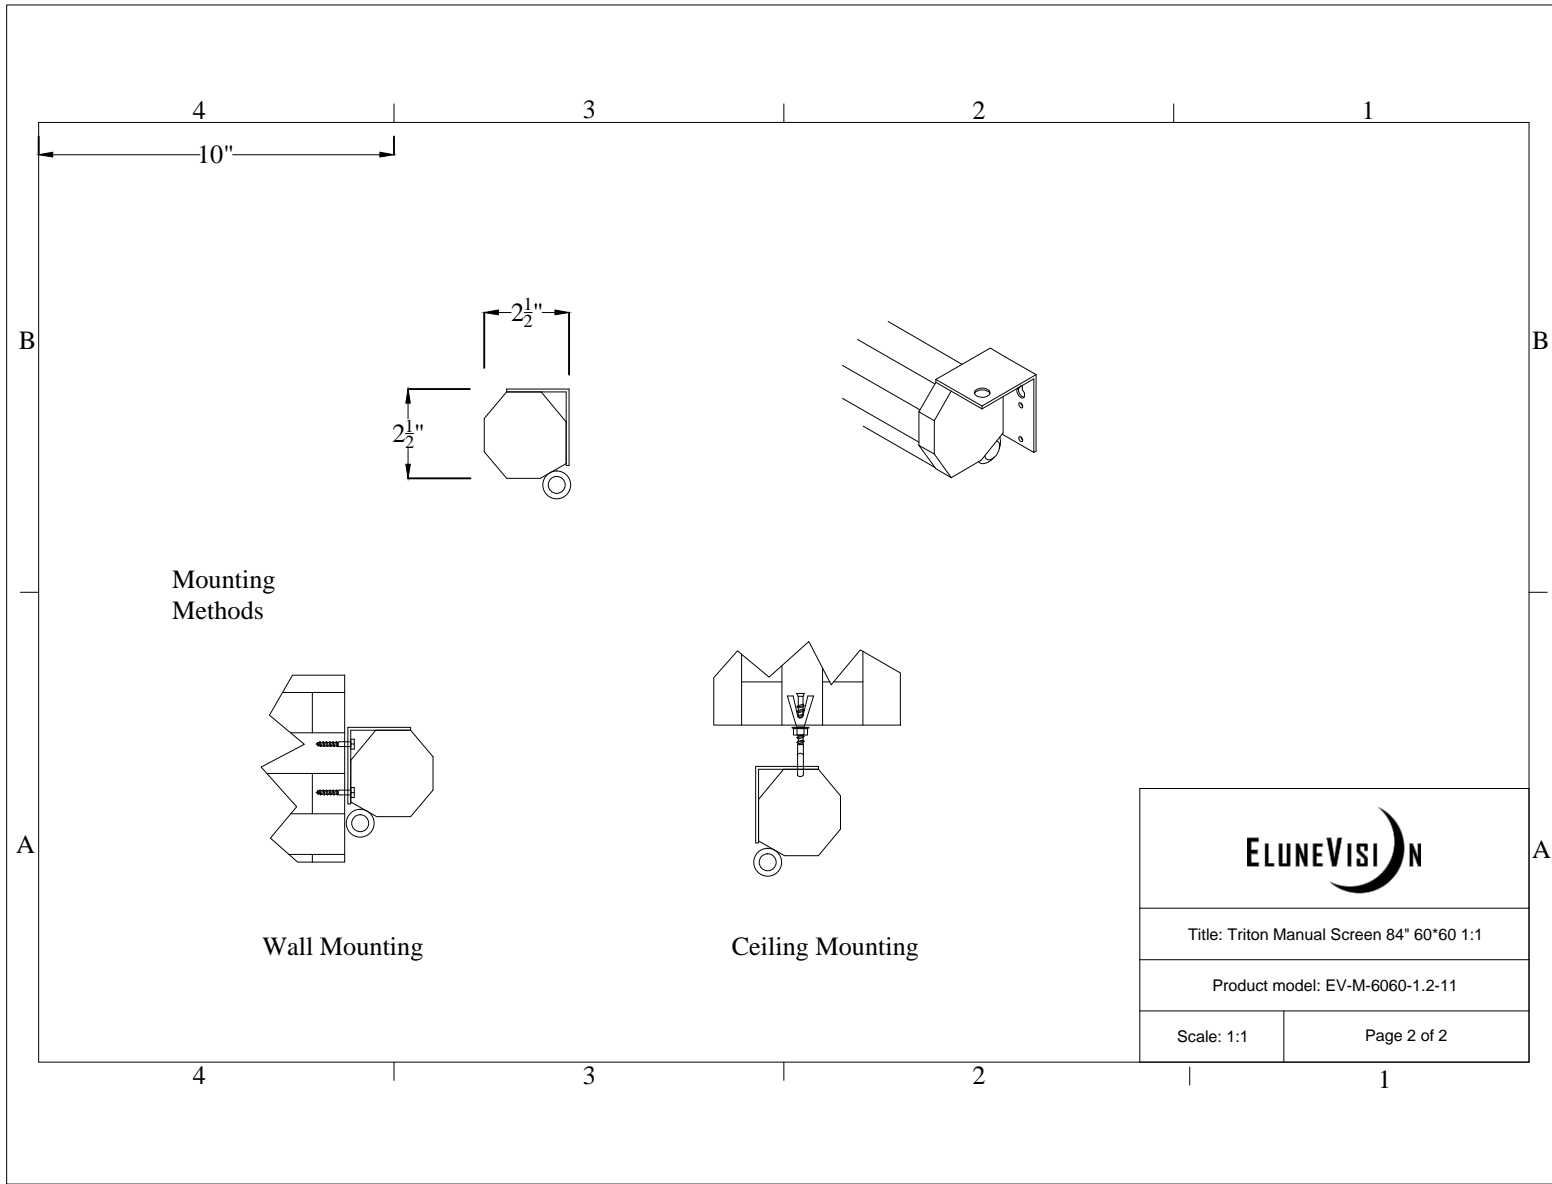

Title: Triton Manual Screen 84" 60"60 1:1

Product model: EV-M-6060-1.2-11

Scale: 1:1

Page 1 of 2

Mounting  
Methods

Wall Mounting

Ceiling Mounting

<b>ELUNEVISION</b>	
Title: Triton Manual Screen 84" 60" 60 1:1	
Product model: EV-M-6060-1.2-11	
Scale: 1:1	Page 2 of 2