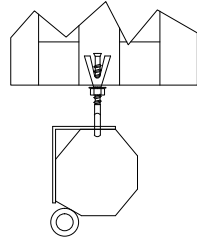

Title: Triton Manual Screen 84" 60"60 1:1

Product model: EV-M-6060-1.2-11

Scale: 1:1

Page 1 of 2

Mounting  
Methods

Wall Mounting

Ceiling Mounting

<b>ELUNEVISION</b>	
Title: Triton Manual Screen 84" 60" 60 1:1	
Product model: EV-M-6060-1.2-11	
Scale: 1:1	Page 2 of 2