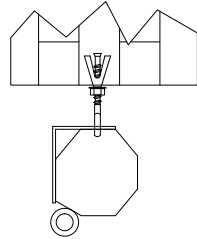

Mounting
Methods

Wall Mounting

Ceiling Mounting

ELUNEVISION	
Title: Triton Manual Screen 70° 50*50 1:1	
Product model: EV-M-5050-1.2-11	
Scale: 1:1	Page 2 of 2