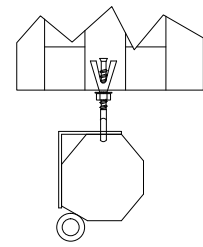

Title: Triton Manual Screen 180" 4:3

Product model: EV-M-180-1.2-4:3

Scale: 1:1

Page 1 of 2

Mounting Methods

Wall Mounting

Ceiling Mounting

ELUNEVISION	
Title: Triton Manual Screen 180° 4:3	
Product model: EV-M-180-1.2-4:3	
Scale: 1:1	Page 2 of 2