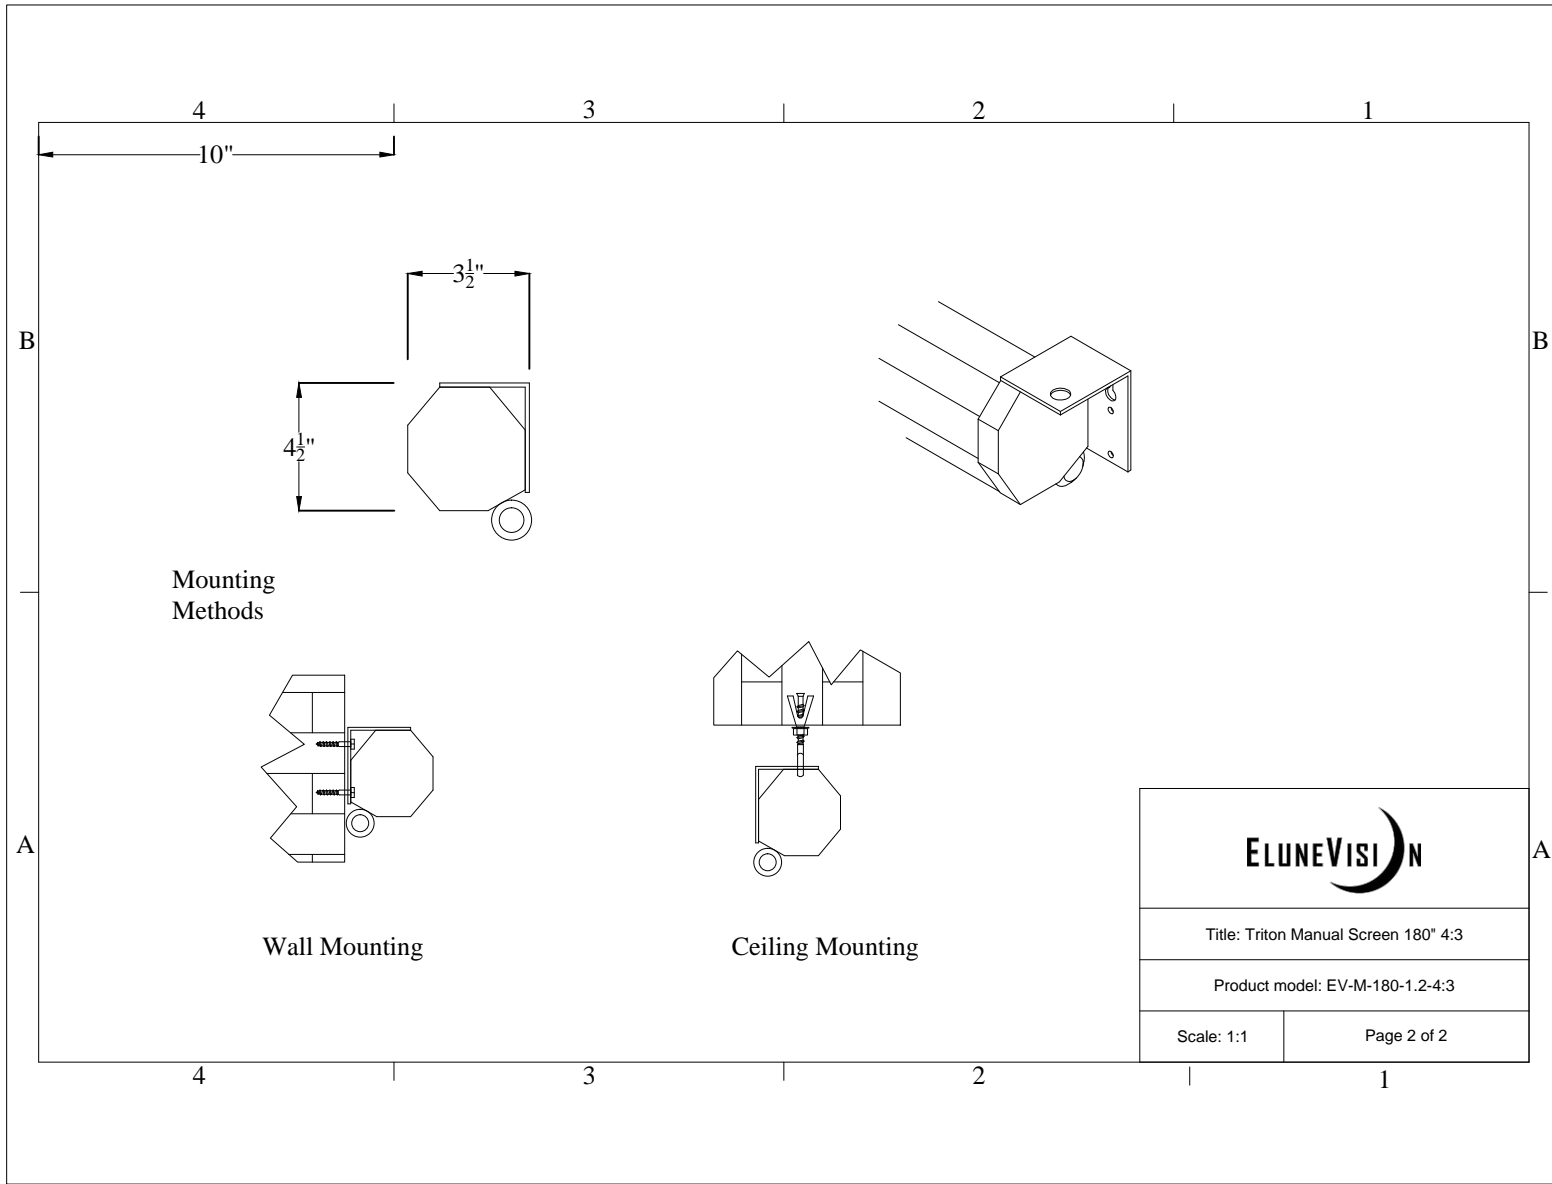

Title: Triton Manual Screen 180" 4:3

Product model: EV-M-180-1.2-4:3

Scale: 1:1

Page 1 of 2

Mounting Methods

Wall Mounting

Ceiling Mounting

ELUNEVISION	
Title: Triton Manual Screen 180° 4:3	
Product model: EV-M-180-1.2-4:3	
Scale: 1:1	Page 2 of 2