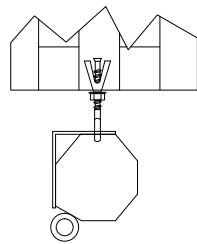

**ELUNEVISION**

Title: Triton Manual Screen 165" 4:3

Product model: EV-M-165-1.2-4:3

Scale: 1:1

Page 1 of 2

Mounting Methods

Wall Mounting

Ceiling Mounting

<b>ELUNEVISION</b>	
Title: Triton Manual Screen 165" 4:3	
Product model: EV-M-165-1.2-4:3	
Scale: 1:1	Page 2 of 2