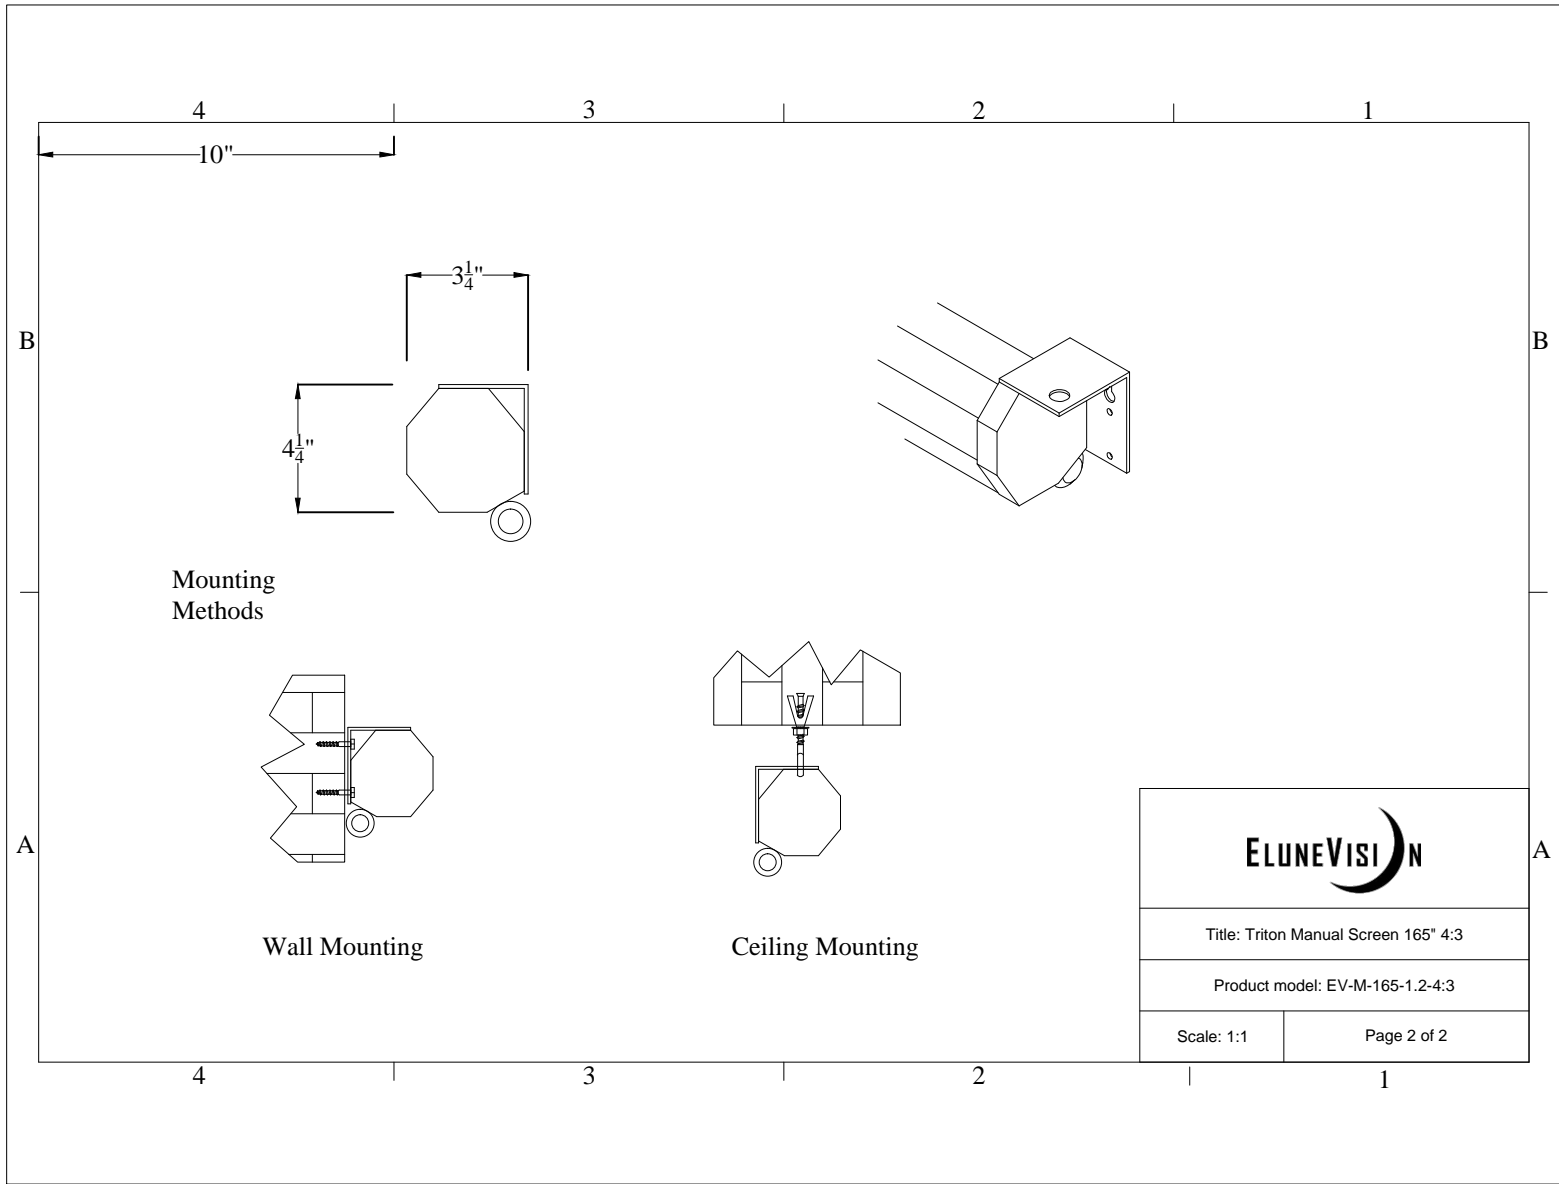

**ELUNEVISION**

Title: Triton Manual Screen 165" 4:3

Product model: EV-M-165-1.2-4:3

Scale: 1:1

Page 1 of 2

Mounting Methods

Wall Mounting

Ceiling Mounting

<b>ELUNEVISION</b>	
Title: Triton Manual Screen 165" 4:3	
Product model: EV-M-165-1.2-4:3	
Scale: 1:1	Page 2 of 2