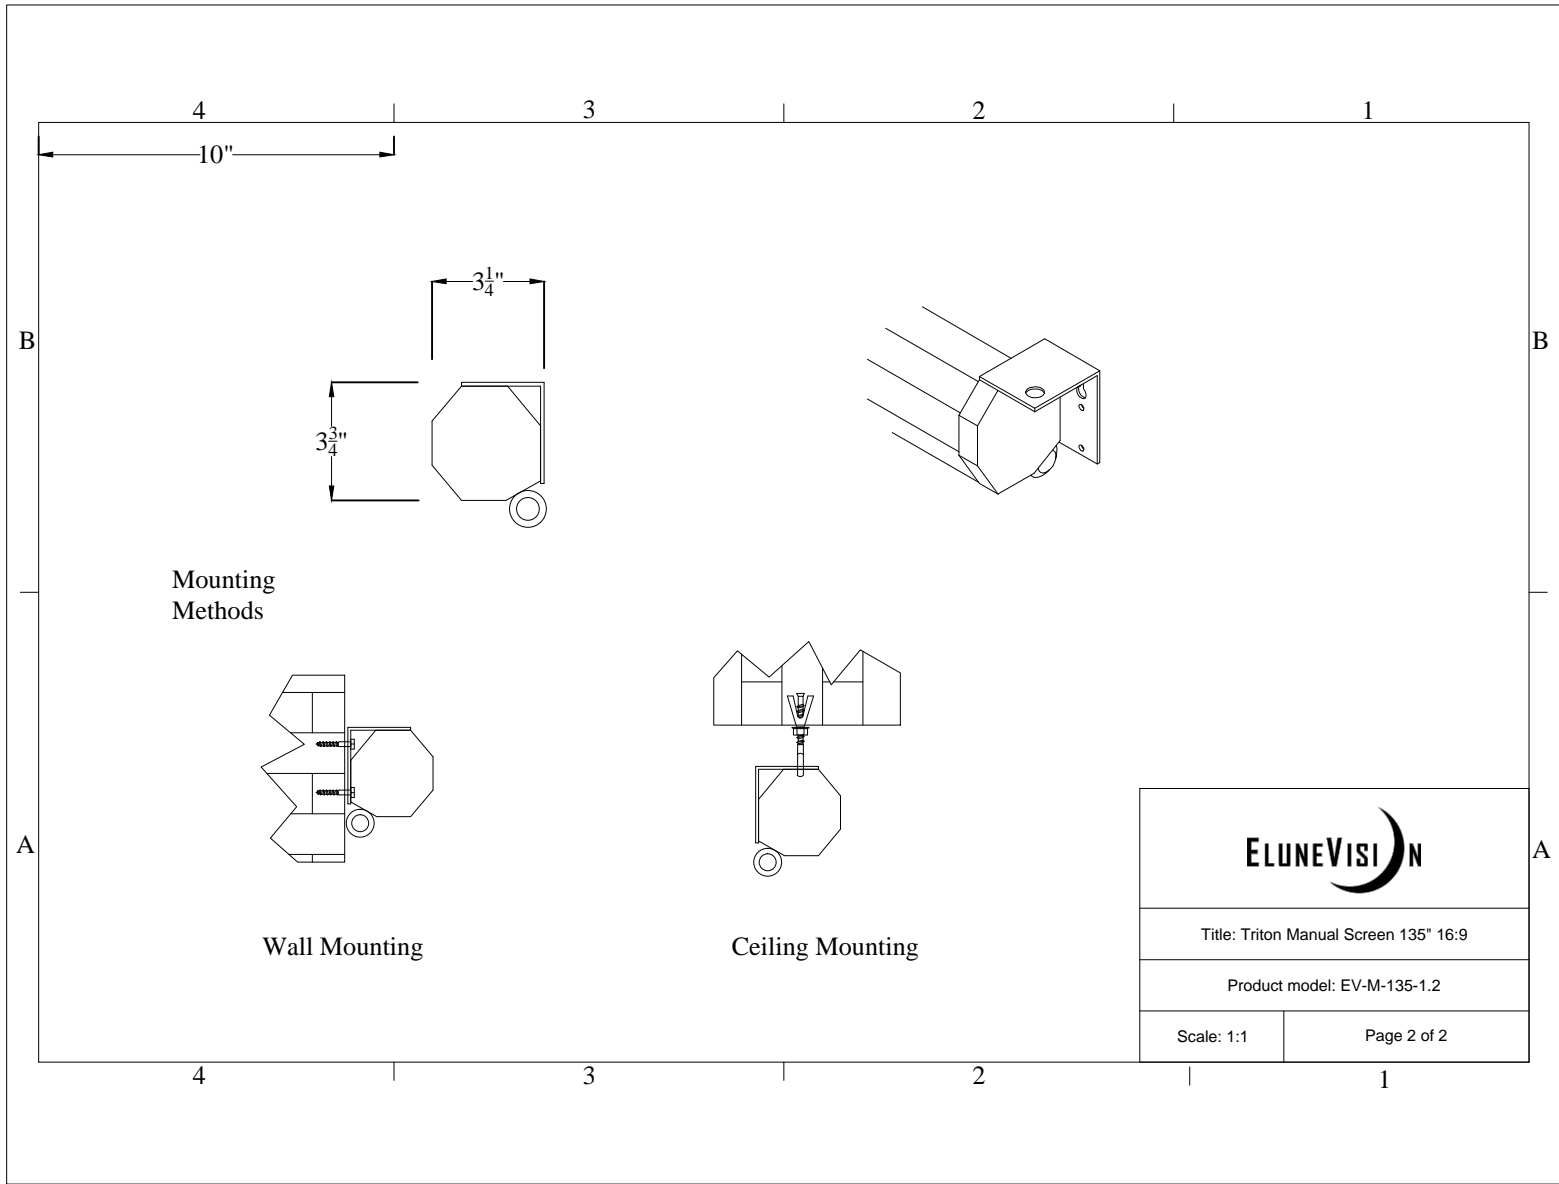

Title: Triton Manual Screen 135" 16:9

Product model: EV-M-135-1.2

Scale: 1:1

Page 1 of 2

Title: Triton Manual Screen 135" 16:9

Product model: EV-M-135-1.2

Scale: 1:1

Page 2 of 2