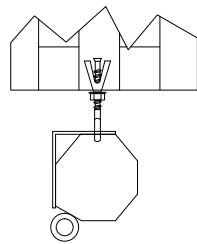

Title: Triton Manual Screen 128" 16:9

Product model: EV-M-128-1.2

Scale: 1:1

Page 1 of 2

Mounting Methods

Wall Mounting

Ceiling Mounting

<b>ELUNEVISION</b>	
Title: Triton Manual Screen 128" 16:9	
Product model: EV-M-128-1.2	
Scale: 1:1	Page 2 of 2