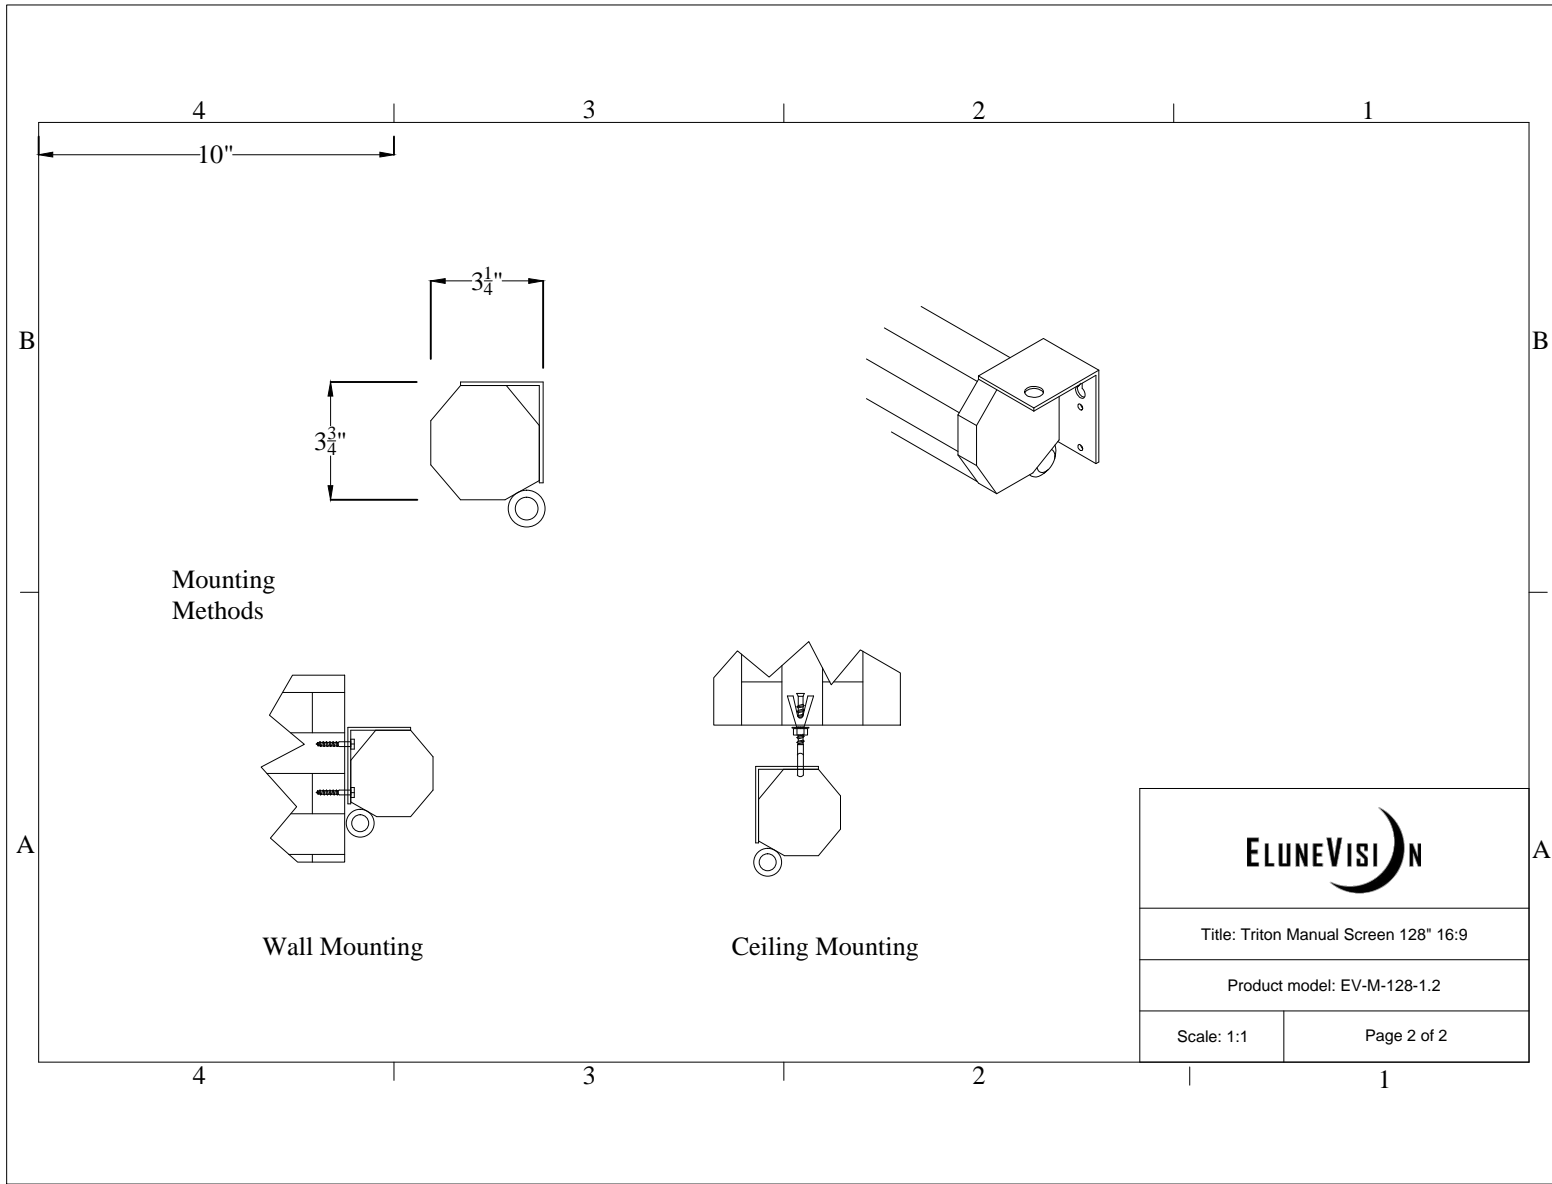

Title: Triton Manual Screen 128" 16:9

Product model: EV-M-128-1.2

Scale: 1:1

Page 1 of 2

Mounting Methods

Wall Mounting

Ceiling Mounting

<b>ELUNEVISION</b>	
Title: Triton Manual Screen 128" 16:9	
Product model: EV-M-128-1.2	
Scale: 1:1	Page 2 of 2