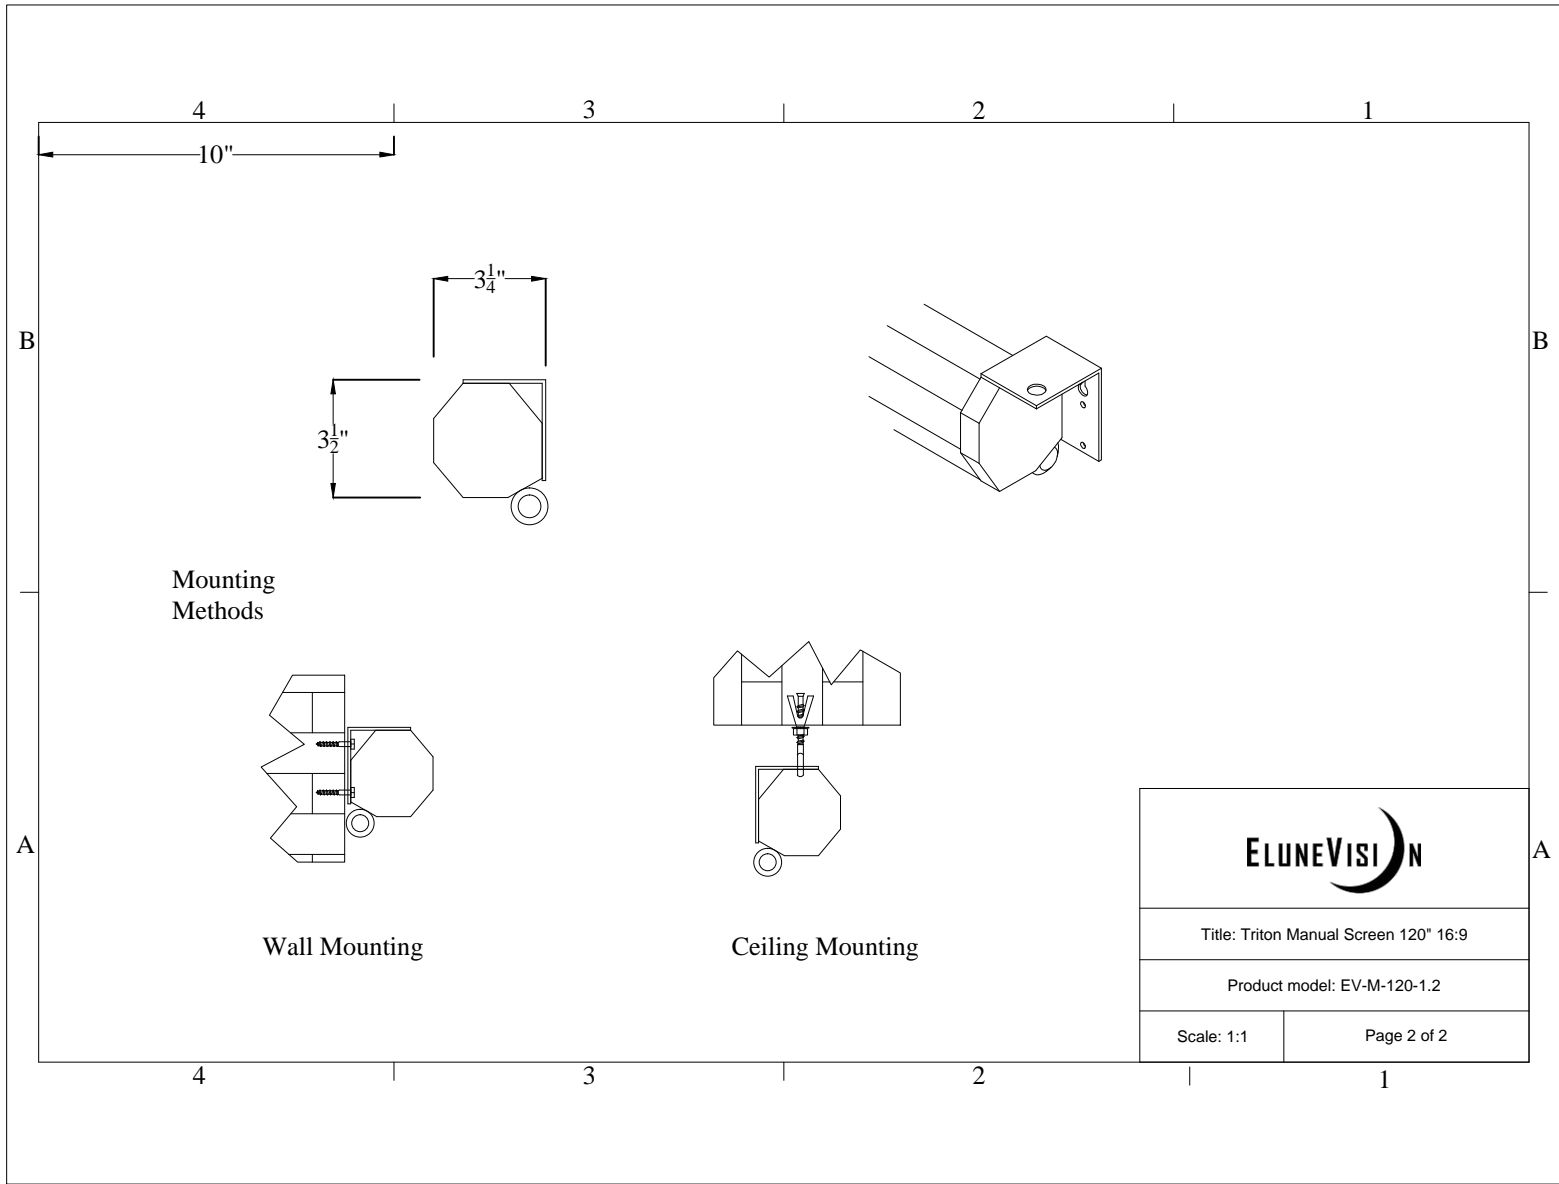

Title: Triton Manual Screen 120" 16:9

Product model: EV-M-120-1.2

Scale: 1:1

Page 1 of 2

Title: Triton Manual Screen 120" 16:9

Product model: EV-M-120-1.2

Scale: 1:1

Page 2 of 2