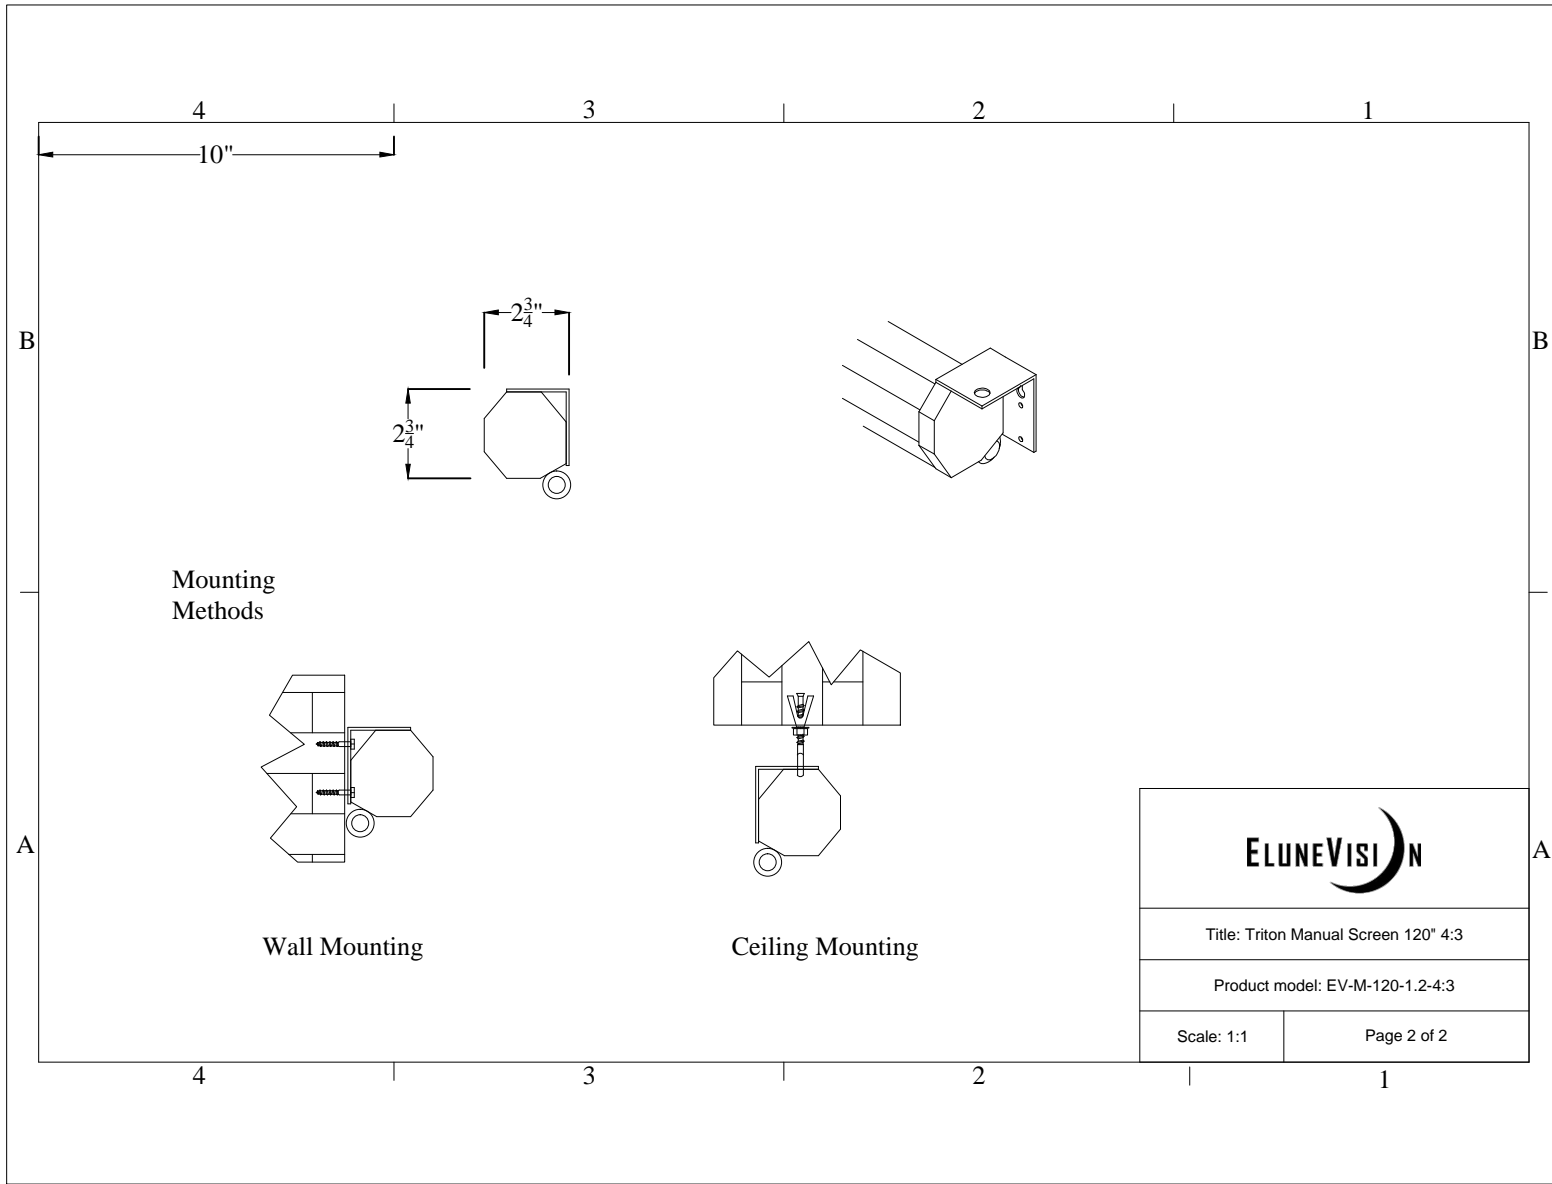

Title: Triton Manual Screen 120" 4:3

Product model: EV-M-120-1.2-4:3

Scale: 1:1

Page 1 of 2

Mounting
Methods

Wall Mounting

Ceiling Mounting

ELUNEVISION	
Title: Triton Manual Screen 120" 4:3	
Product model: EV-M-120-1.2-4:3	
Scale: 1:1	Page 2 of 2