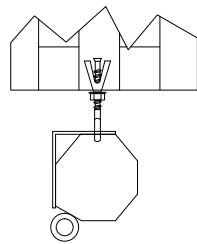

Title: Triton Manual Screen 120" 4:3

Product model: EV-M-120-1.2-4:3

Scale: 1:1

Page 1 of 2

Mounting
Methods

Wall Mounting

Ceiling Mounting

ELUNEVISION	
Title: Triton Manual Screen 120" 4:3	
Product model: EV-M-120-1.2-4:3	
Scale: 1:1	Page 2 of 2