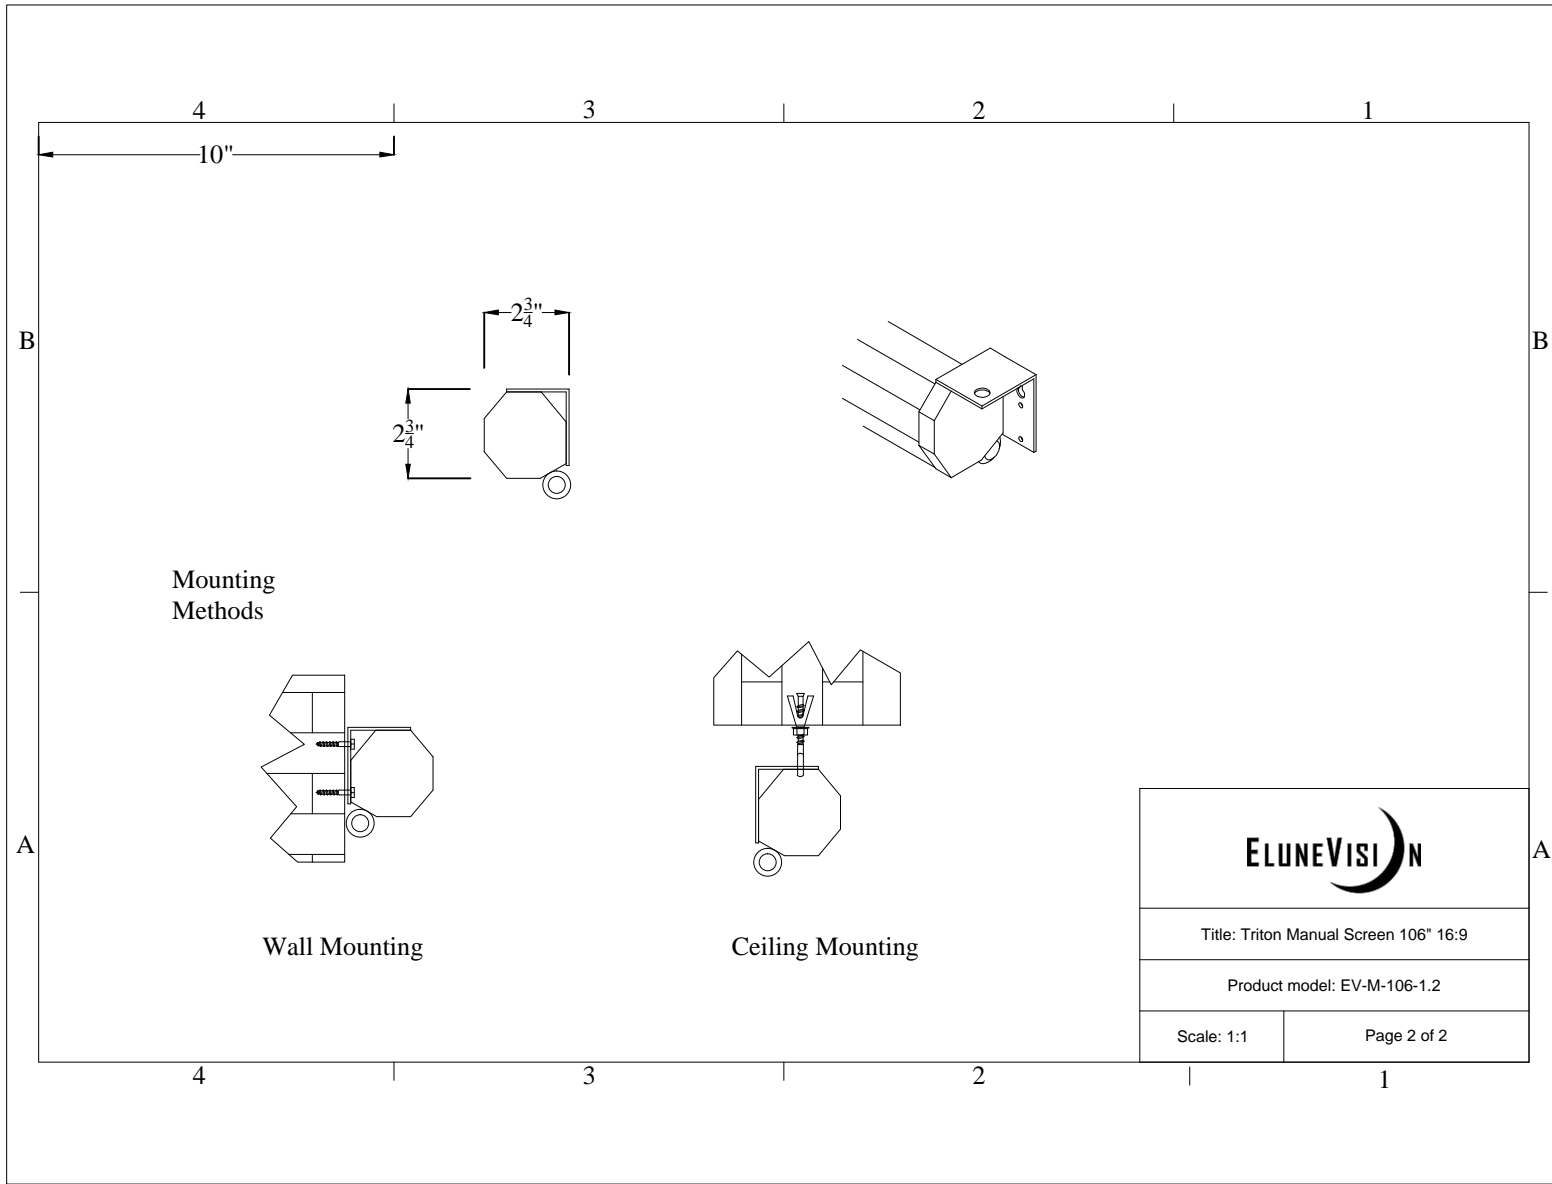

Title: Triton Manual Screen 106" 16:9

Product model: EV-M-106-1.2

Scale: 1:1

Page 1 of 2

Title: Triton Manual Screen 106" 16:9

Product model: EV-M-106-1.2

Scale: 1:1

Page 2 of 2