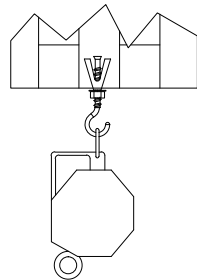

Mounting
Methods

Wall Mounting

Ceiling Mounting

Title: Motorized Projection Screen 120" 16:9

Product model: EV-J-120-1.2

Scale: 1:1

Page 2 of 2