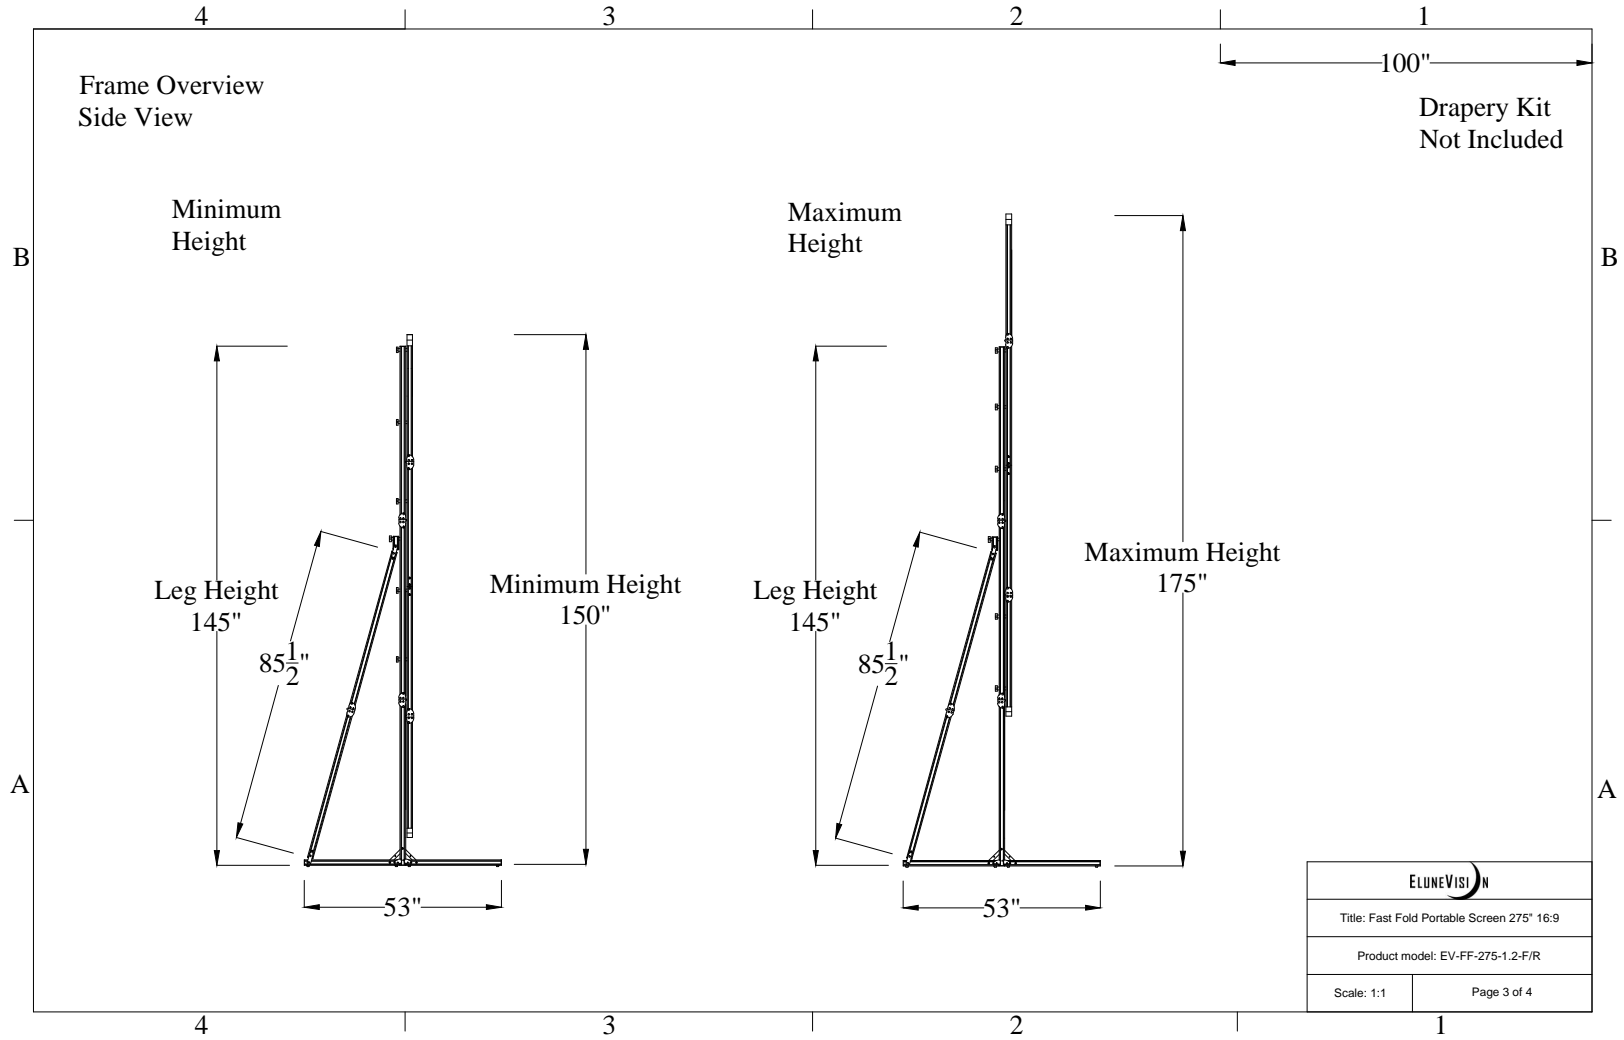

<b>ELUNEVISI</b>	
Title: Fast Fold Portable Screen 275" 16:9	
Product model: EV-FF-275-1.2-F/R	
Scale: 1:1	Page 2 of 4

Frame Overview  
Side View

Drapery Kit  
Not Included

ELUNEVISION	
Title: Fast Fold Portable Screen 275" 16:9	
Product model: EV-FF-275-1.2-F/R	
Scale: 1:1	Page 3 of 4

<b>ELUNEVISION</b>	
Title: Fast Fold Portable Screen 230" 16:9	
Product model: EV-FF-230-1.2-F/R	
Scale: 1:1	Page 4 of 4