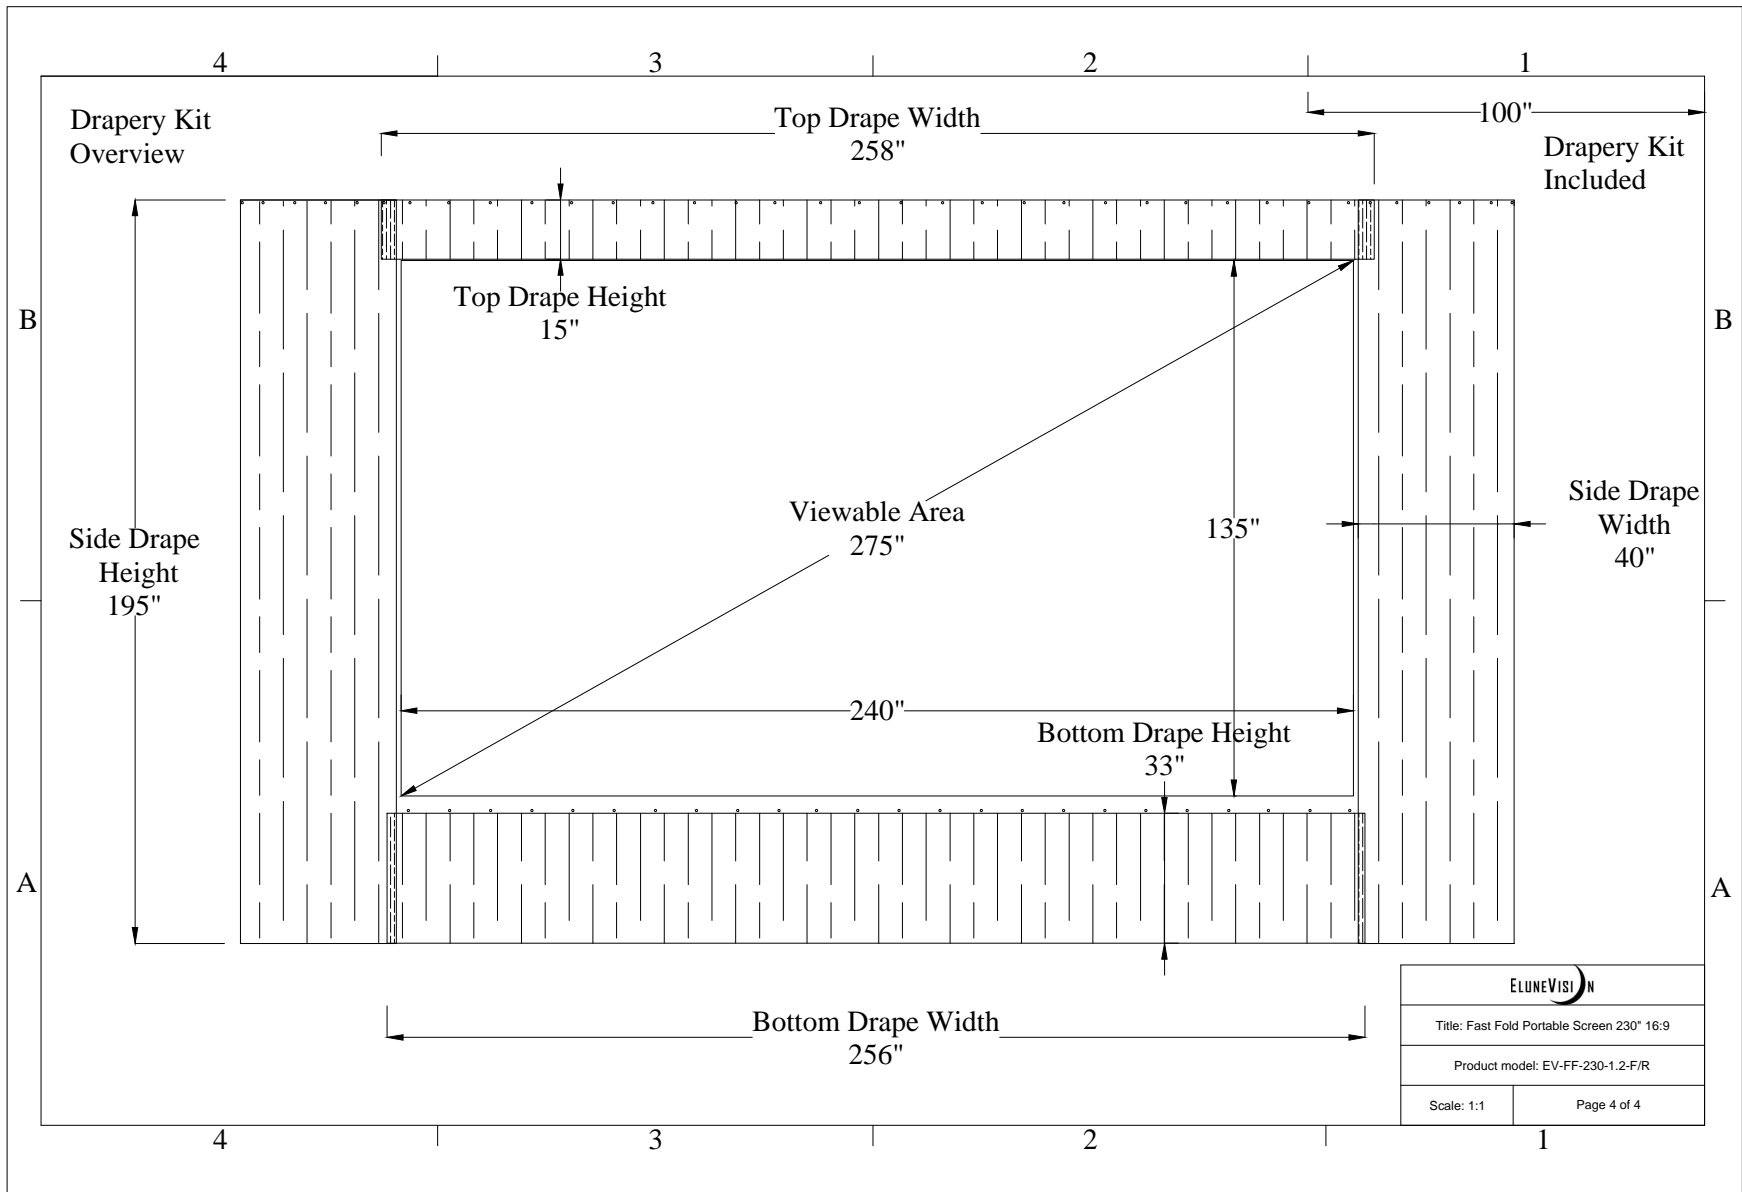

<b>ELUNEVISI</b>	
Title: Fast Fold Portable Screen 275" 16:9	
Product model: EV-FF-275-1.2-F/R	
Scale: 1:1	Page 2 of 4

Frame Overview  
Side View

Drapery Kit  
Not Included

ELUNEVISION	
Title: Fast Fold Portable Screen 275" 16:9	
Product model: EV-FF-275-1.2-F/R	
Scale: 1:1	Page 3 of 4

<b>ELUNEVISION</b>	
Title: Fast Fold Portable Screen 230" 16:9	
Product model: EV-FF-230-1.2-F/R	
Scale: 1:1	Page 4 of 4