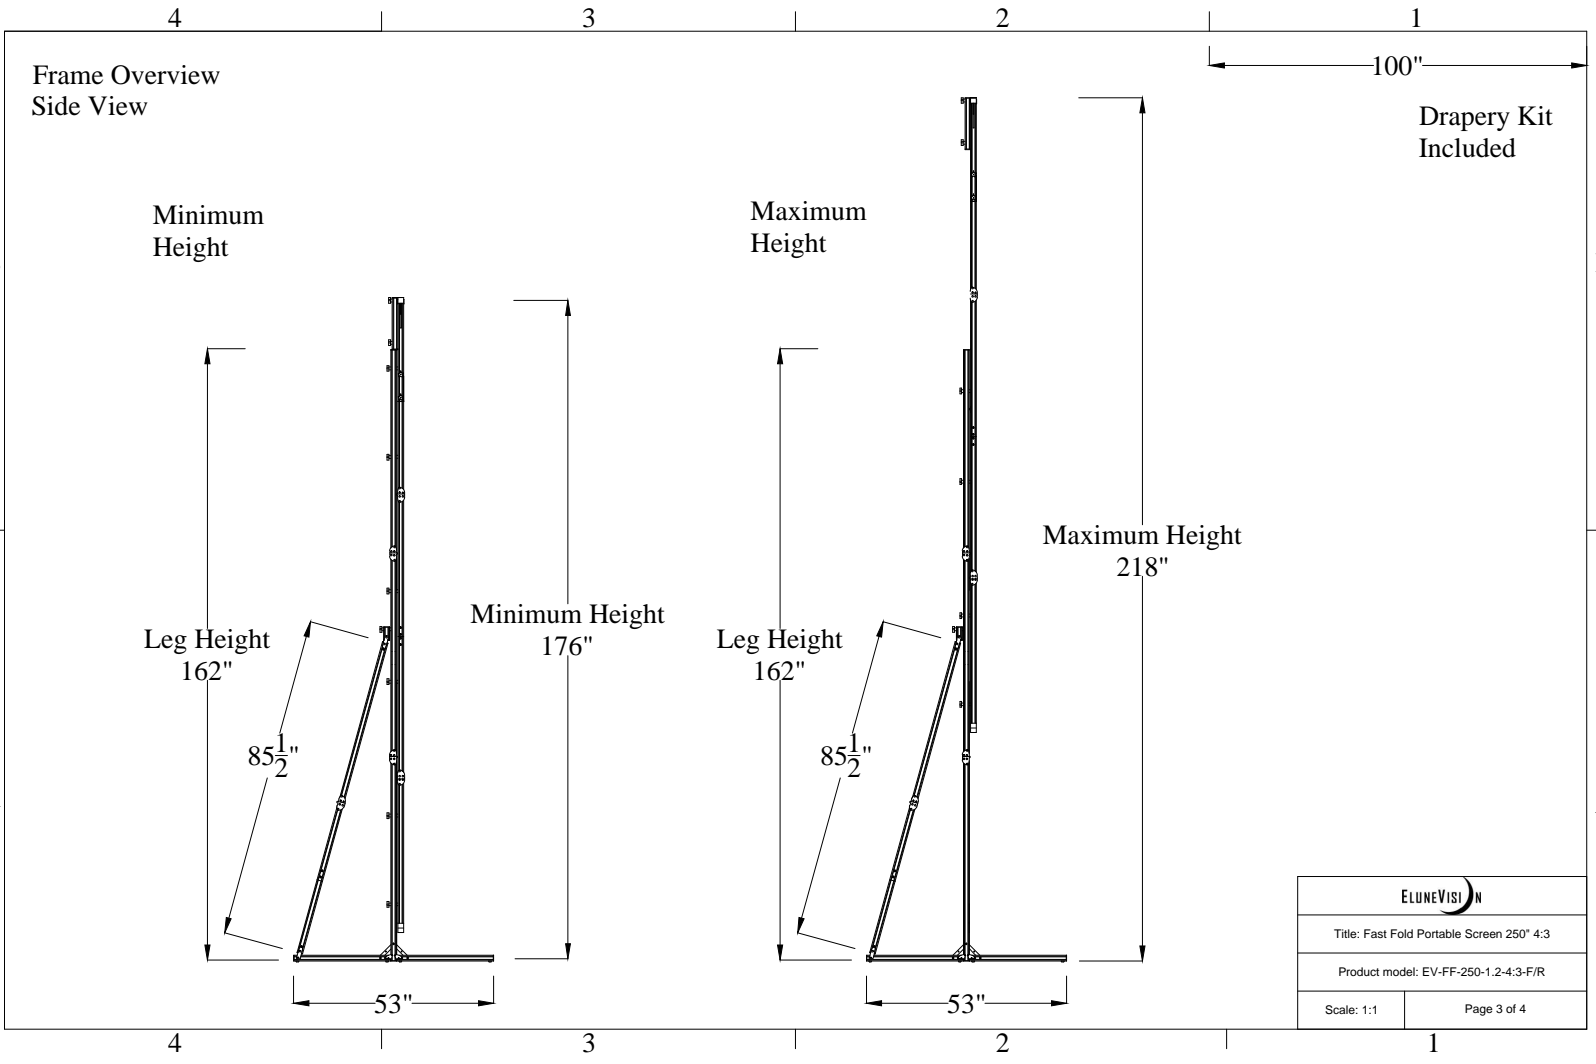

ELUNEVISI 	
Title: Fast Fold Portable Screen 250" 4:3	
Product model: EV-FF-250-1.2-4:3-F/R	
Scale: 1:1	Page 1 of 4

ELUNEVISION	
Title: Fast Fold Portable Screen 250" 4:3	
Product model: EV-FF-250-1.2-4:3-F/R	
Scale: 1:1	Page 3 of 4

Frame Overview
Side View

ELUNEVISION	
Title: Fast Fold Portable Screen 250' 4:3	
Product model: EV-FF-250-1.2-4:3-F/R	
Scale: 1:1	Page 4 of 4