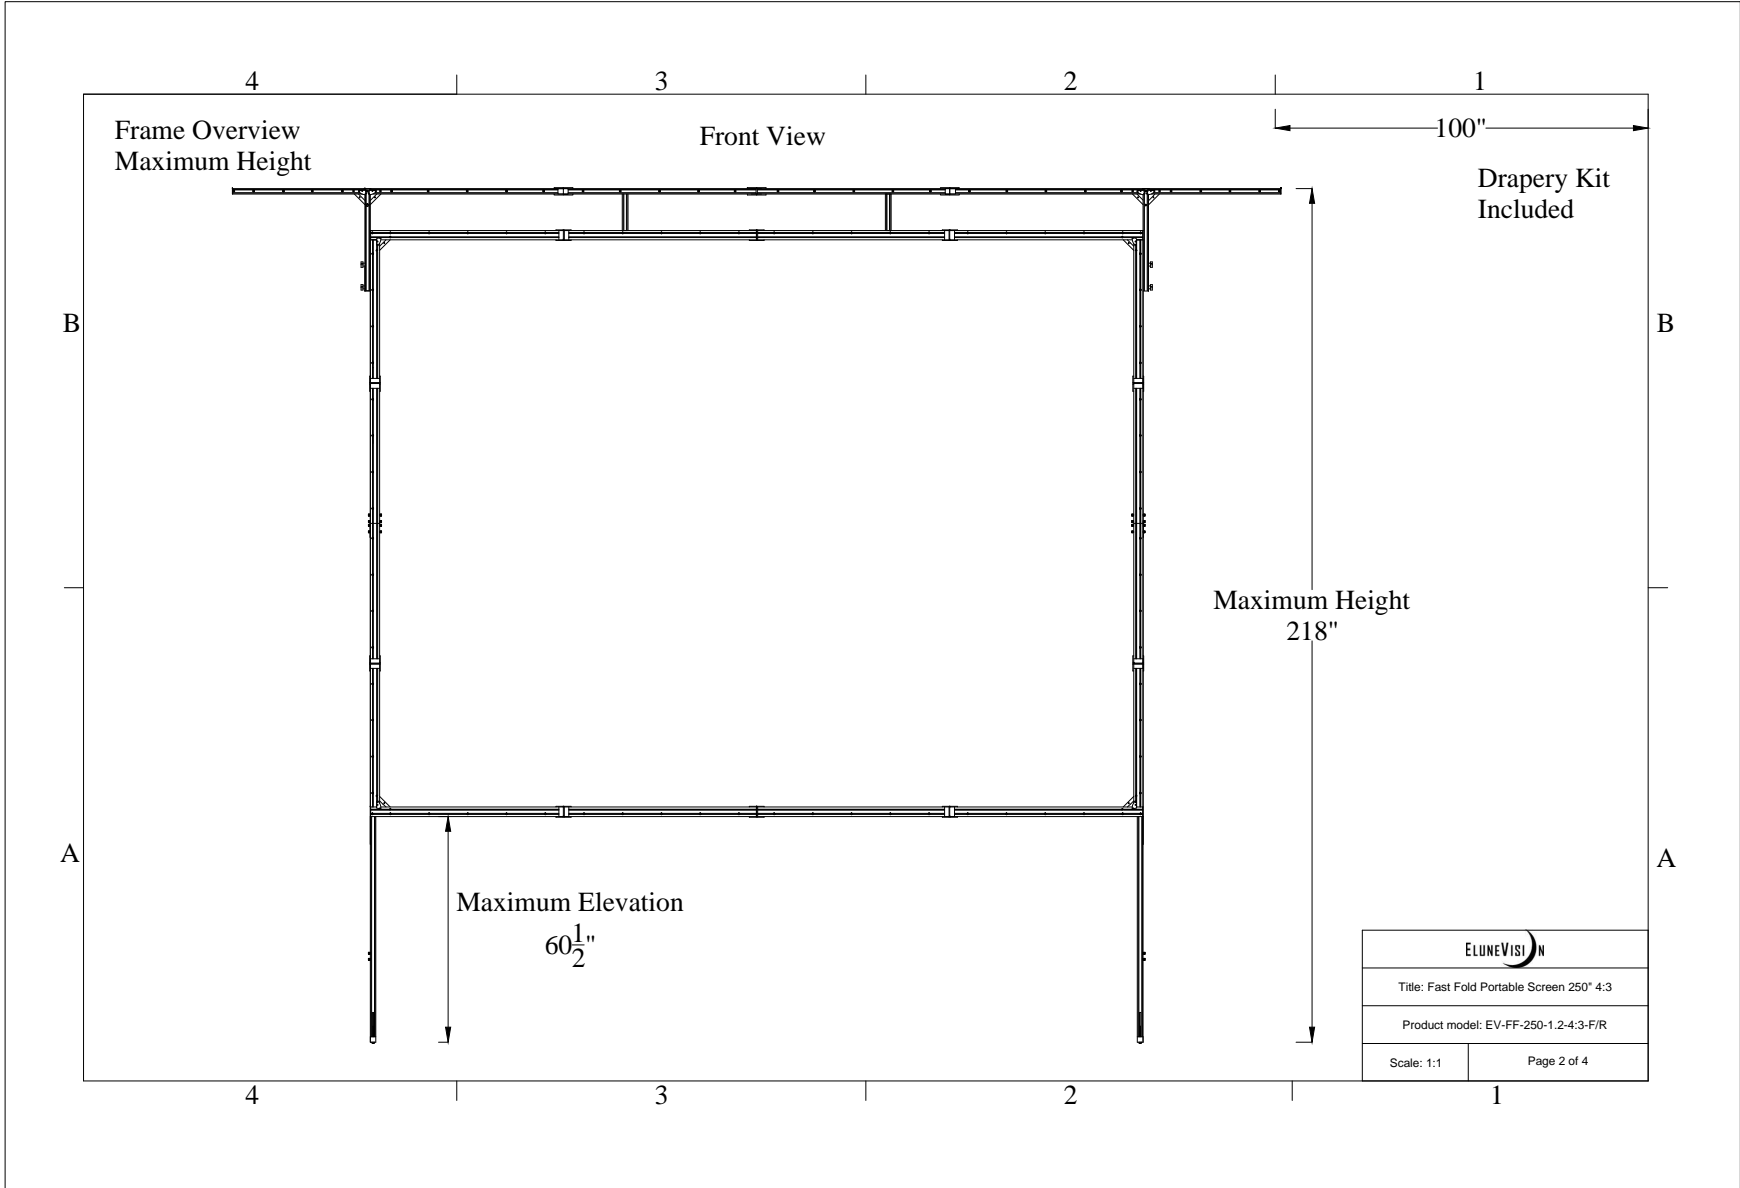

ELUNEVISI 	
Title: Fast Fold Portable Screen 250" 4:3	
Product model: EV-FF-250-1.2-4:3-F/R	
Scale: 1:1	Page 1 of 4

ELUNEVISION	
Title: Fast Fold Portable Screen 250" 4:3	
Product model: EV-FF-250-1.2-4:3-F/R	
Scale: 1:1	Page 3 of 4

Frame Overview
Side View

ELUNEVISION	
Title: Fast Fold Portable Screen 250' 4:3	
Product model: EV-FF-250-1.2-4:3-F/R	
Scale: 1:1	Page 4 of 4