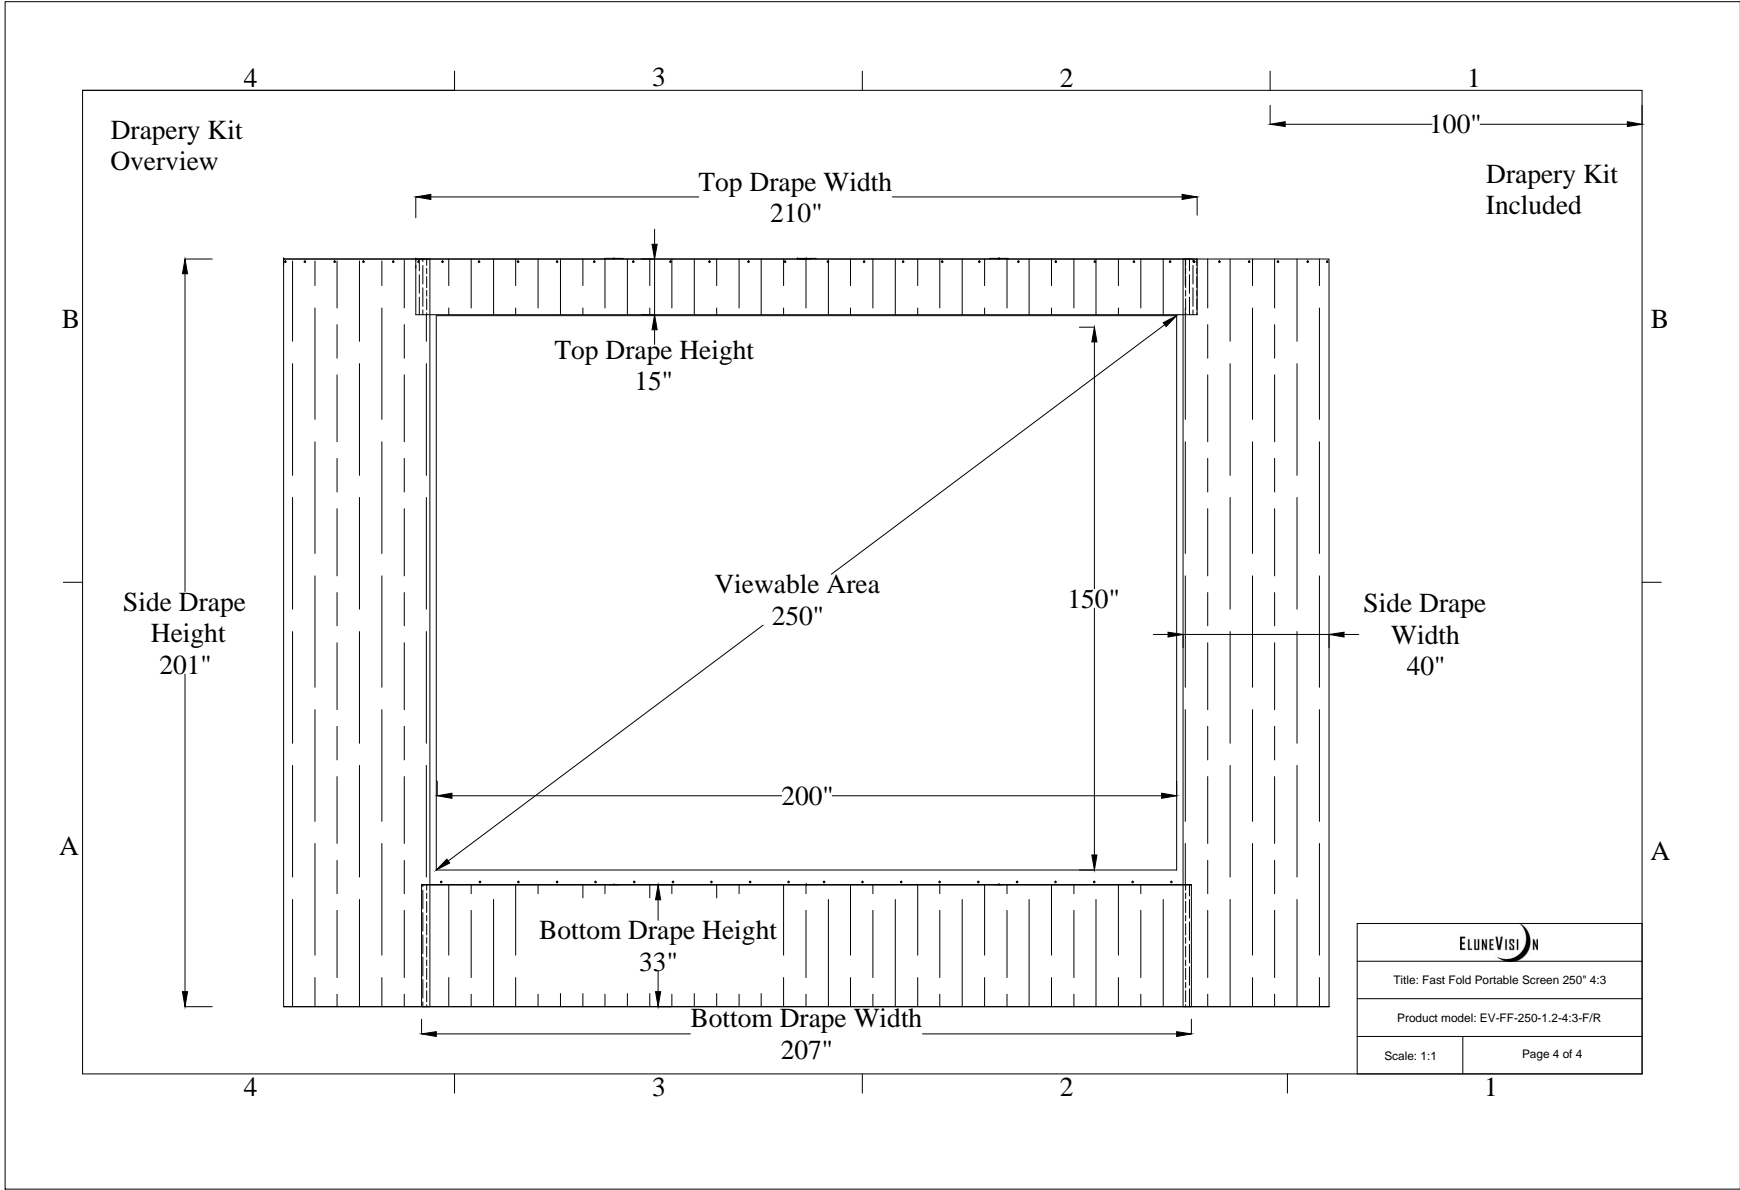

ELUNEVISI 	
Title: Fast Fold Portable Screen 250" 4:3	
Product model: EV-FF-250-1.2-4:3-F/R	
Scale: 1:1	Page 1 of 4

ELUNEVISION	
Title: Fast Fold Portable Screen 250" 4:3	
Product model: EV-FF-250-1.2-4:3-F/R	
Scale: 1:1	Page 3 of 4

Frame Overview
Side View

ELUNEVISION	
Title: Fast Fold Portable Screen 250' 4:3	
Product model: EV-FF-250-1.2-4:3-F/R	
Scale: 1:1	Page 4 of 4