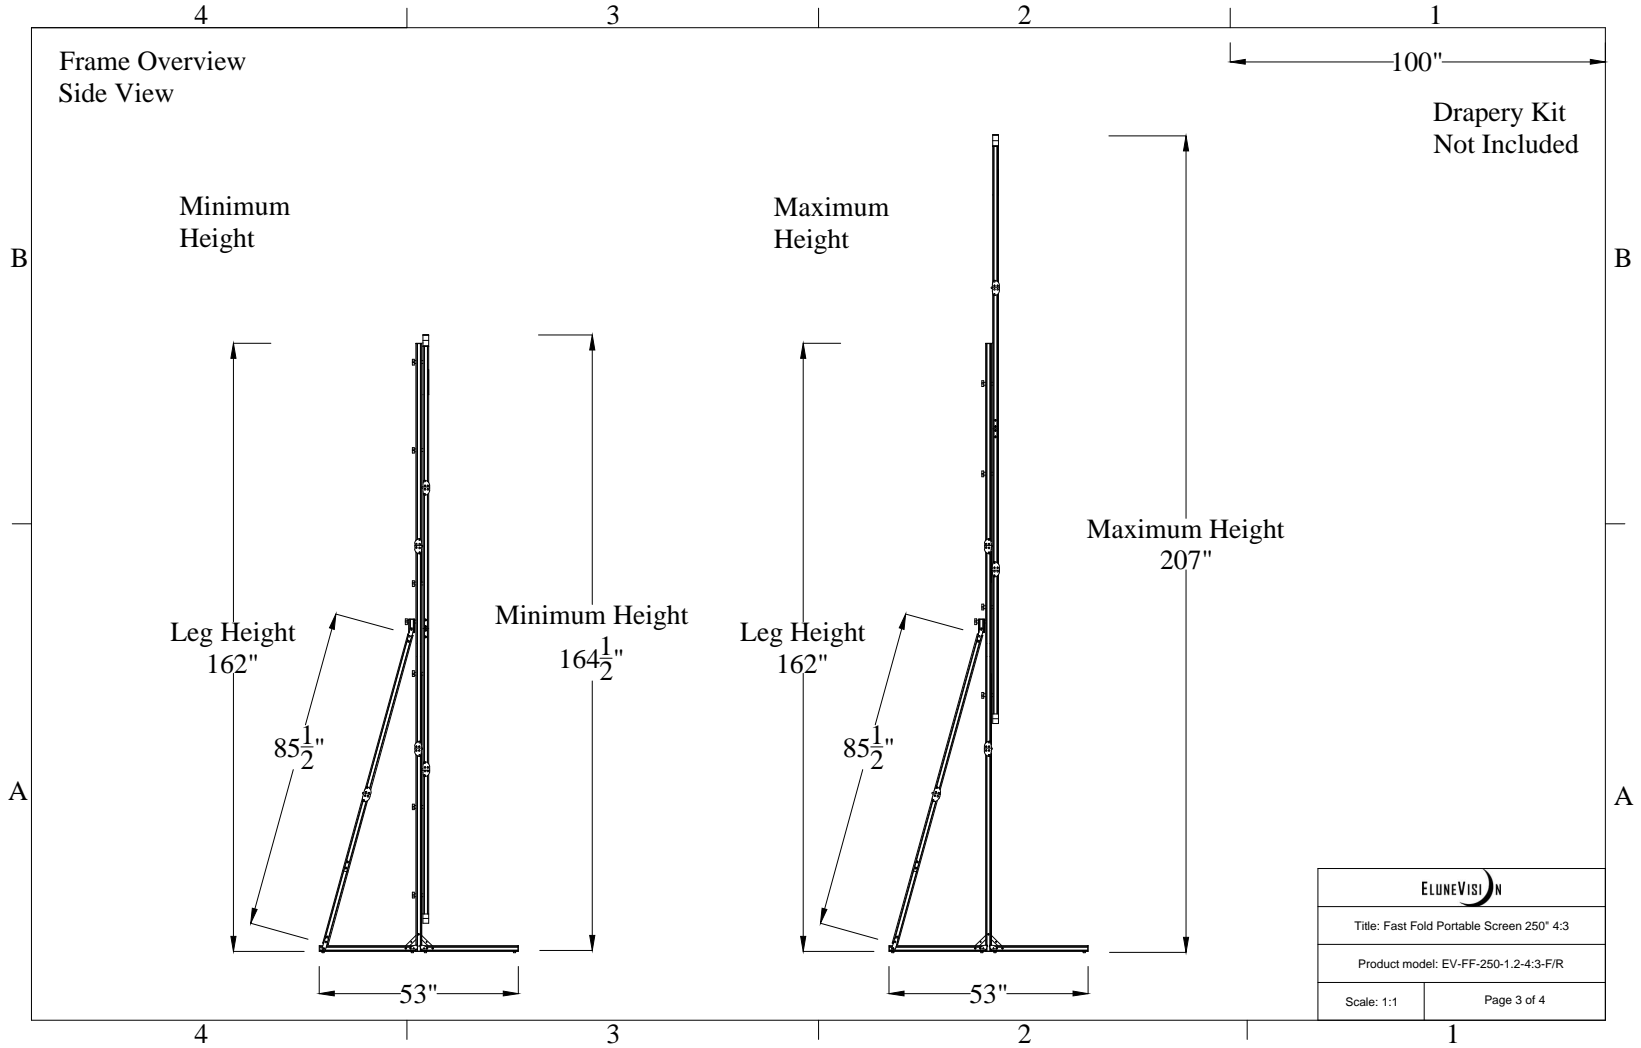

Frame Overview
Maximum Height

Front View

100"

Drapery Kit
Not Included

B

B

Maximum Height
207"

A

A

Maximum Elevation
60 $\frac{1}{2}$ "

ELUNEVISION

Title: Fast Fold Portable Screen 250' 4:3

Product model: EV-FF-250-1.2-4.3-F/R

Scale: 1:1

Page 2 of 4

4

3

2

1

Frame Overview
Side View

Draperly Kit
Not Included

ELUNEVISI N	
Title: Fast Fold Portable Screen 250' 4:3	
Product model: EV-FF-250-1.2-4:3-F/R	
Scale: 1:1	Page 3 of 4