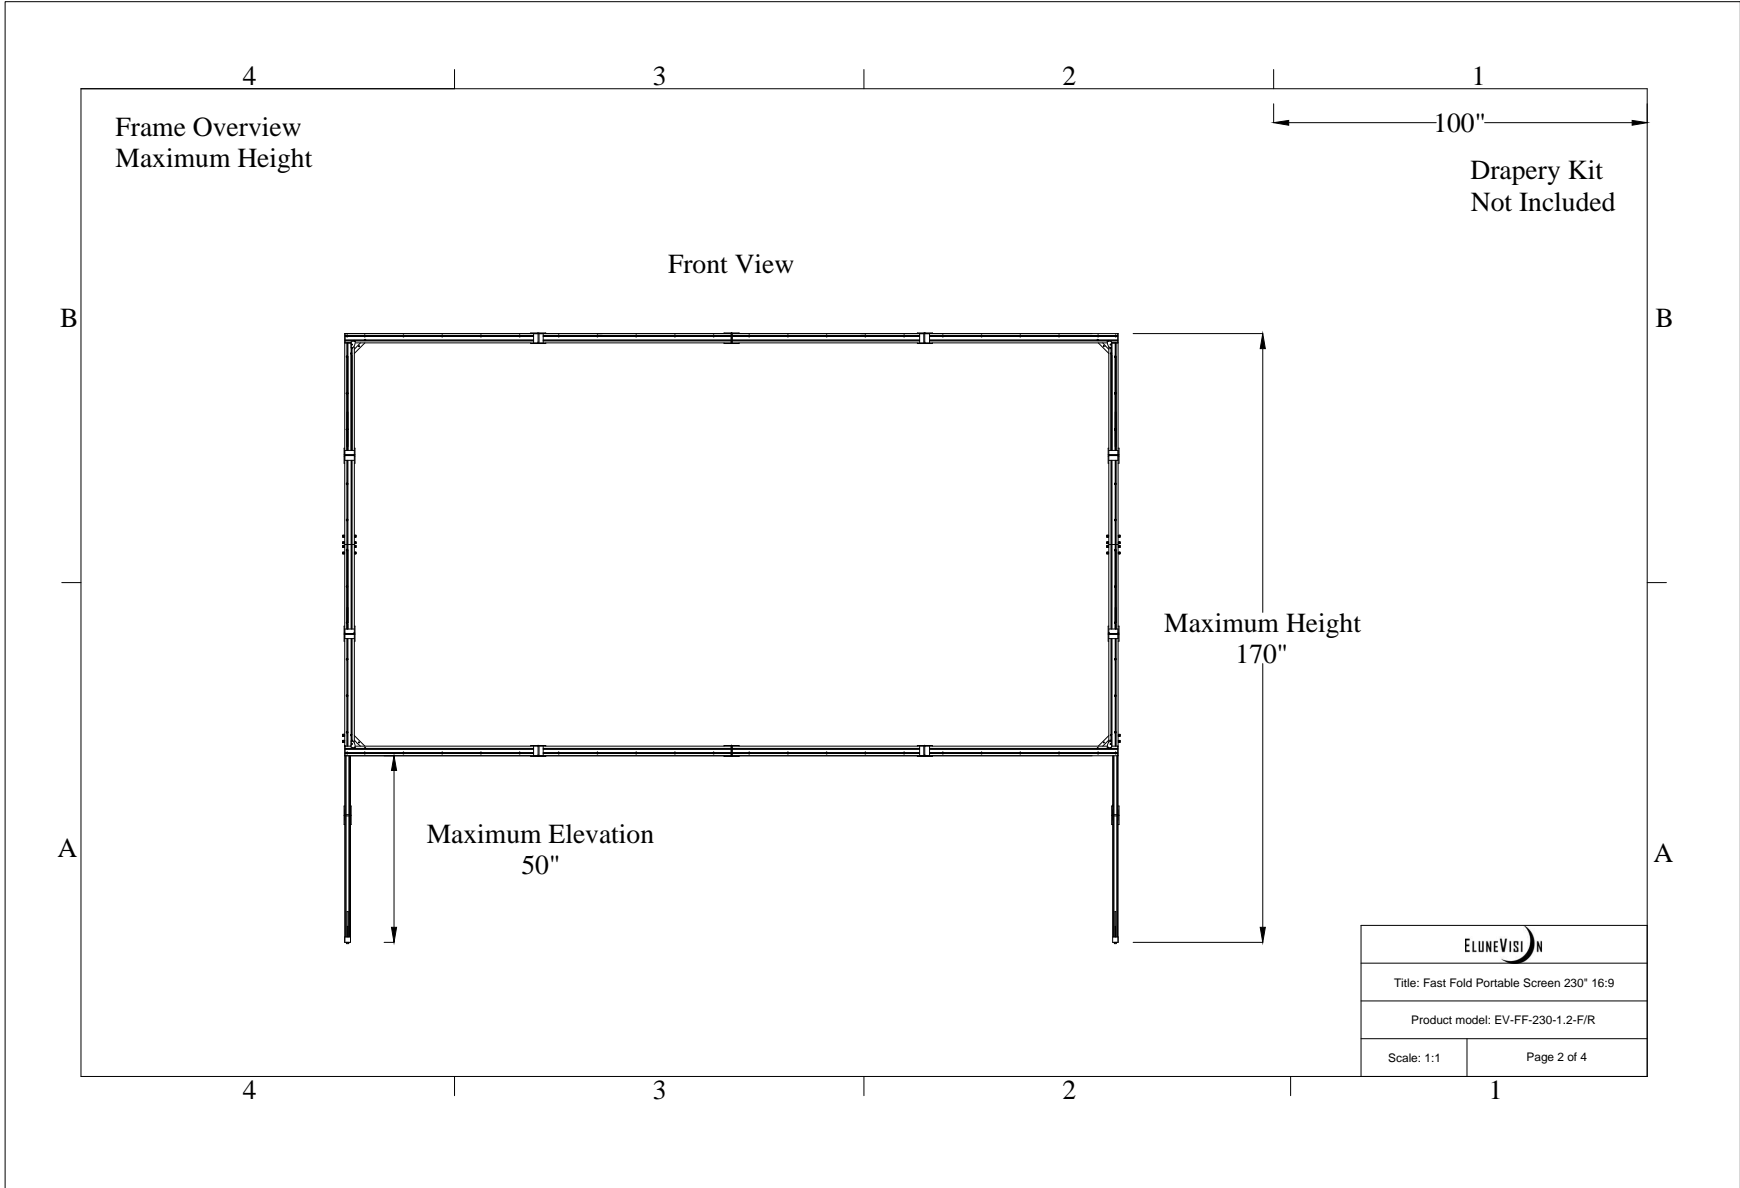

ELUNEVISION	
Title: Fast Fold Portable Screen 230" 16:9	
Product model: EV-FF-230-1.2-F/R	
Scale: 1:1	Page 1 of 4

Frame Overview
Maximum Height

100"

Drapery Kit
Not Included

Front View

B

B

Maximum Height
170"

Maximum Elevation
50"

A

A

	
Title: Fast Fold Portable Screen 230" 16:9	
Product model: EV-FF-230-1.2-F/R	
Scale: 1:1	Page 2 of 4

4

3

2

1