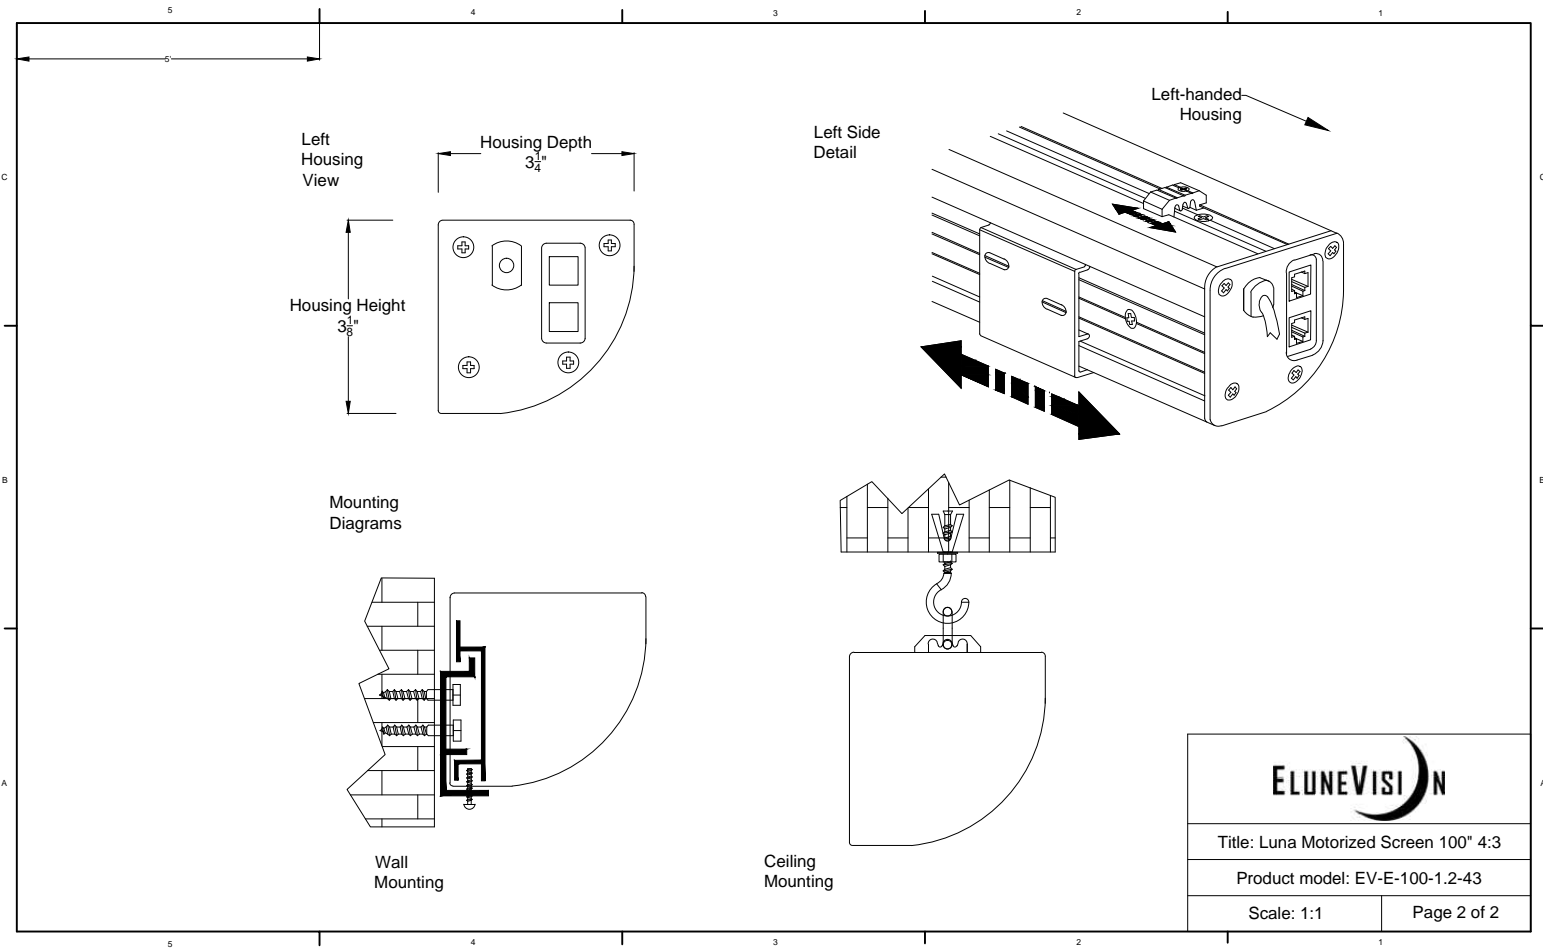


	
Title: Luna Motorized Screen 100" 4:3	
Product model: EV-E-100-1.2-43	
Scale: 1:10	Page 1 of 2

ELUNEVISI N	
Title: Luna Motorized Screen 100" 4:3	
Product model: EV-E-100-1.2-43	
Scale: 1:1	Page 2 of 2