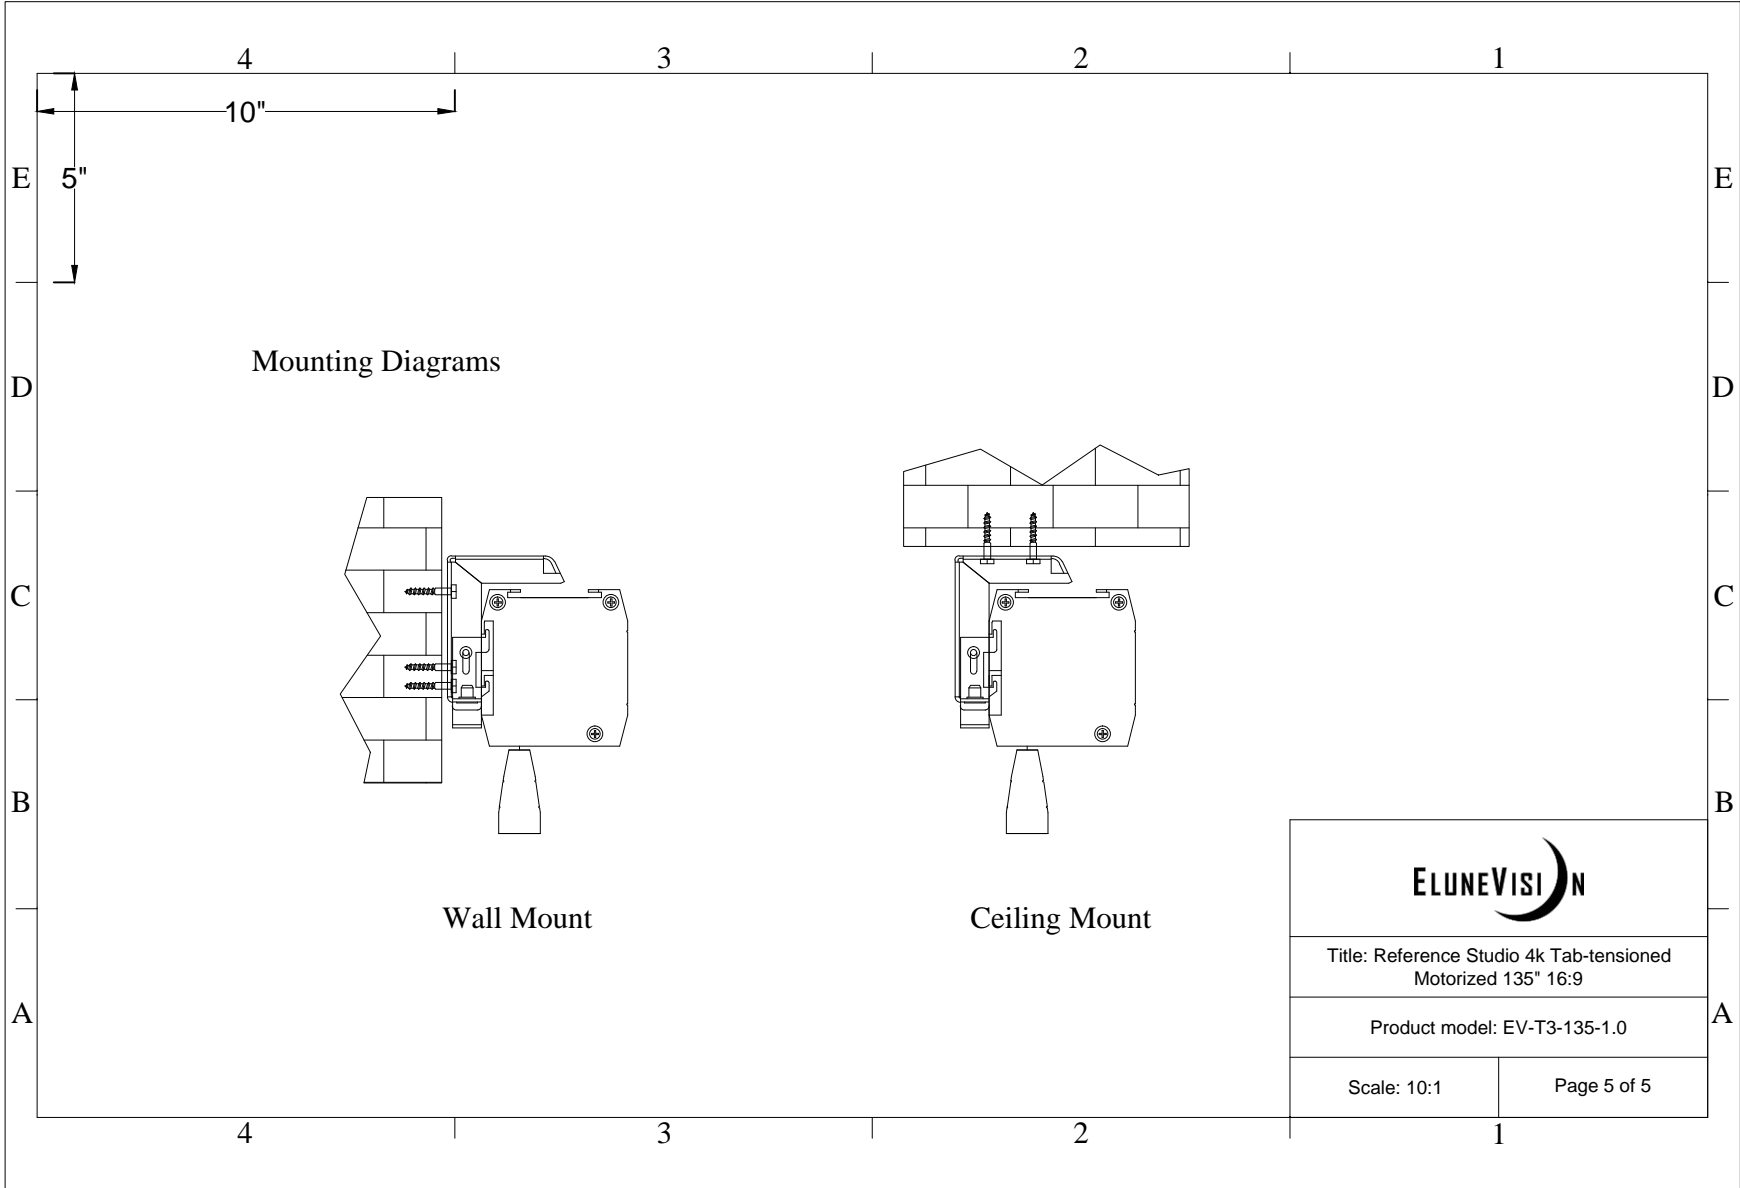

Title: Reference Studio 4k Tab-Tensioned  
Motorized 135" 16:9

Product model: EV-T3-135-1.0

Scale: 1:1

Page 1 of 3

**RJ 45 Layout**

- 1. COM
- 2. Down
- 3. Stop
- 4. Up
- 5. Unused
- 6. RS485 DCD (1)
- 7. RS485 TXD (3)
- 8. Vcc

<b>ELUNEVISION</b>	
Title: Reference Studio 4k Tab-tensioned Motorized 135" 16:9	
Product model: EV-T3-135-1.0	
Not to Scale Not to Proportion	Page 4 of 5