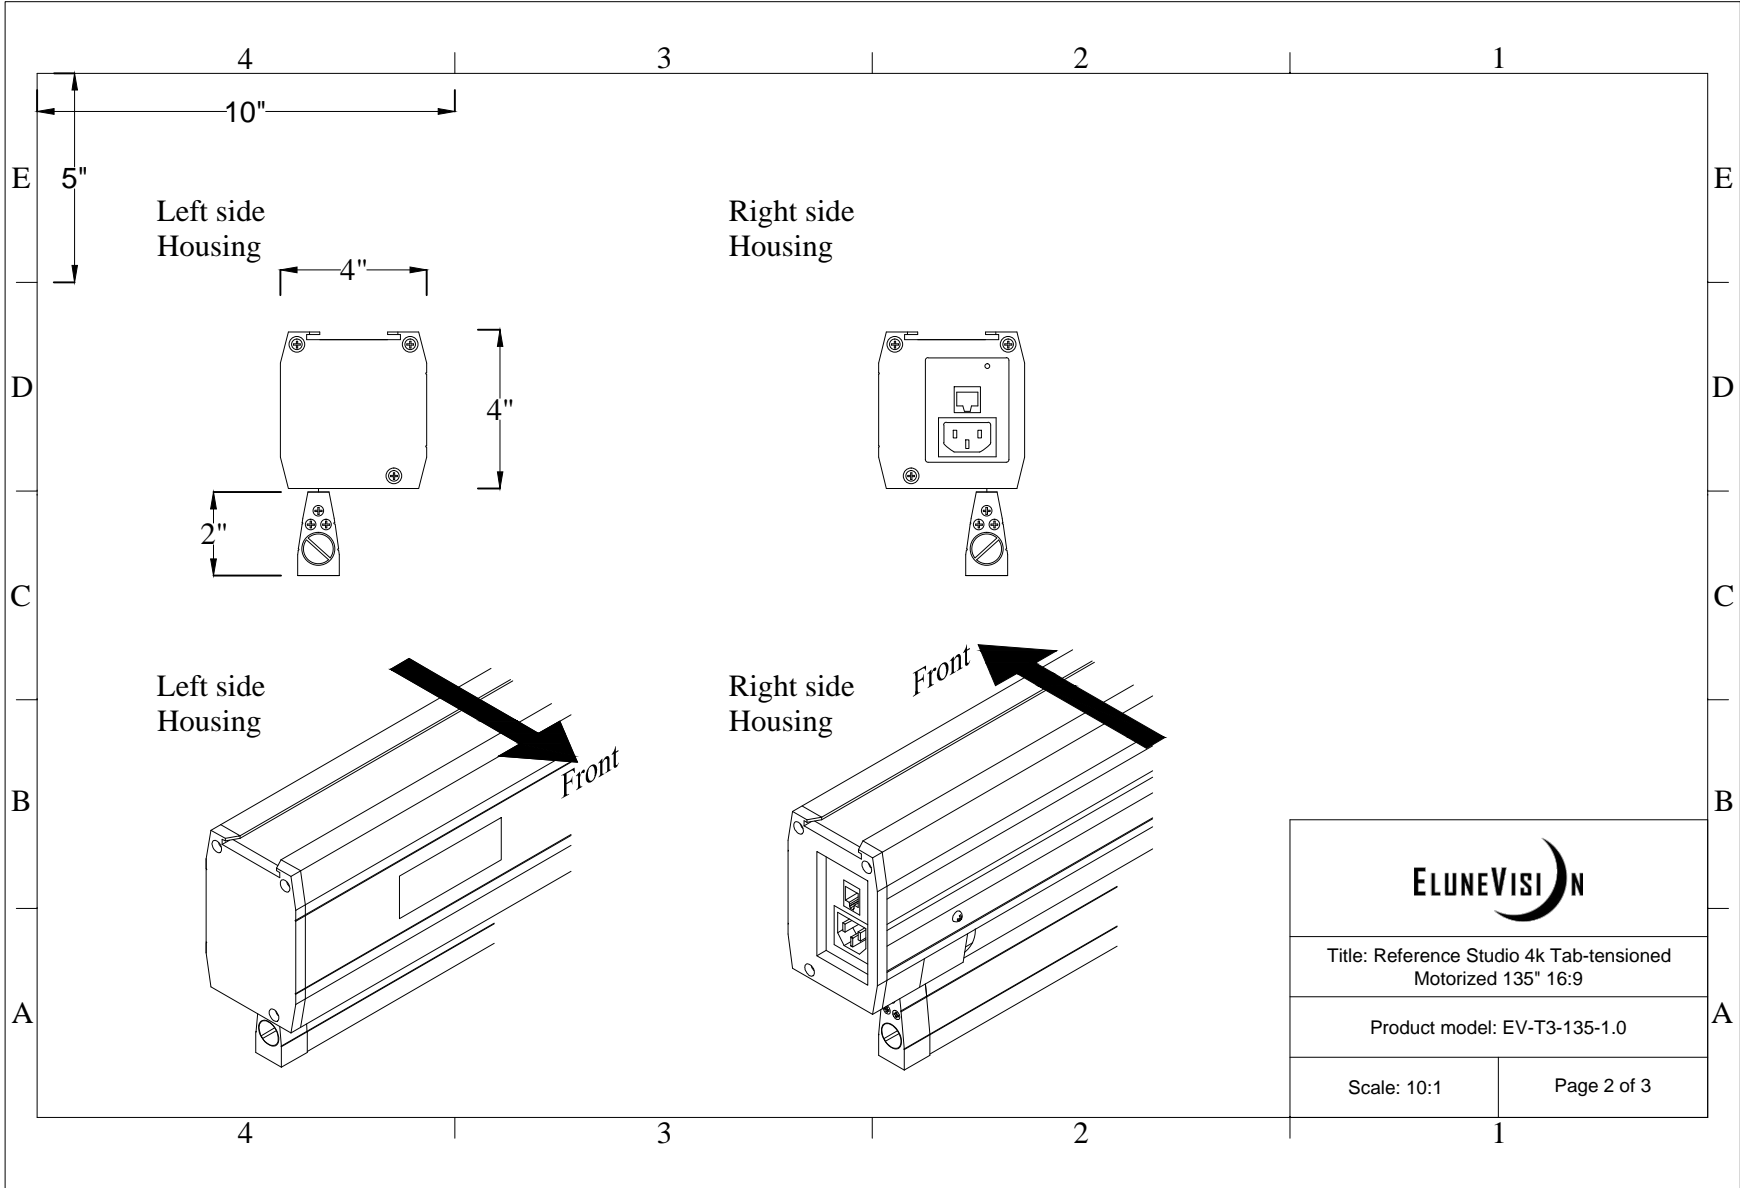

Title: Reference Studio 4k Tab-Tensioned  
Motorized 135" 16:9

Product model: EV-T3-135-1.0

Scale: 1:1

Page 1 of 3

**RJ 45 Layout**

- 1. COM
- 2. Down
- 3. Stop
- 4. Up
- 5. Unused
- 6. RS485 DCD (1)
- 7. RS485 TXD (3)
- 8. Vcc

<b>ELUNEVISION</b>	
Title: Reference Studio 4k Tab-tensioned Motorized 135" 16:9	
Product model: EV-T3-135-1.0	
Not to Scale Not to Proportion	Page 4 of 5