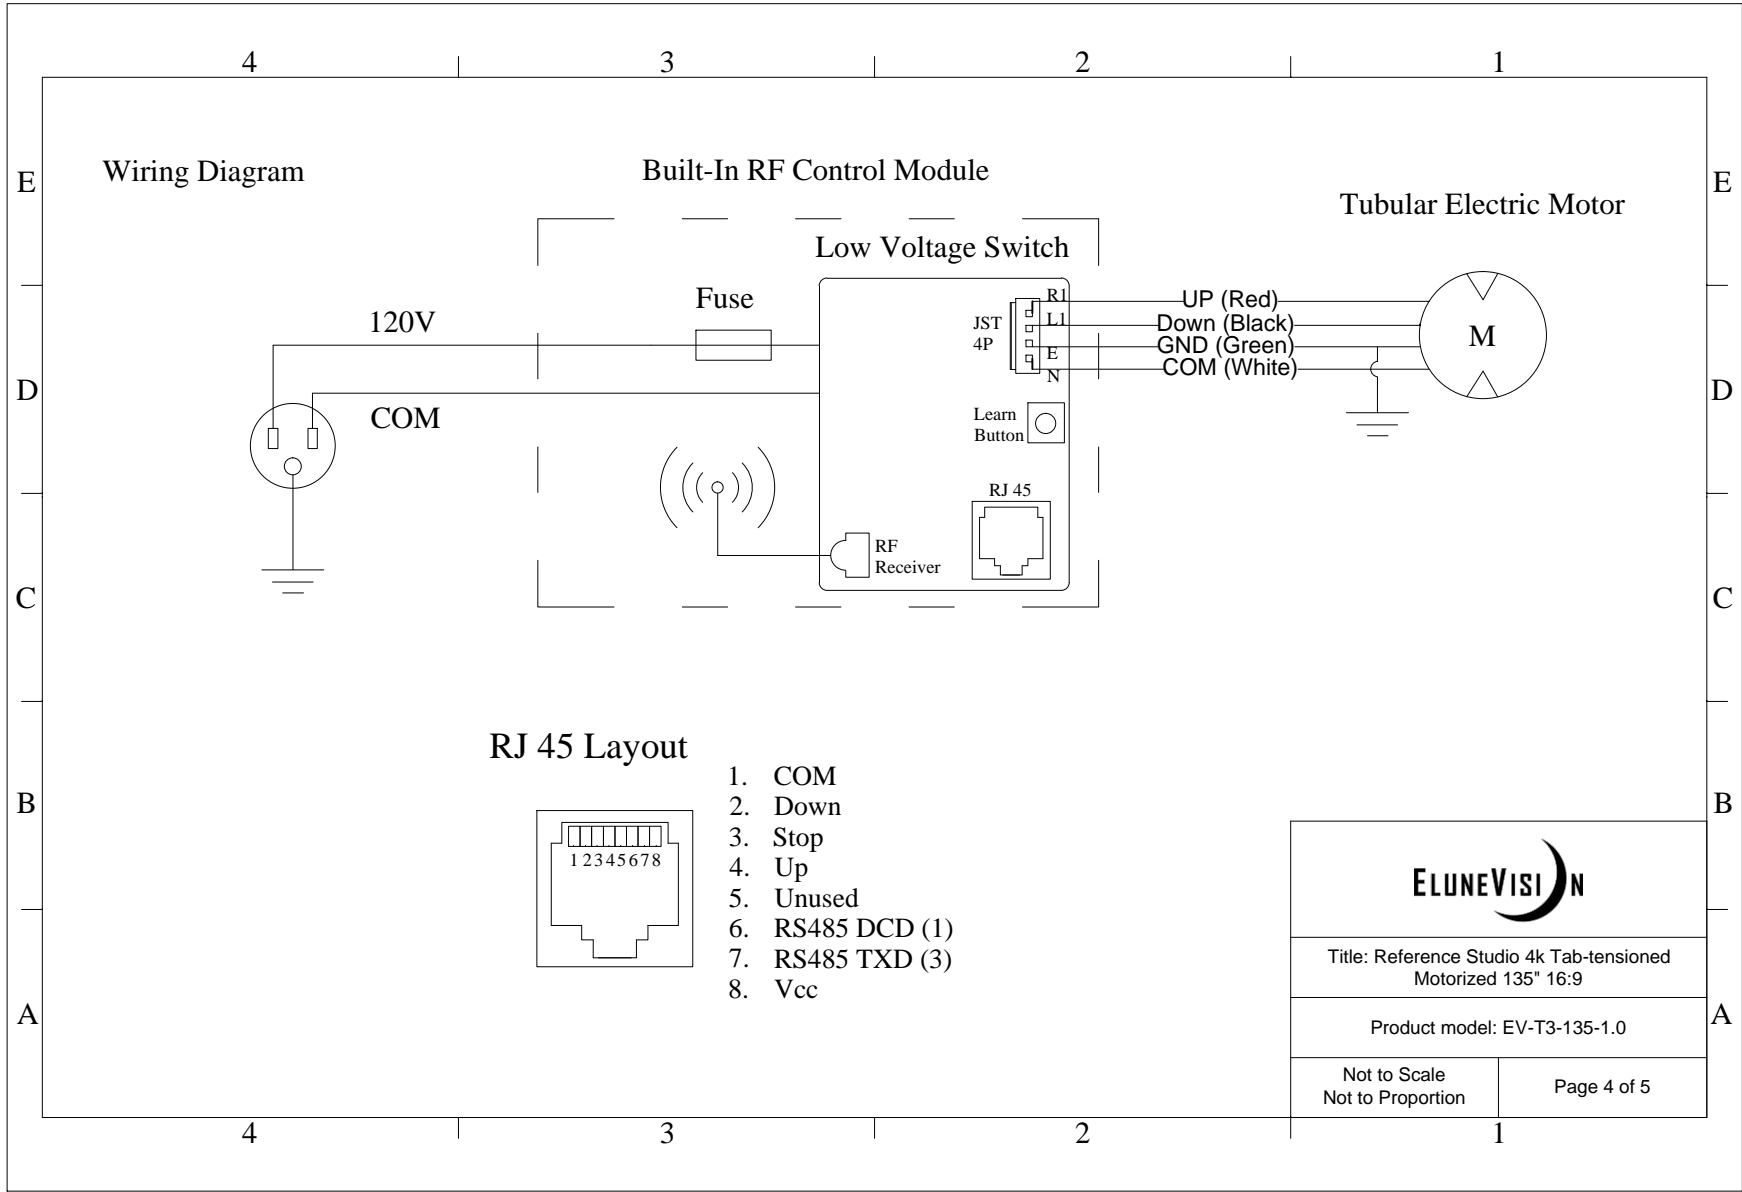

Title: Reference Studio 4k Tab-Tensioned  
Motorized 135" 16:9

Product model: EV-T3-135-1.0

Scale: 1:1

Page 1 of 3

**RJ 45 Layout**

- 1. COM
- 2. Down
- 3. Stop
- 4. Up
- 5. Unused
- 6. RS485 DCD (1)
- 7. RS485 TXD (3)
- 8. Vcc

<b>ELUNEVISION</b>	
Title: Reference Studio 4k Tab-tensioned Motorized 135" 16:9	
Product model: EV-T3-135-1.0	
Not to Scale Not to Proportion	Page 4 of 5