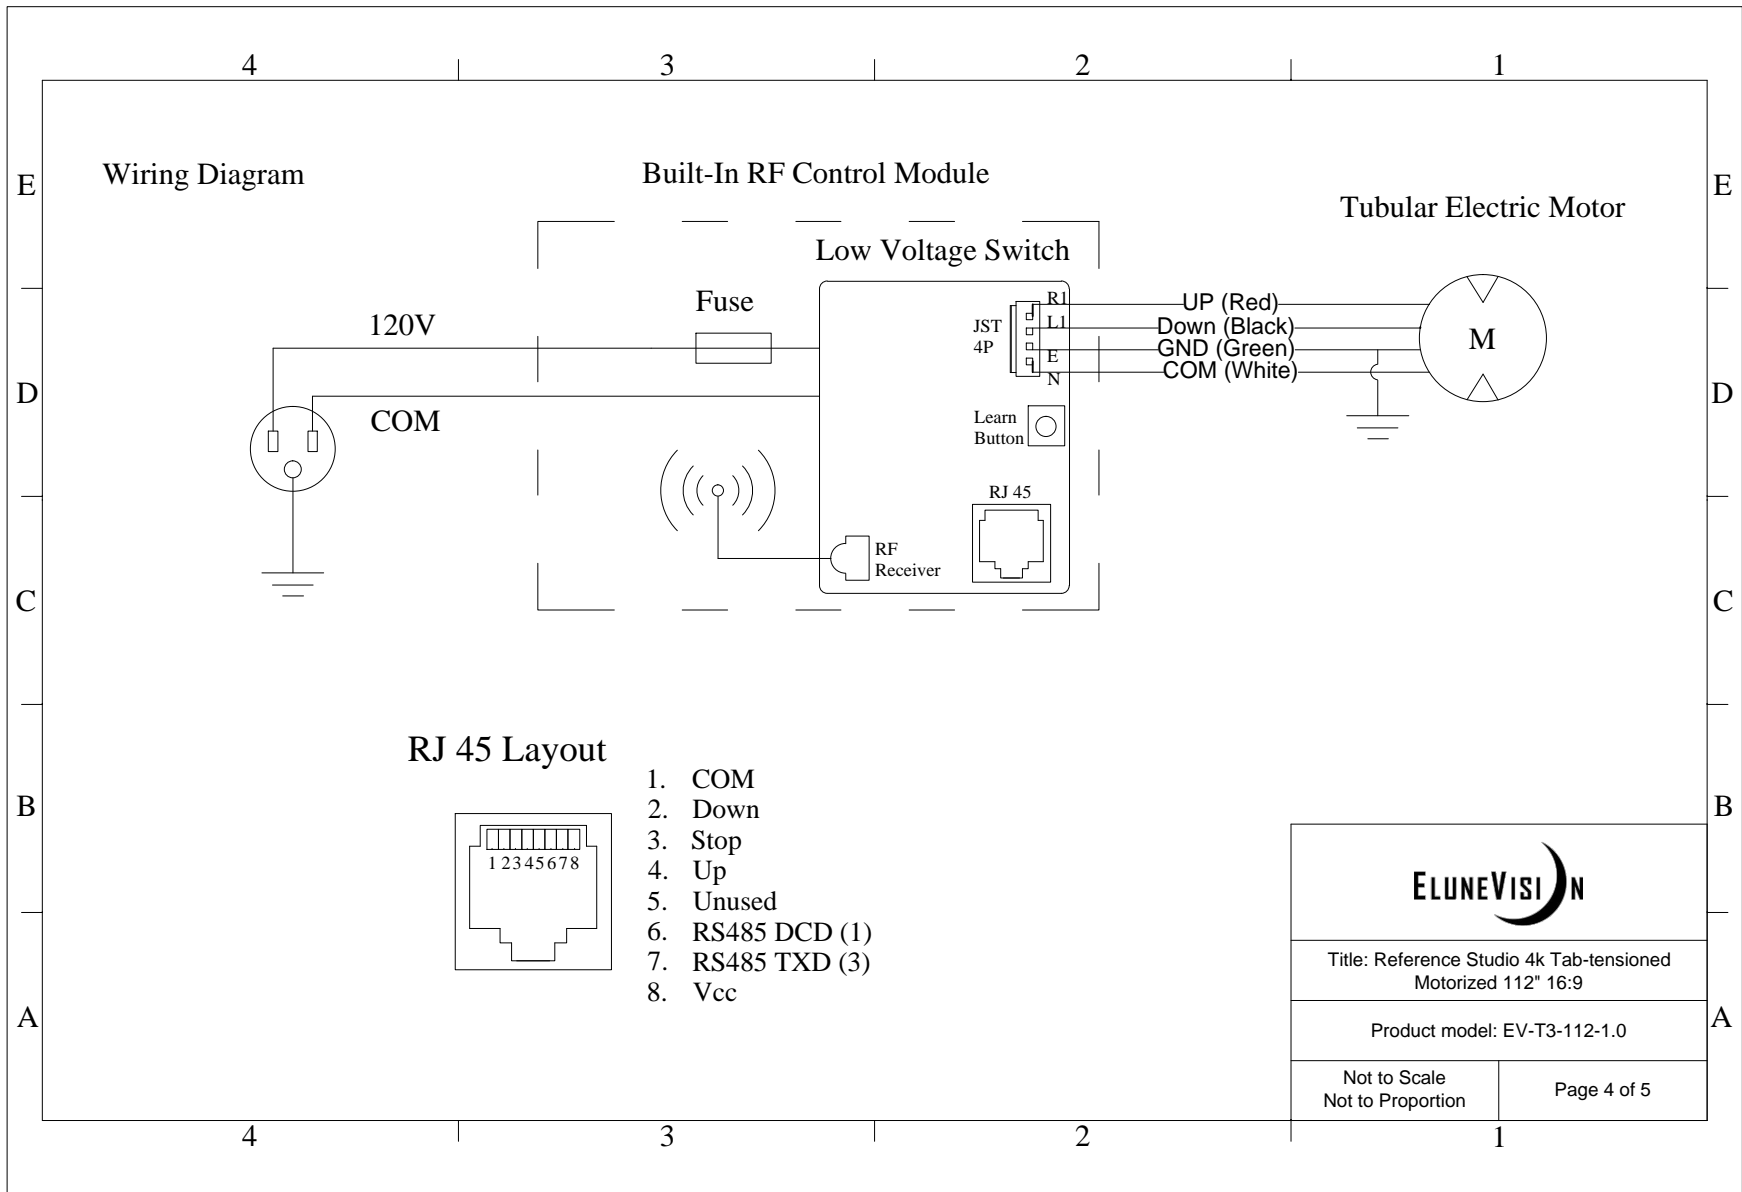

Title: Reference Studio 4k Tab-Tensioned  
Motorized 112" 16:9

Product model: EV-T3-112-1.0

Scale: 1:1

Page 1 of 5

Title: Reference Studio 4k Tab-tensioned Motorized 112" 16:9

Product model: EV-T3-112-1.0

Scale: 10:1

Page 2 of 5

Wiring Diagram

Built-In RF Control Module

Tubular Electric Motor

RJ 45 Layout

- 1. COM
- 2. Down
- 3. Stop
- 4. Up
- 5. Unused
- 6. RS485 DCD (1)
- 7. RS485 TXD (3)
- 8. Vcc

Title: Reference Studio 4k Tab-tensioned Motorized 112" 16:9

Product model: EV-T3-112-1.0

Not to Scale  
Not to Proportion

Page 4 of 5

Remotes and Triggers

RF Remote  
(Included)

Wireless 12V Trigger  
3.5mm Stereo  
(Optional)

<b>ELUNEVISION</b>	
Title: Reference Studio 4k Tab-tensioned Motorized 112" 16:9	
Product model: EV-T3-112-1.0	
Not to Scale Not to Proportion	Page 5 of 5