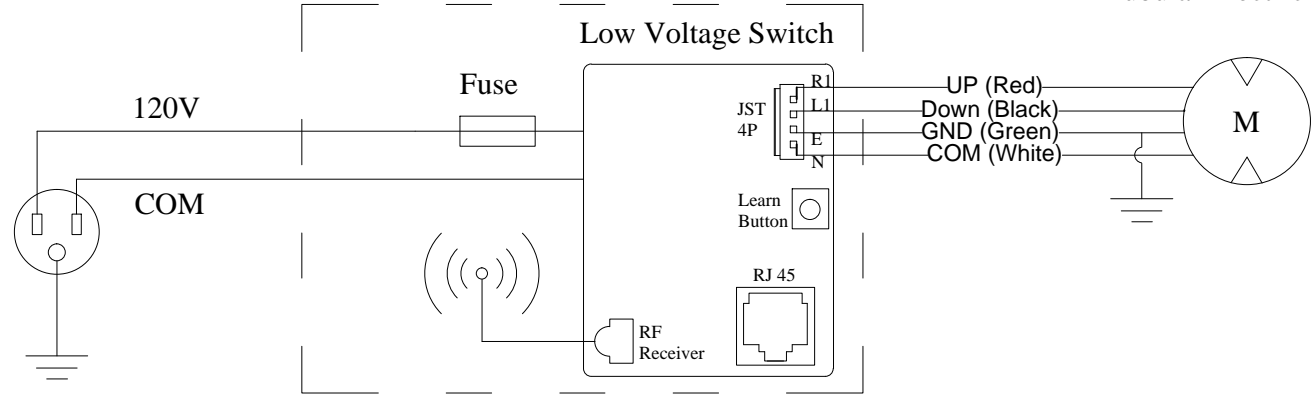

Page 2 of 5

Wiring Diagram

Built-In RF Control Module

Tubular Electric Motor

RJ 45 Layout

- 1. COM
- 2. Down
- 3. Stop
- 4. Up
- 5. Unused
- 6. RS485 DCD (1)
- 7. RS485 TXD (3)
- 8. Vcc

Title: Reference Studio 4k Tab-tensioned Motorized 112" 16:9

Product model: EV-T3-112-1.0

Not to Scale  
Not to Proportion

Page 4 of 5

Remotes and Triggers

RF Remote  
(Included)

Wireless 12V Trigger  
3.5mm Stereo  
(Optional)

<b>ELUNEVISION</b>	
Title: Reference Studio 4k Tab-tensioned Motorized 112" 16:9	
Product model: EV-T3-112-1.0	
Not to Scale Not to Proportion	Page 5 of 5