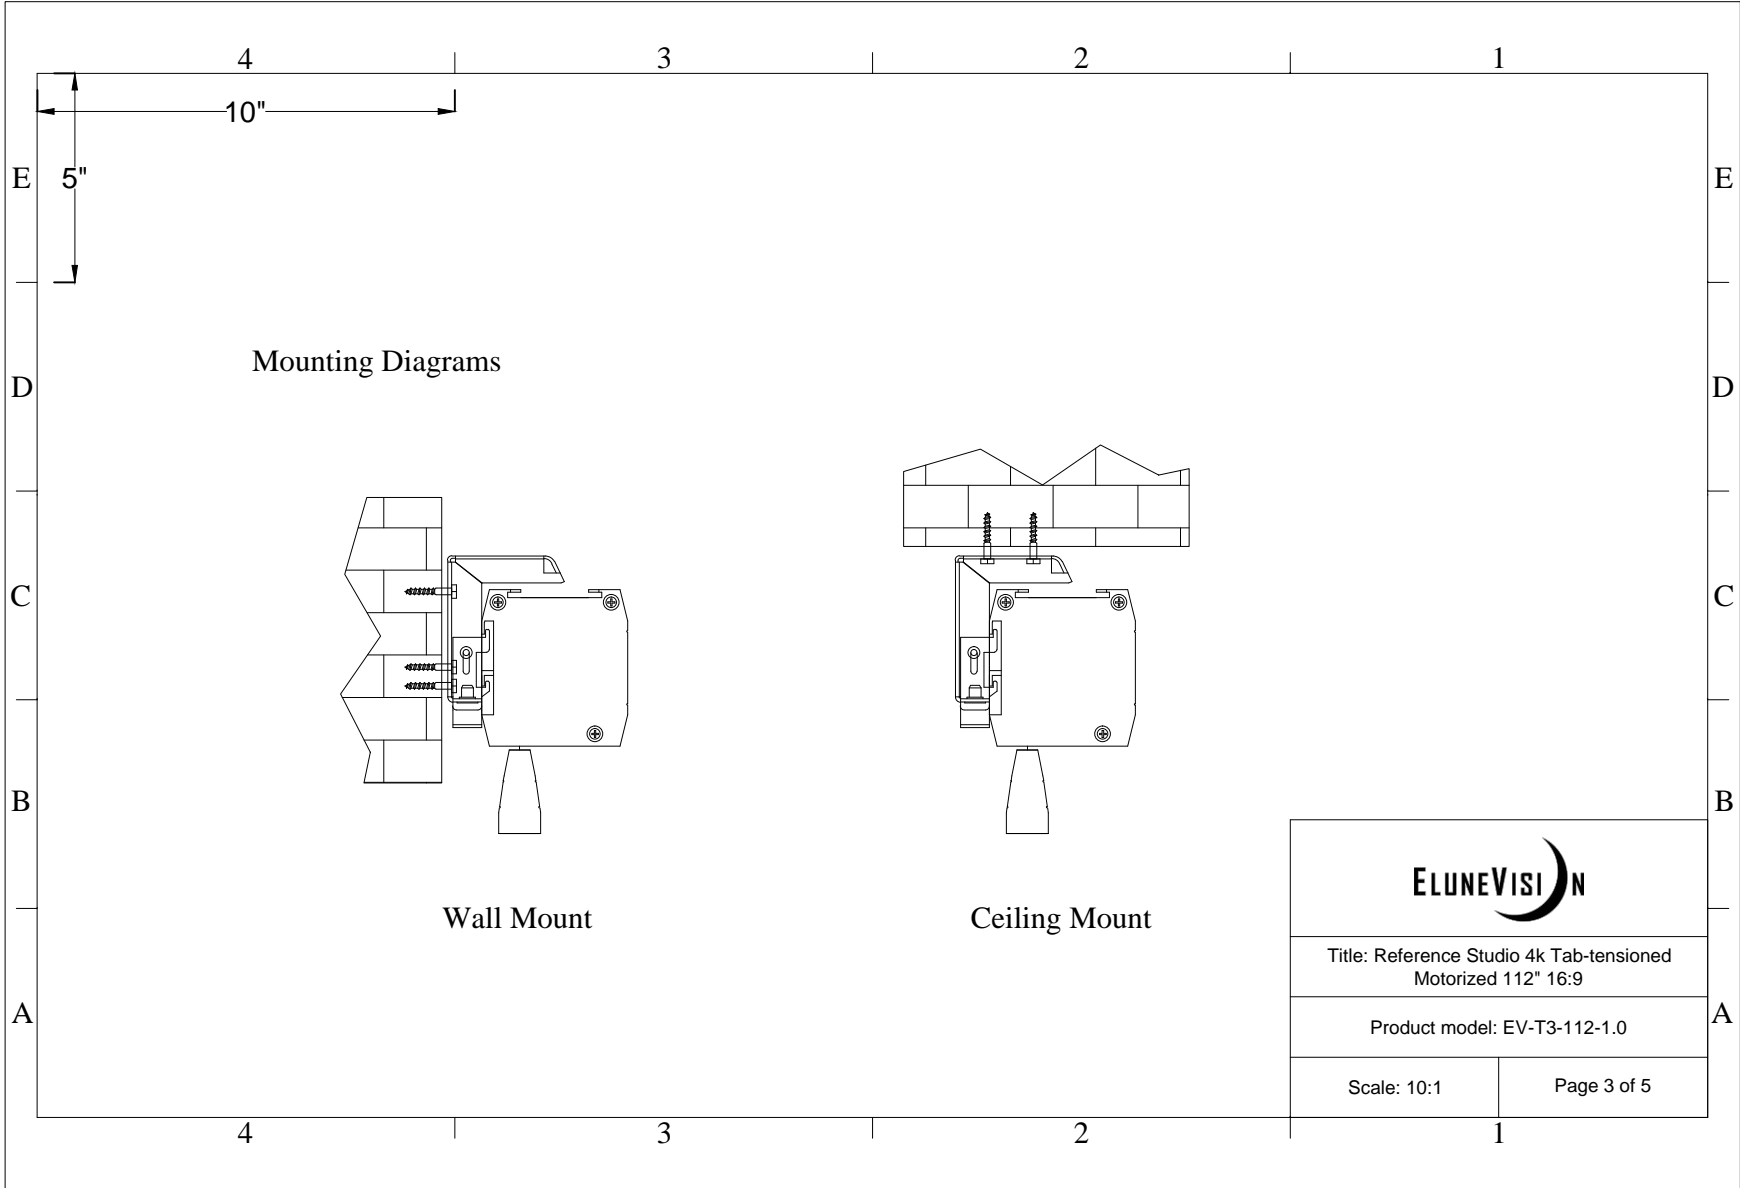

Title: Reference Studio 4k Tab-Tensioned  
Motorized 112" 16:9

Product model: EV-T3-112-1.0

Scale: 1:1

Page 1 of 5

Title: Reference Studio 4k Tab-tensioned Motorized 112" 16:9

Product model: EV-T3-112-1.0

Scale: 10:1

Page 2 of 5

Wiring Diagram

Built-In RF Control Module

Tubular Electric Motor

RJ 45 Layout

- 1. COM
- 2. Down
- 3. Stop
- 4. Up
- 5. Unused
- 6. RS485 DCD (1)
- 7. RS485 TXD (3)
- 8. Vcc

Title: Reference Studio 4k Tab-tensioned Motorized 112" 16:9

Product model: EV-T3-112-1.0

Not to Scale  
Not to Proportion

Page 4 of 5

Remotes and Triggers

RF Remote  
(Included)

Wireless 12V Trigger  
3.5mm Stereo  
(Optional)

<b>ELUNEVISION</b>	
Title: Reference Studio 4k Tab-tensioned Motorized 112" 16:9	
Product model: EV-T3-112-1.0	
Not to Scale Not to Proportion	Page 5 of 5