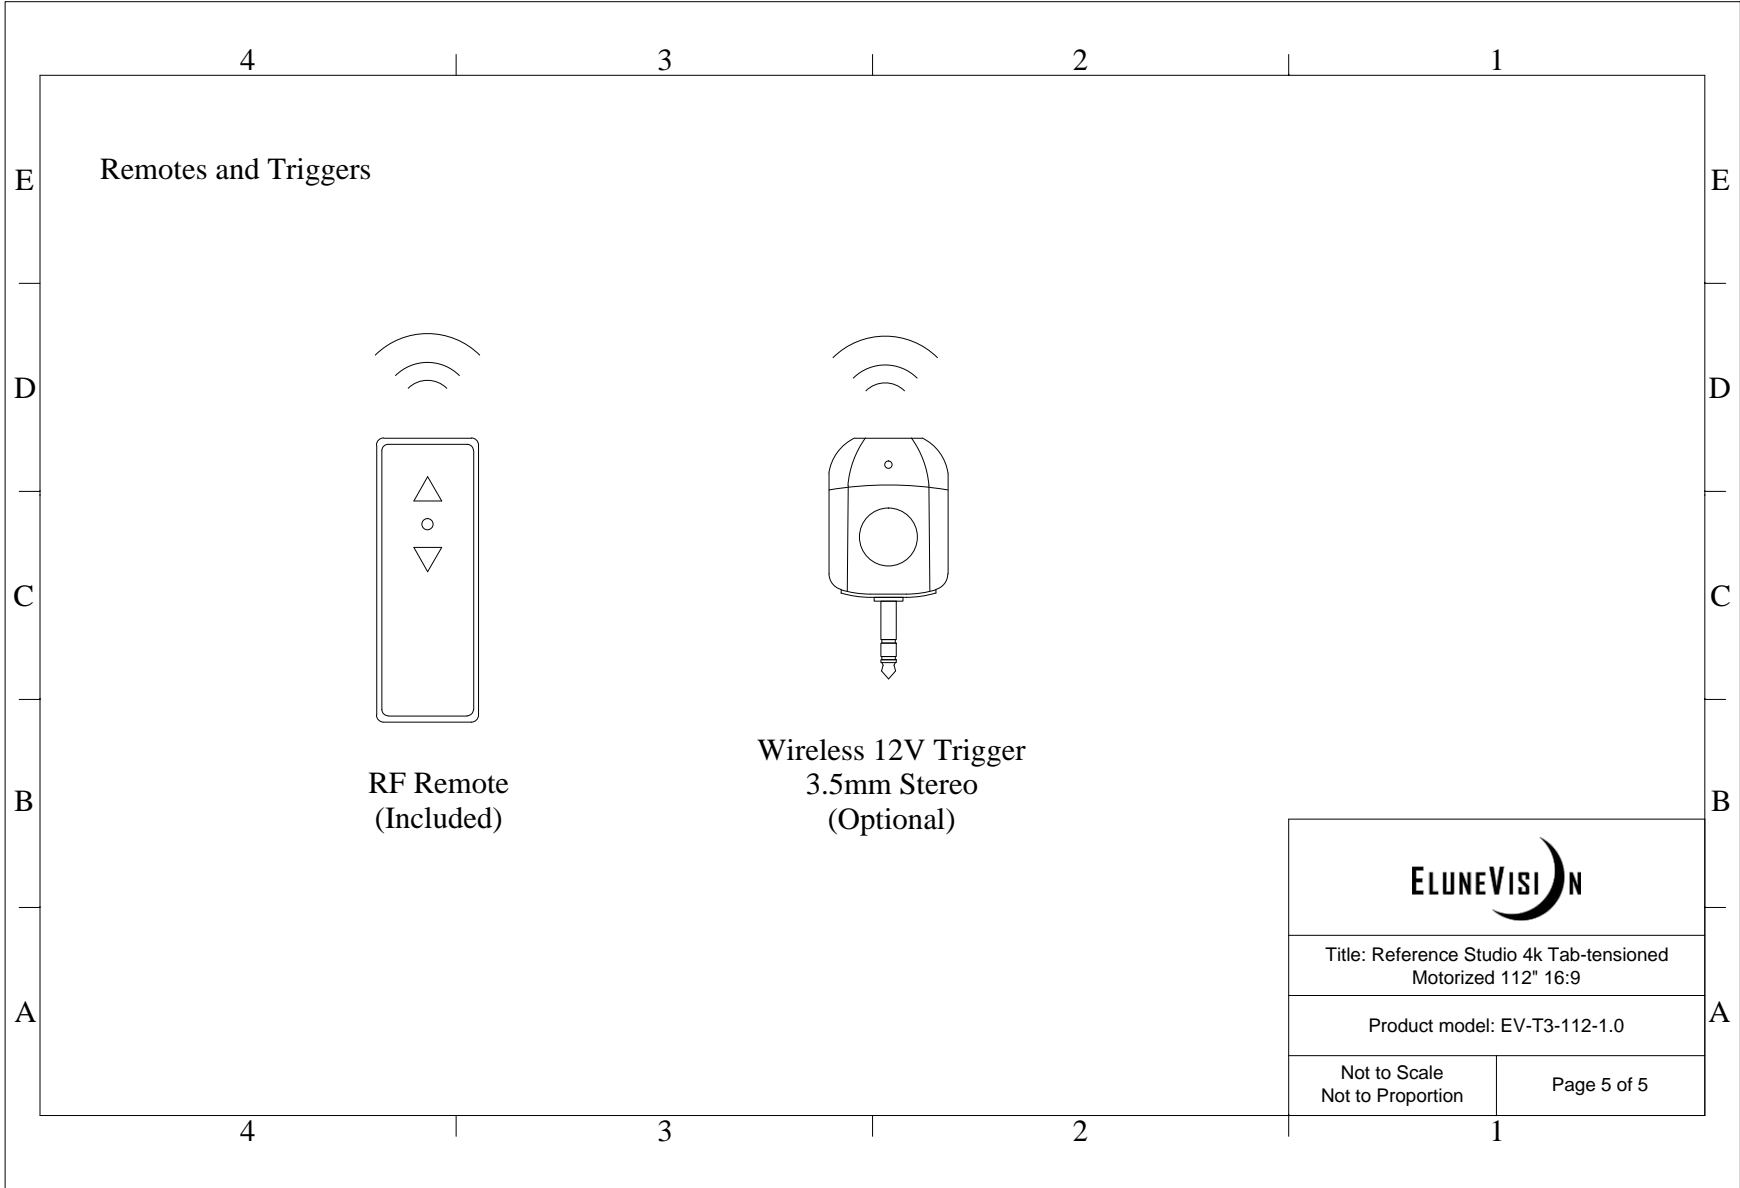

Page 2 of 5

Wiring Diagram

Built-In RF Control Module

Tubular Electric Motor

RJ 45 Layout

- 1. COM
- 2. Down
- 3. Stop
- 4. Up
- 5. Unused
- 6. RS485 DCD (1)
- 7. RS485 TXD (3)
- 8. Vcc

Title: Reference Studio 4k Tab-tensioned Motorized 112" 16:9

Product model: EV-T3-112-1.0

Not to Scale  
Not to Proportion

Page 4 of 5

Remotes and Triggers

RF Remote  
(Included)

Wireless 12V Trigger  
3.5mm Stereo  
(Optional)

<b>ELUNEVISION</b>	
Title: Reference Studio 4k Tab-tensioned Motorized 112" 16:9	
Product model: EV-T3-112-1.0	
Not to Scale Not to Proportion	Page 5 of 5