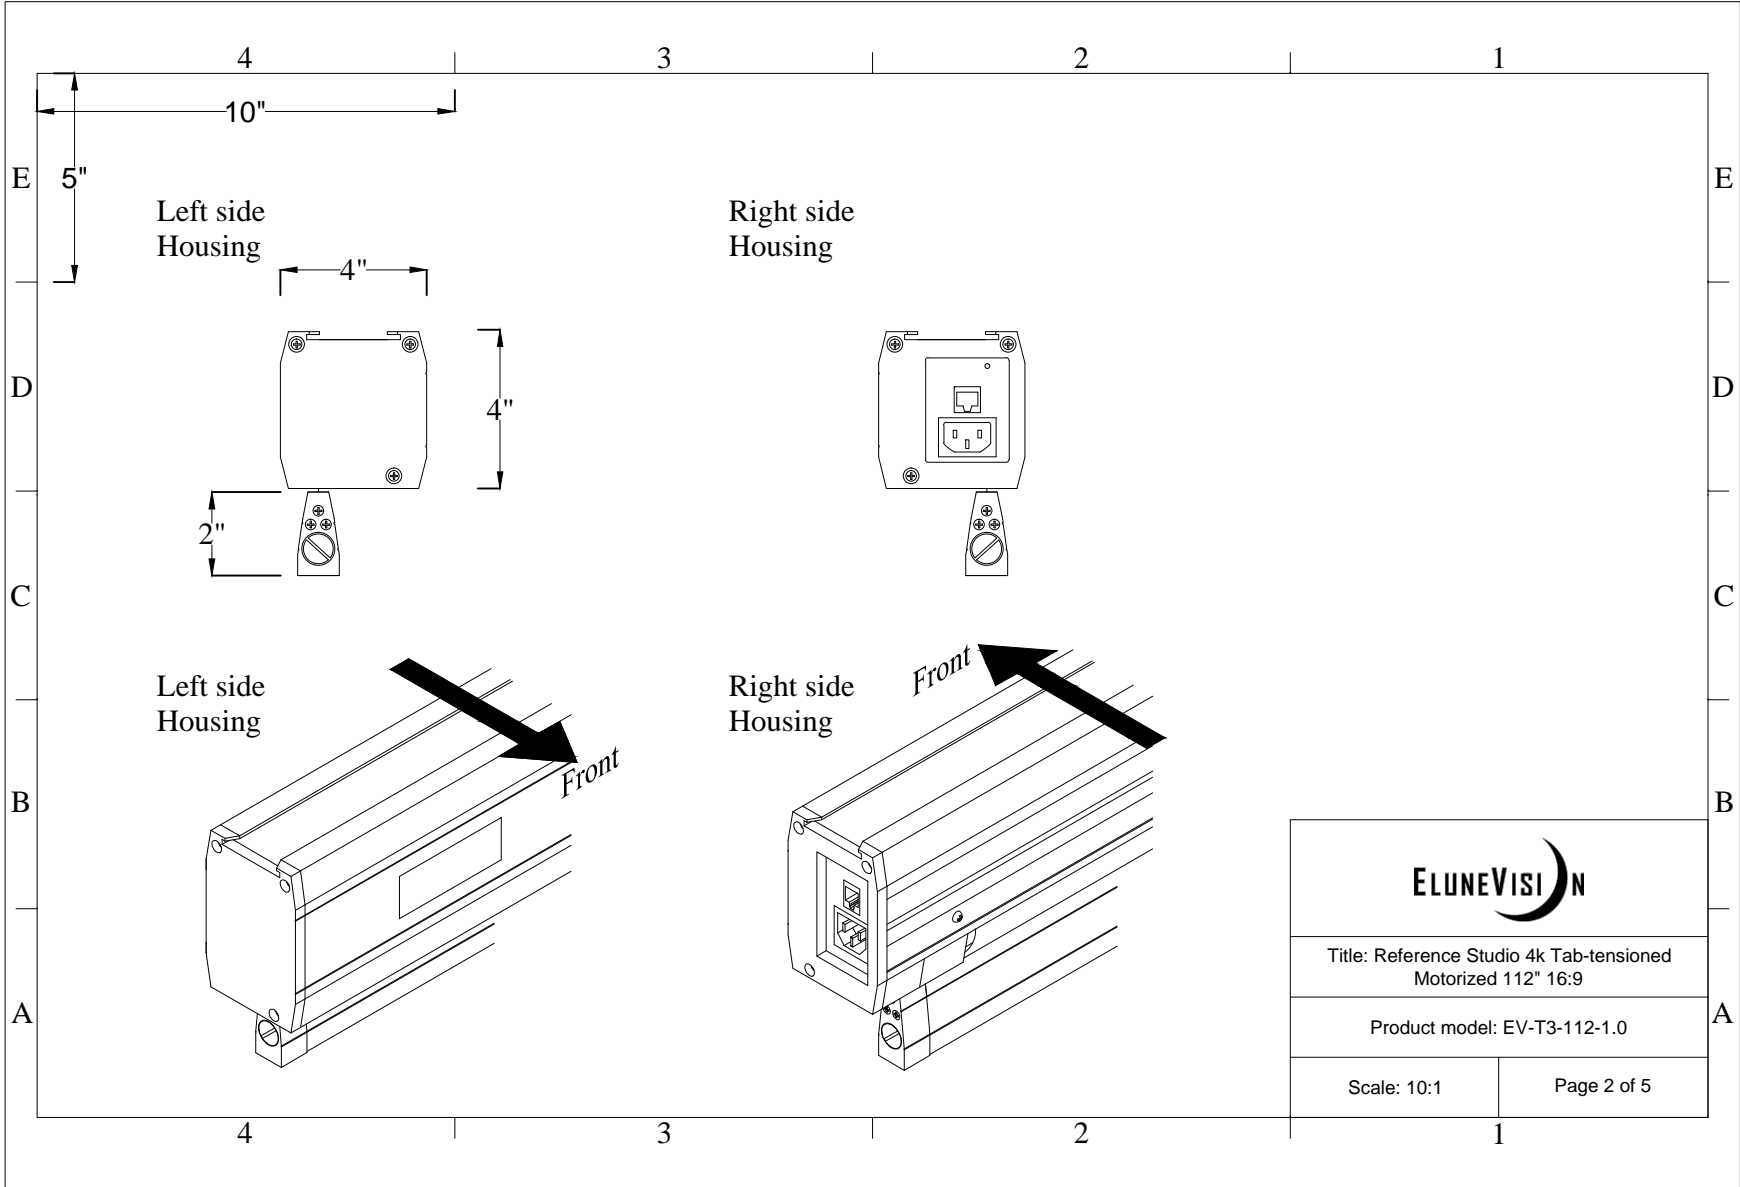

Title: Reference Studio 4k Tab-Tensioned  
Motorized 112" 16:9

Product model: EV-T3-112-1.0

Scale: 1:1

Page 1 of 5

Title: Reference Studio 4k Tab-tensioned Motorized 112" 16:9

Product model: EV-T3-112-1.0

Scale: 10:1

Page 2 of 5

Wiring Diagram

Built-In RF Control Module

Tubular Electric Motor

RJ 45 Layout

- 1. COM
- 2. Down
- 3. Stop
- 4. Up
- 5. Unused
- 6. RS485 DCD (1)
- 7. RS485 TXD (3)
- 8. Vcc

Title: Reference Studio 4k Tab-tensioned Motorized 112" 16:9

Product model: EV-T3-112-1.0

Not to Scale  
Not to Proportion

Page 4 of 5

Remotes and Triggers

RF Remote  
(Included)

Wireless 12V Trigger  
3.5mm Stereo  
(Optional)

<b>ELUNEVISION</b>	
Title: Reference Studio 4k Tab-tensioned Motorized 112" 16:9	
Product model: EV-T3-112-1.0	
Not to Scale Not to Proportion	Page 5 of 5