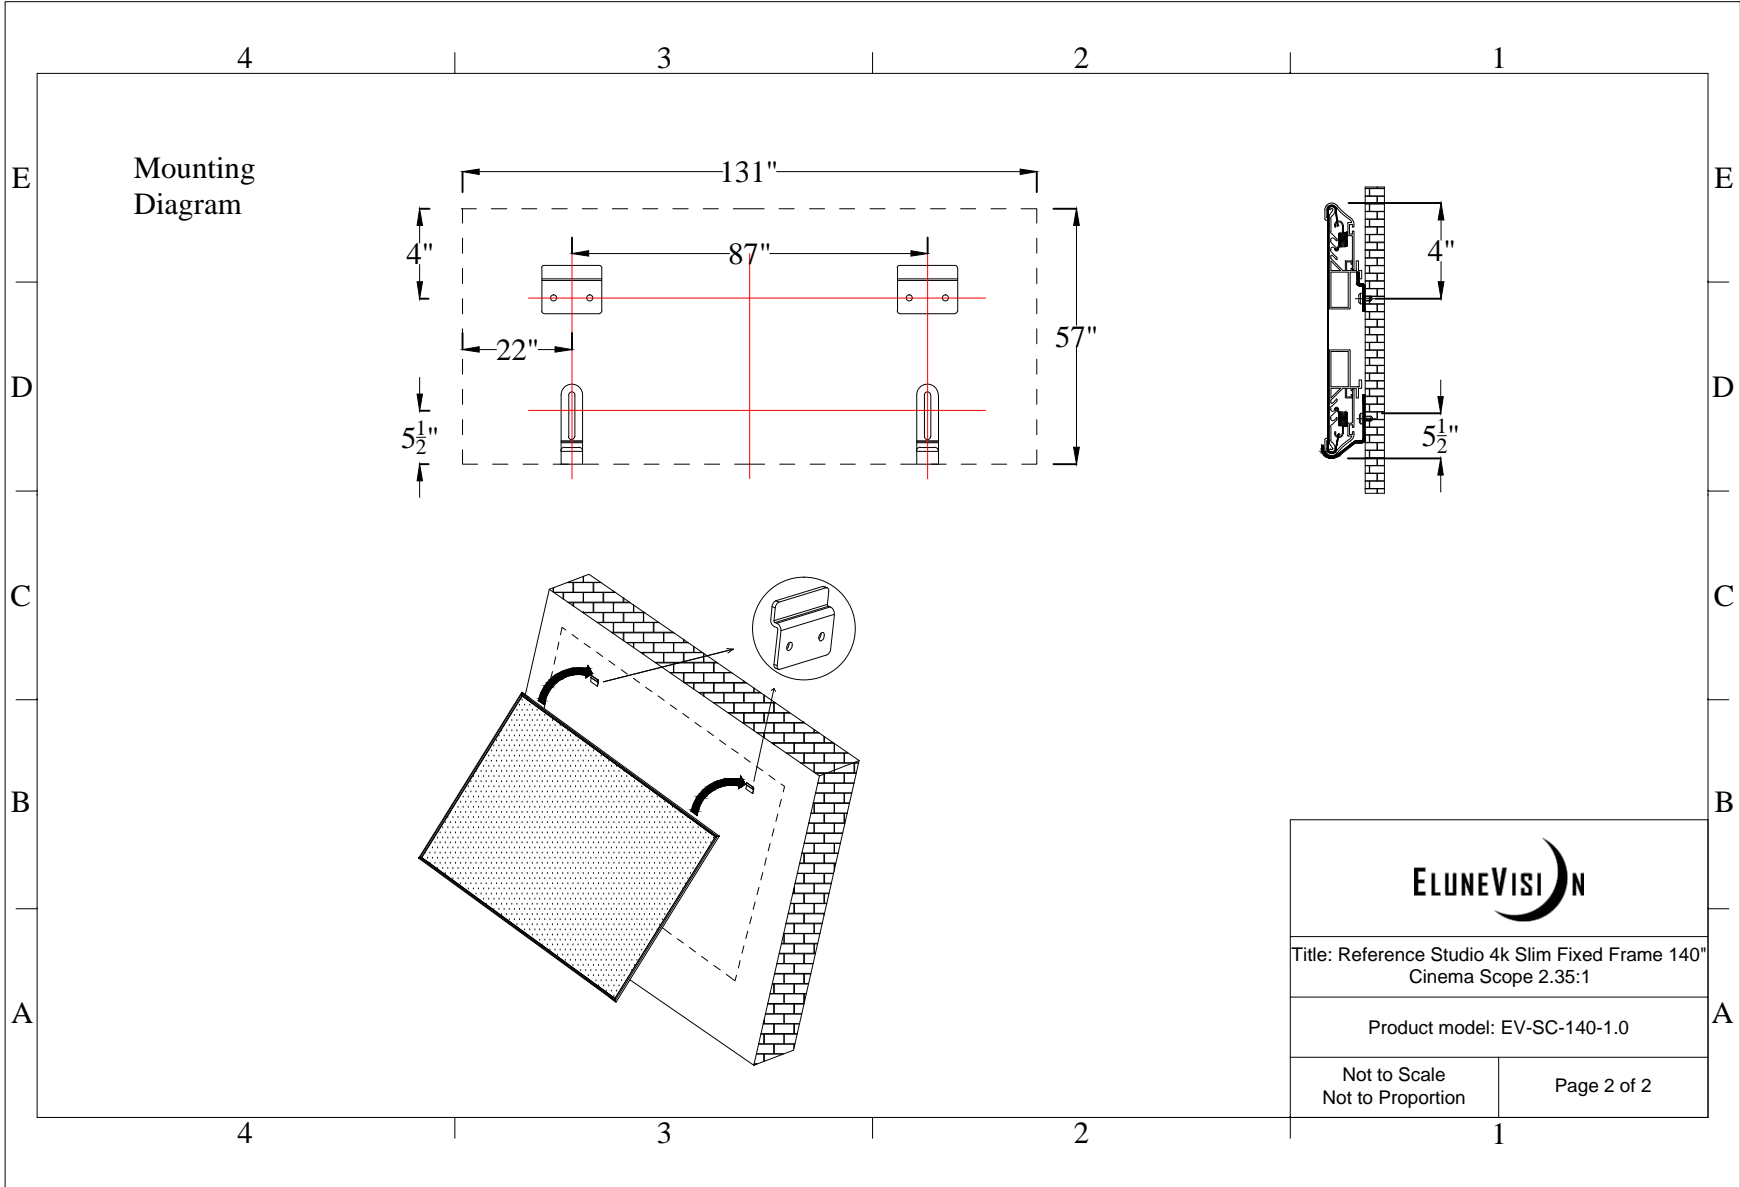

Title: Reference Studio 4k Slim Fixed Frame 140"
Cinema Scope 2.35:1

Product model: EV-SC-140-1.0

Scale: 1:1

Page 1 of 2

Title: Reference Studio 4k Slim Fixed Frame 140"
Cinema Scope 2.35:1

Product model: EV-SC-140-1.0

Not to Scale
Not to Proportion

Page 2 of 2