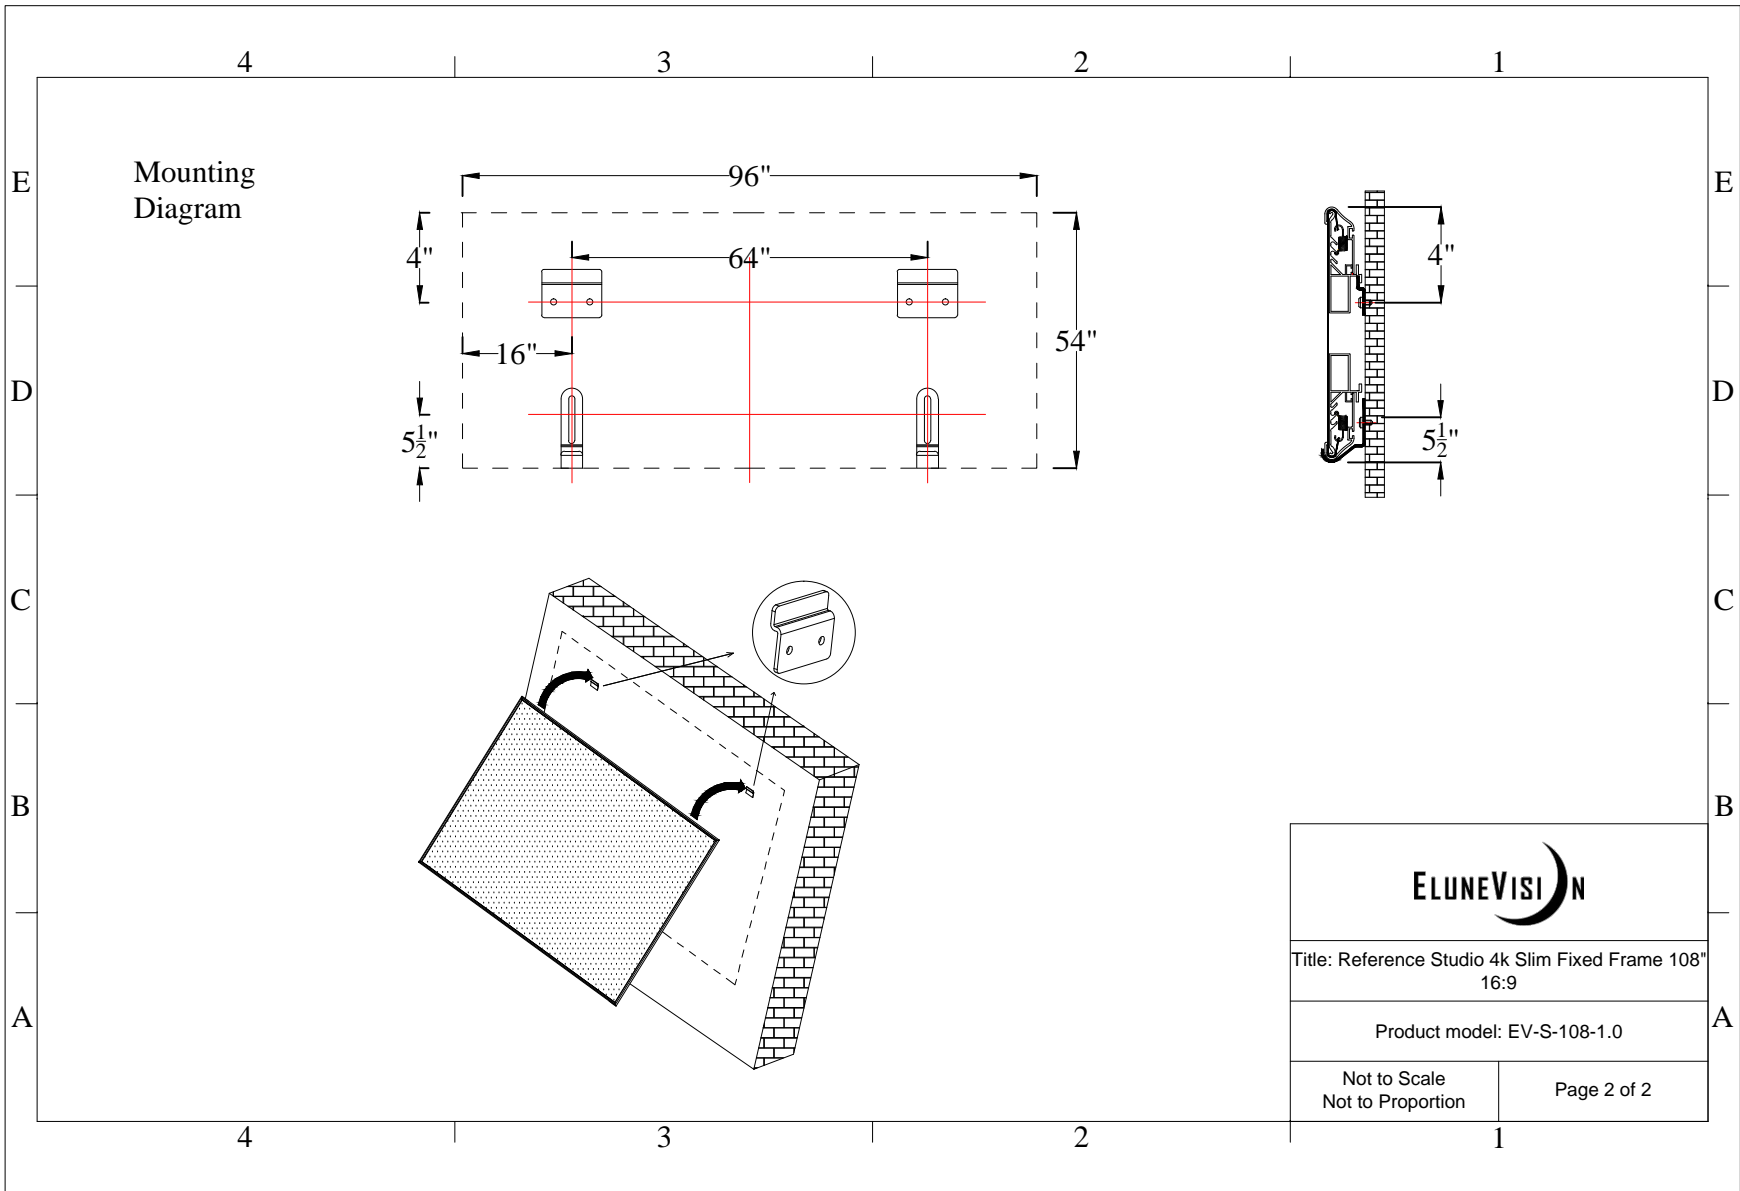

Title: Reference Studio 4k Slim Fixed Frame 108"
 16:9

Product model: EV-S-108-1.0

Scale: 1:1

Page 1 of 2

Mounting Diagram

Title: Reference Studio 4k Slim Fixed Frame 108" 16:9

Product model: EV-S-108-1.0

Not to Scale Not to Proportion	Page 2 of 2
-----------------------------------	-------------