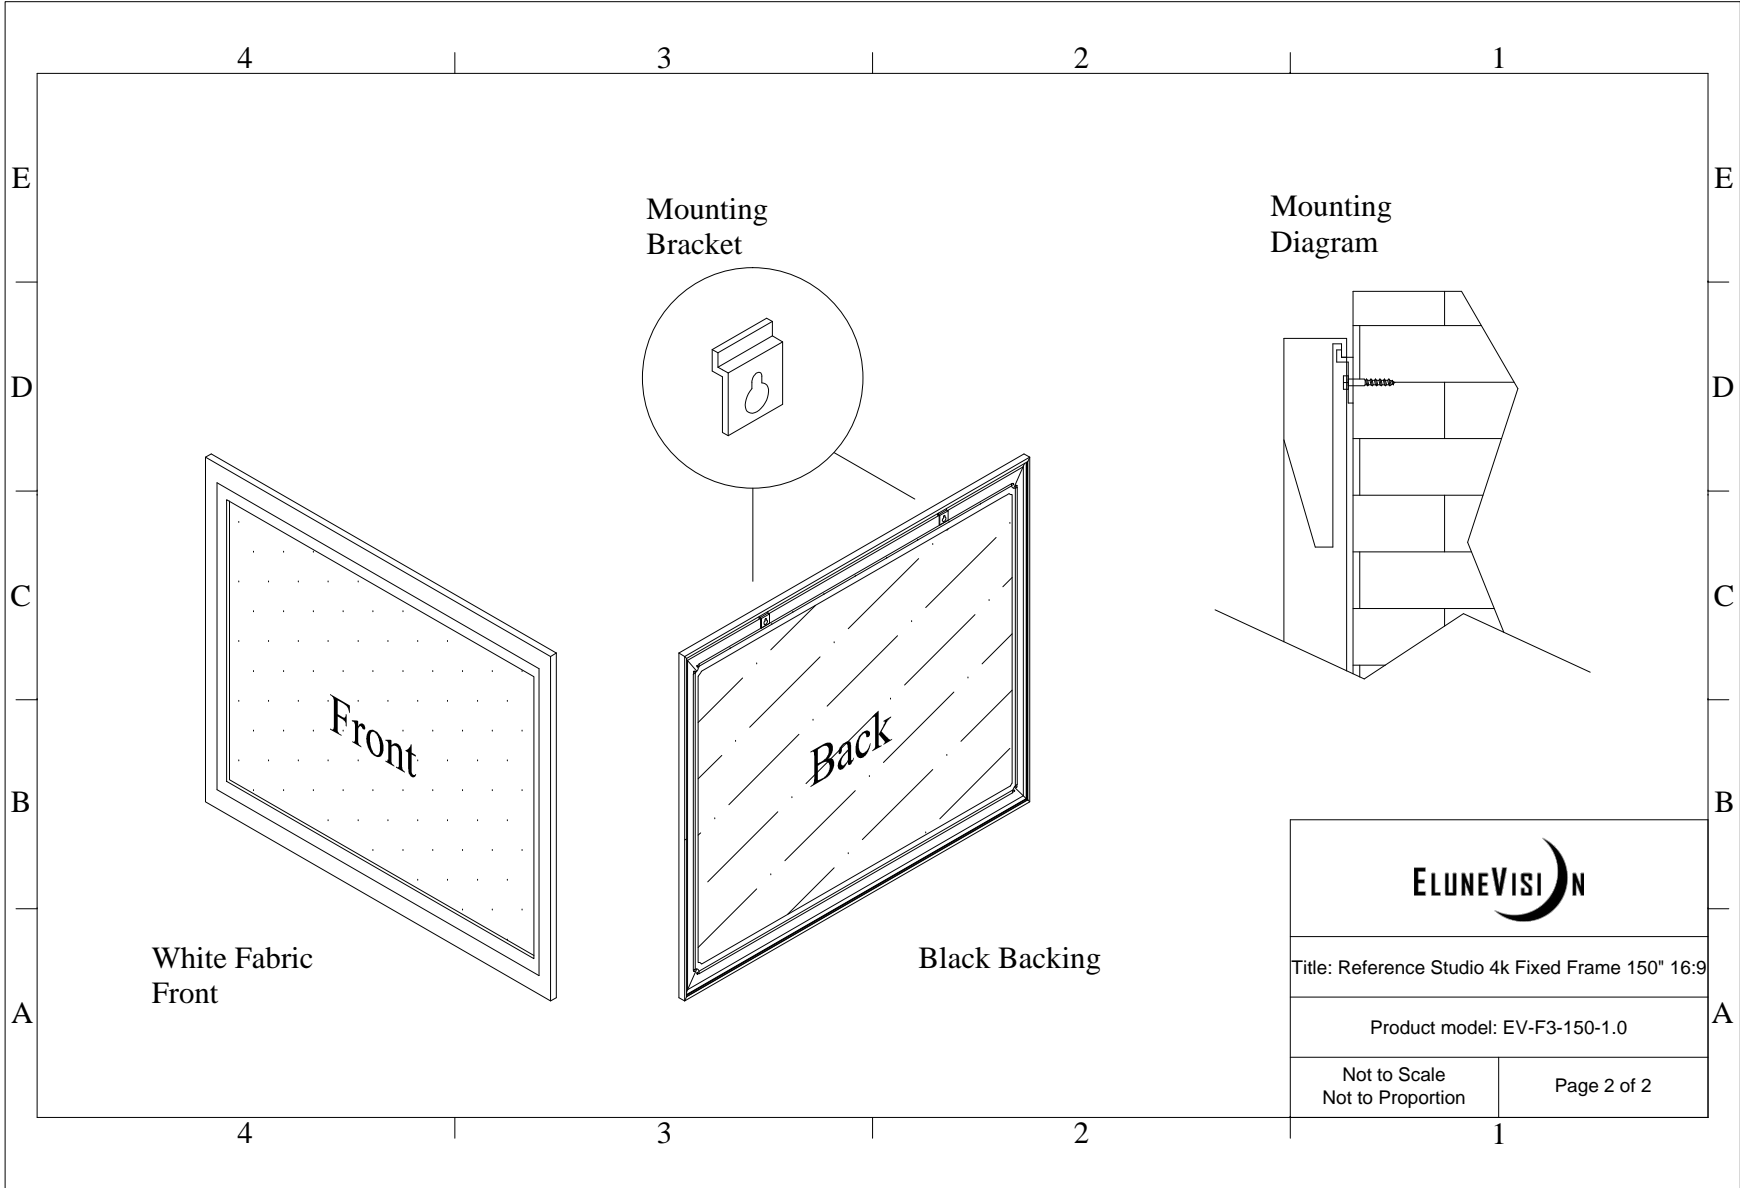

Title: Reference Studio 4k Fixed Frame 150" 16:9  
 Product model: EV-F3-150-1.0  
 Scale: 1:1 | Page 1 of 2

Mounting  
Bracket

Mounting  
Diagram

Front

Back

White Fabric  
Front

Black Backing

Title: Reference Studio 4k Fixed Frame 150" 16:9

Product model: EV-F3-150-1.0

Not to Scale  
Not to Proportion

Page 2 of 2