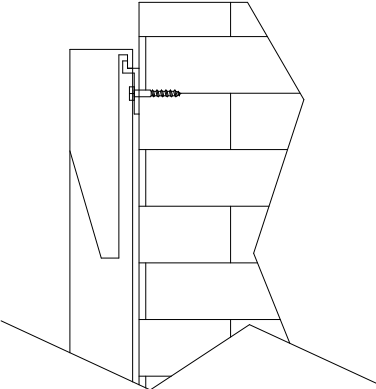

Mounting Bracket

Mounting Diagram

White Fabric Front

Black Backing

Title: Reference Studio 4k Fixed Frame 125" 16:9

Product model: EV-F3-125-1.0

Not to Scale
Not to Proportion

Page 2 of 2