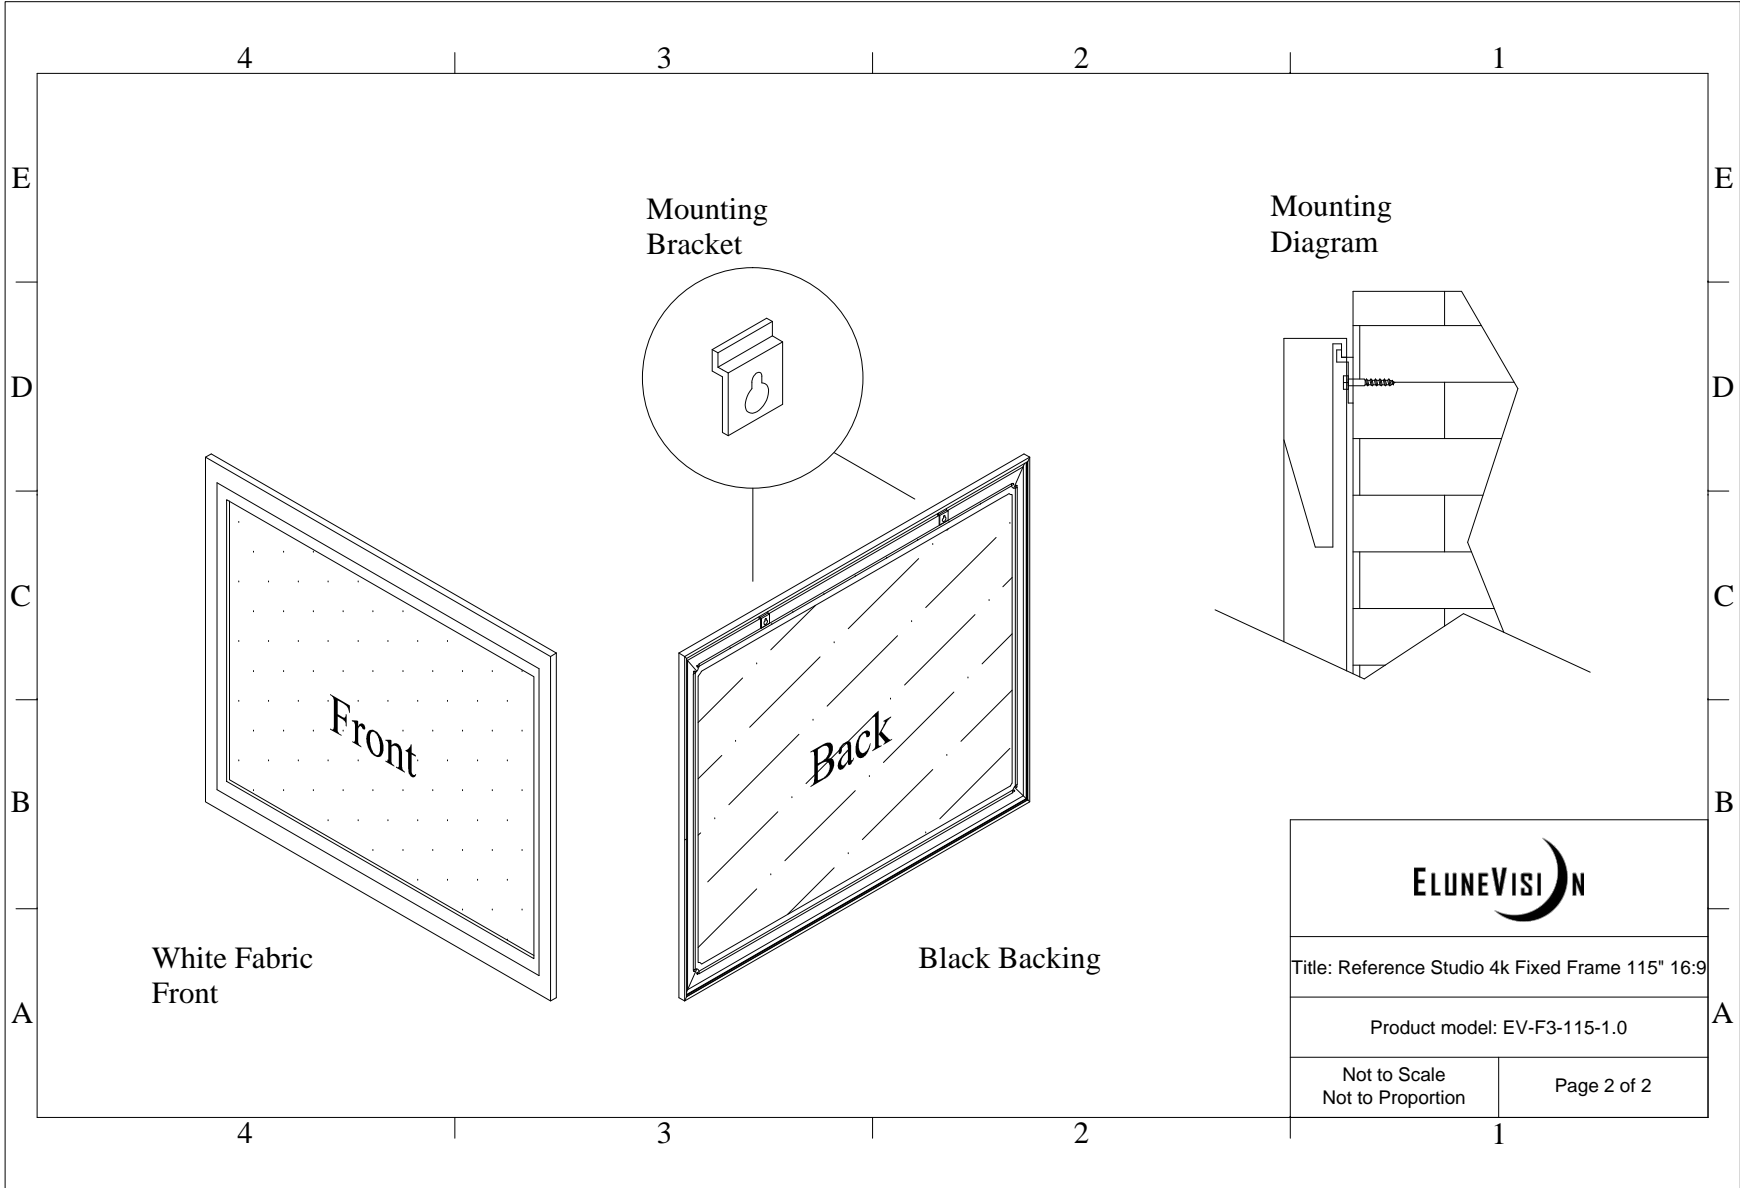

Title: Reference Studio 4k Fixed Frame 115" 16:9

Product model: EV-F3-115-1.0

Scale: 1:1

Page 1 of 2

Mounting
Bracket

Mounting
Diagram

Front

Back

White Fabric
Front

Black Backing

Title: Reference Studio 4k Fixed Frame 115" 16:9

Product model: EV-F3-115-1.0

Not to Scale
Not to Proportion

Page 2 of 2