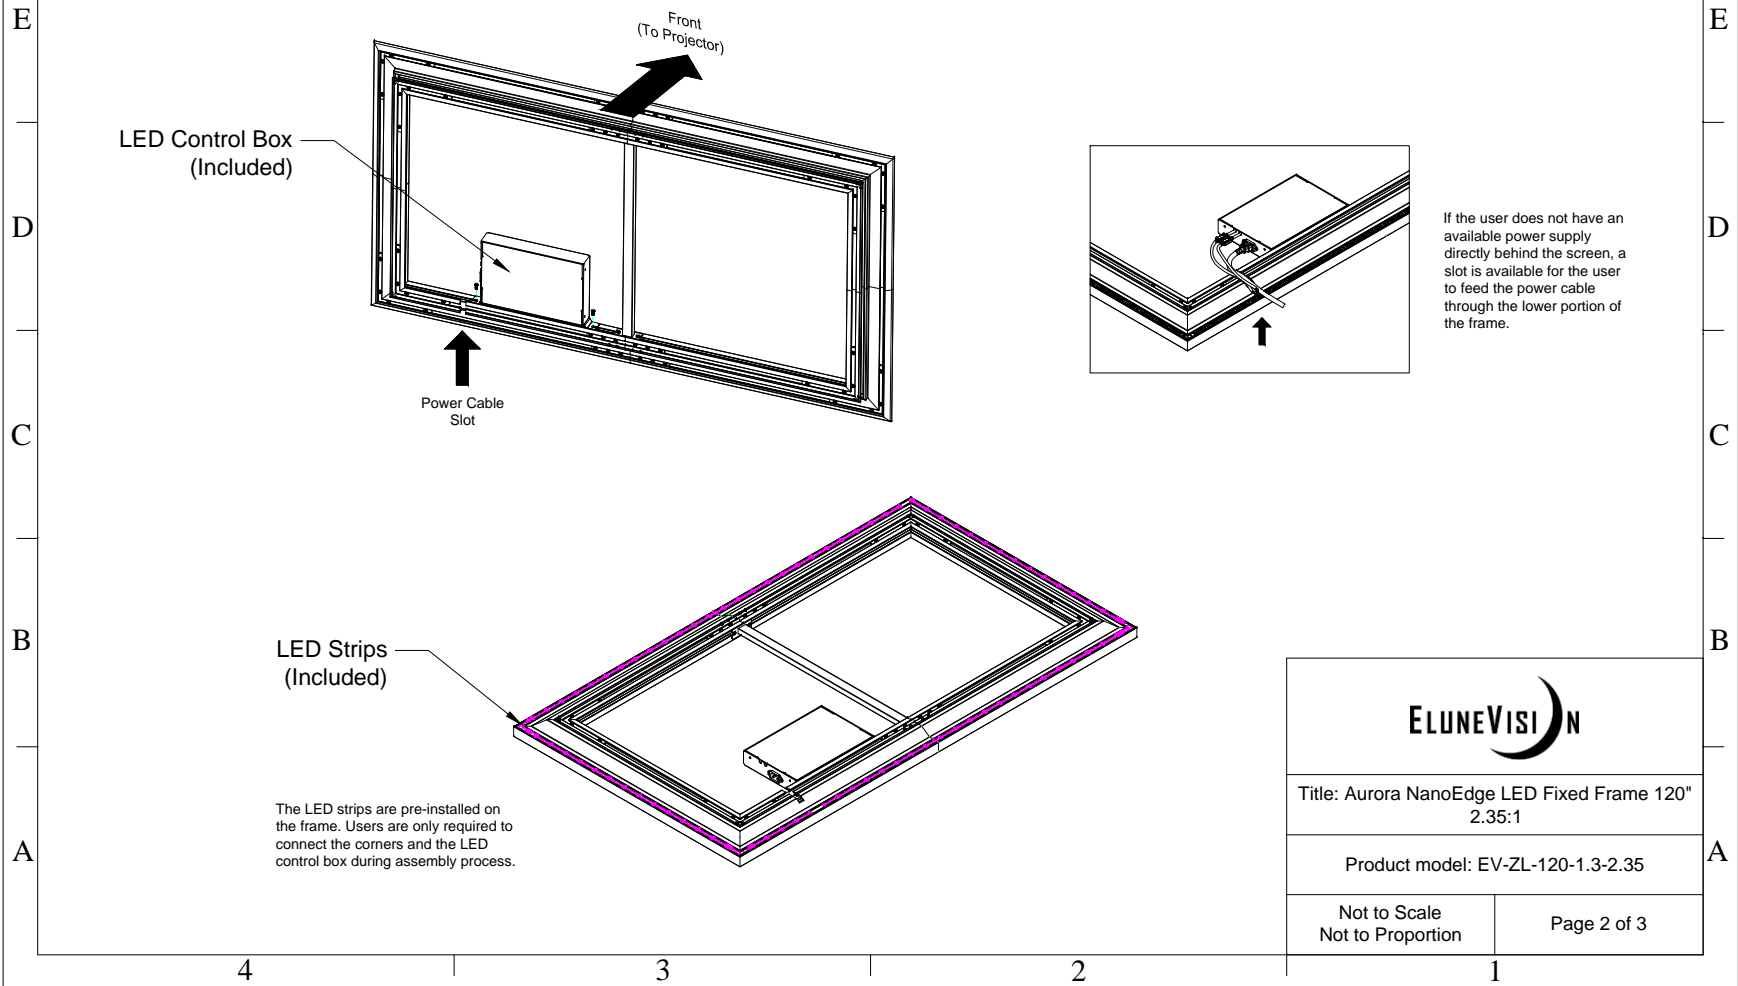

LED Lighting Kit

Title: Aurora NanoEdge LED Fixed Frame 120"
2.35:1

Product model: EV-ZL-120-1.3-2.35

Not to Scale
Not to Proportion

Page 2 of 3

Mounting Diagram

Mounting Brackets

Support Magnets

Support magnets are designed for users to keep their screens completely parallel to the wall they are mounted on. It can also be used to make the screen vertical when the user's wall is not flat.

Title: Aurora NanoEdge LED Fixed Frame 120" 2.35:1

Product model: EV-ZL-120-1.3-2.35

Not to Scale
Not to Proportion

Page 3 of 3