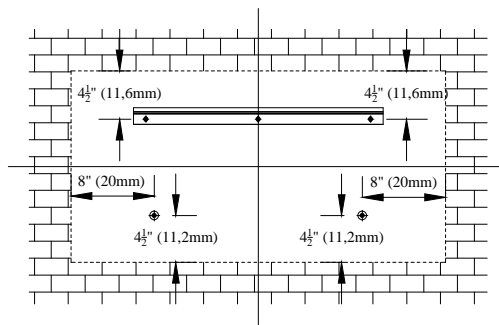

LED Lighting Kit

Title: Aurora NanoEdge LED Fixed Frame 120"
2.35:1

Product model: EV-ZL-120-1.3-2.35

Not to Scale
Not to Proportion

Page 2 of 3

Mounting Diagram

Mounting Brackets

Support Magnets

Support magnets are designed for users to keep their screens completely parallel to the wall they are mounted on. It can also be used to make the screen vertical when the user's wall is not flat.

Title: Aurora NanoEdge LED Fixed Frame 120" 2.35:1

Product model: EV-ZL-120-1.3-2.35

Not to Scale
Not to Proportion

Page 3 of 3