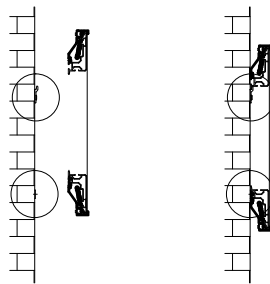

LED Lighting Kit

Title: Aurora NanoEdge LED Fixed Frame 120"
2.35:1

Product model: EV-ZL-120-1.3-2.35

Not to Scale
Not to Proportion

Page 2 of 3

Mounting Diagram

Mounting Brackets

Support Magnets

Support magnets are designed for users to keep their screens completely parallel to the wall they are mounted on. It can also be used to make the screen vertical when the user's wall is not flat.

Title: Aurora NanoEdge LED Fixed Frame 120" 2.35:1

Product model: EV-ZL-120-1.3-2.35

Not to Scale
Not to Proportion

Page 3 of 3